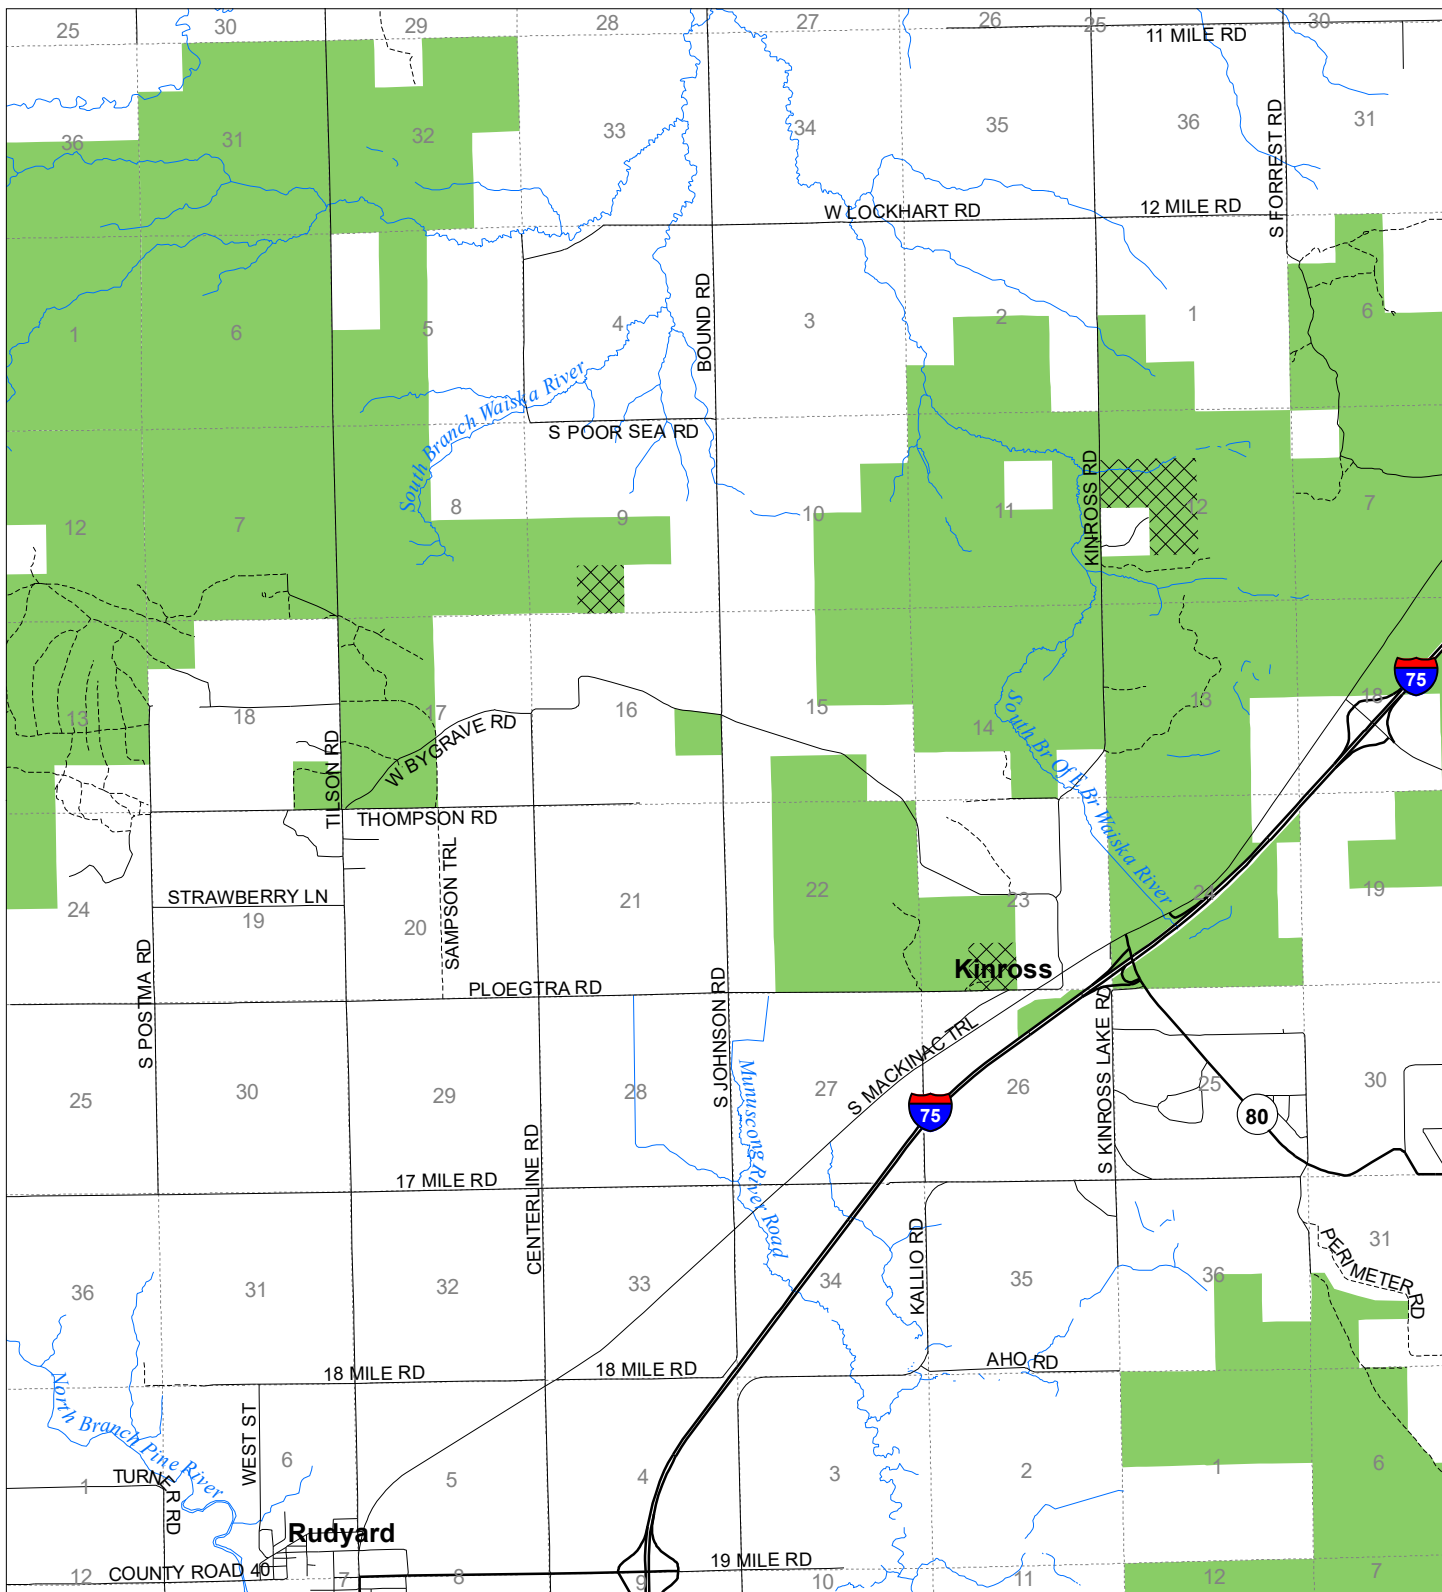

# Fuelwood Collection Chippewa County T45N,R02W

- State land open to fuelwood collection
- State land closed to fuelwood collection

Effective: April 1, 2020

Date: 03/22/2020