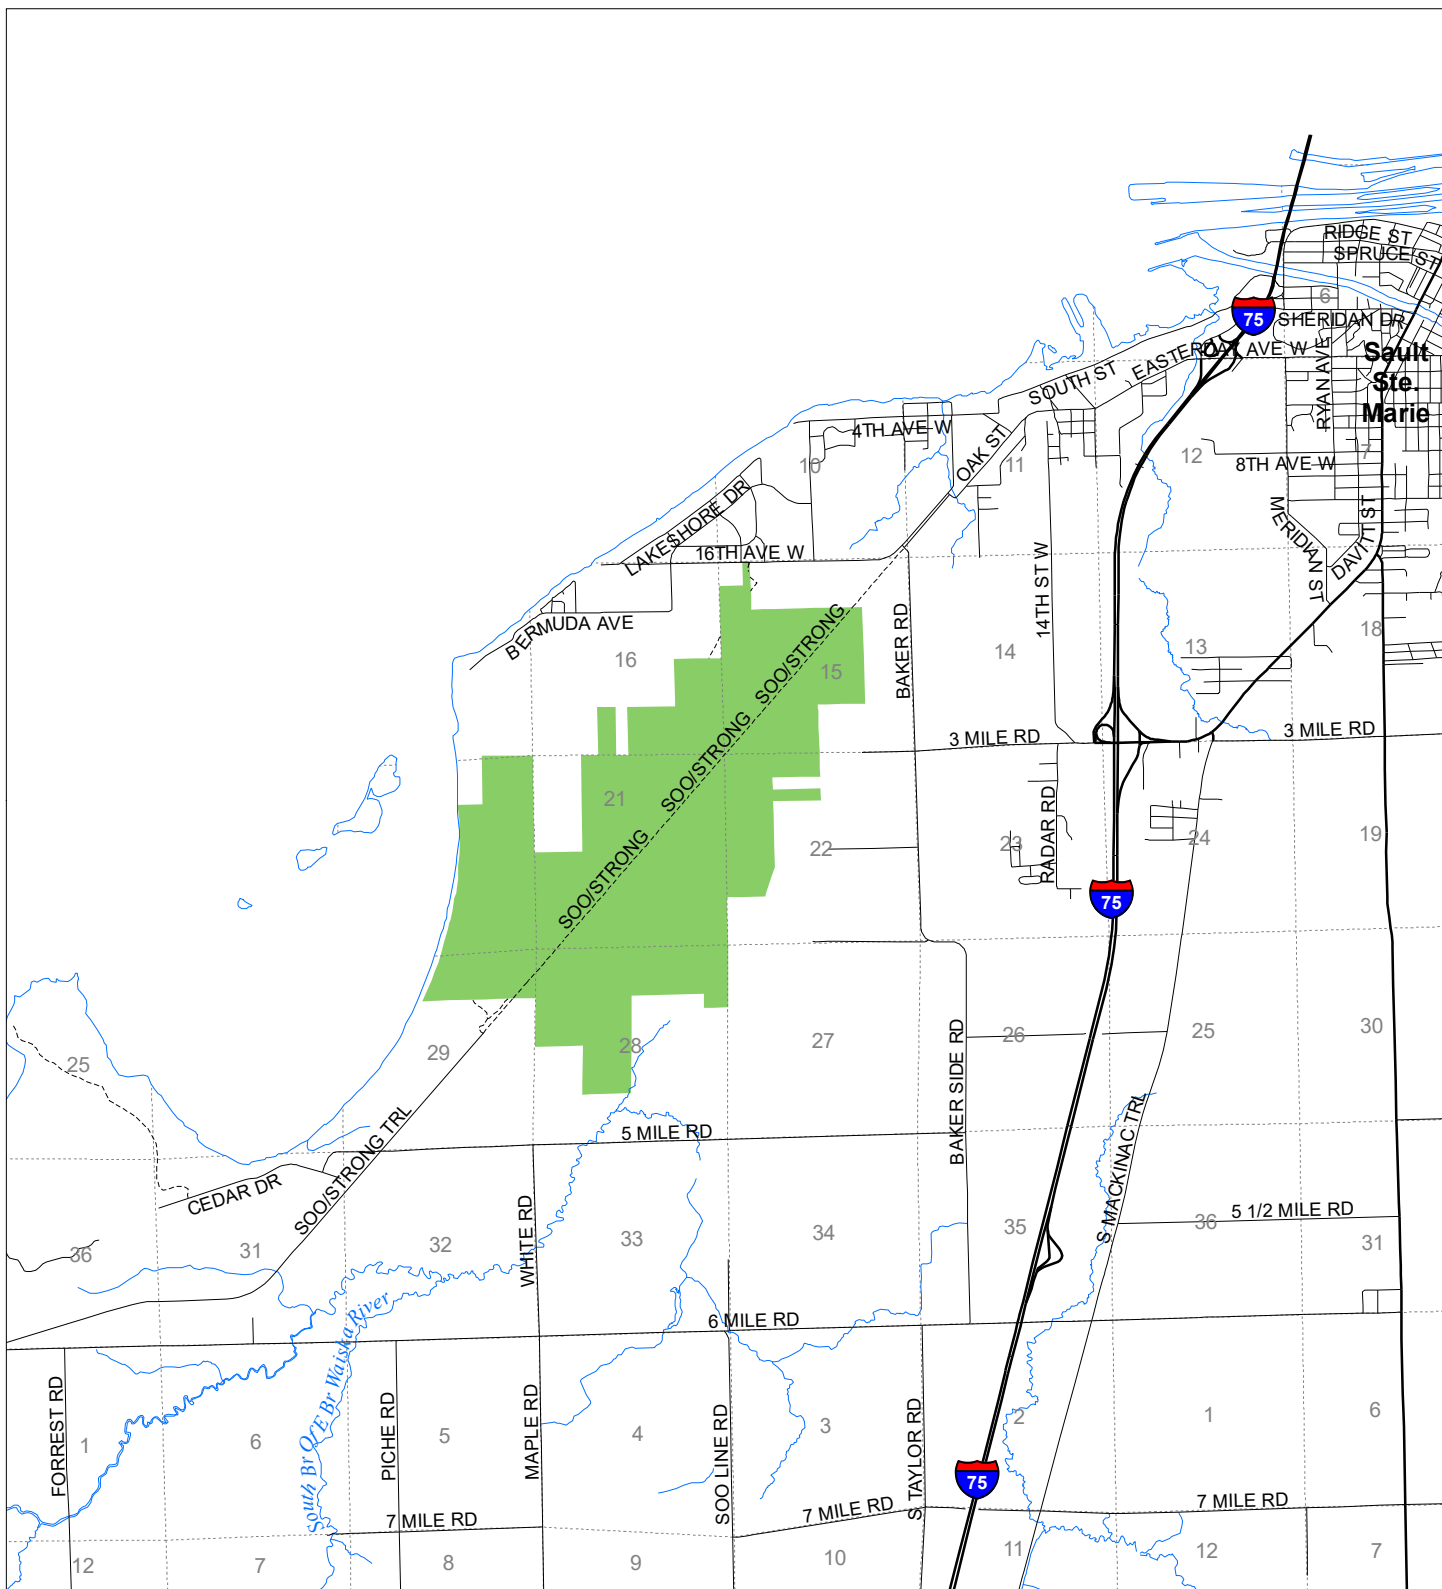

Fuelwood Collection
Chippewa County
T47N,R01W

- State land open to fuelwood collection
- State land closed to fuelwood collection

Effective: April 1, 2020

Date: 03/22/2020