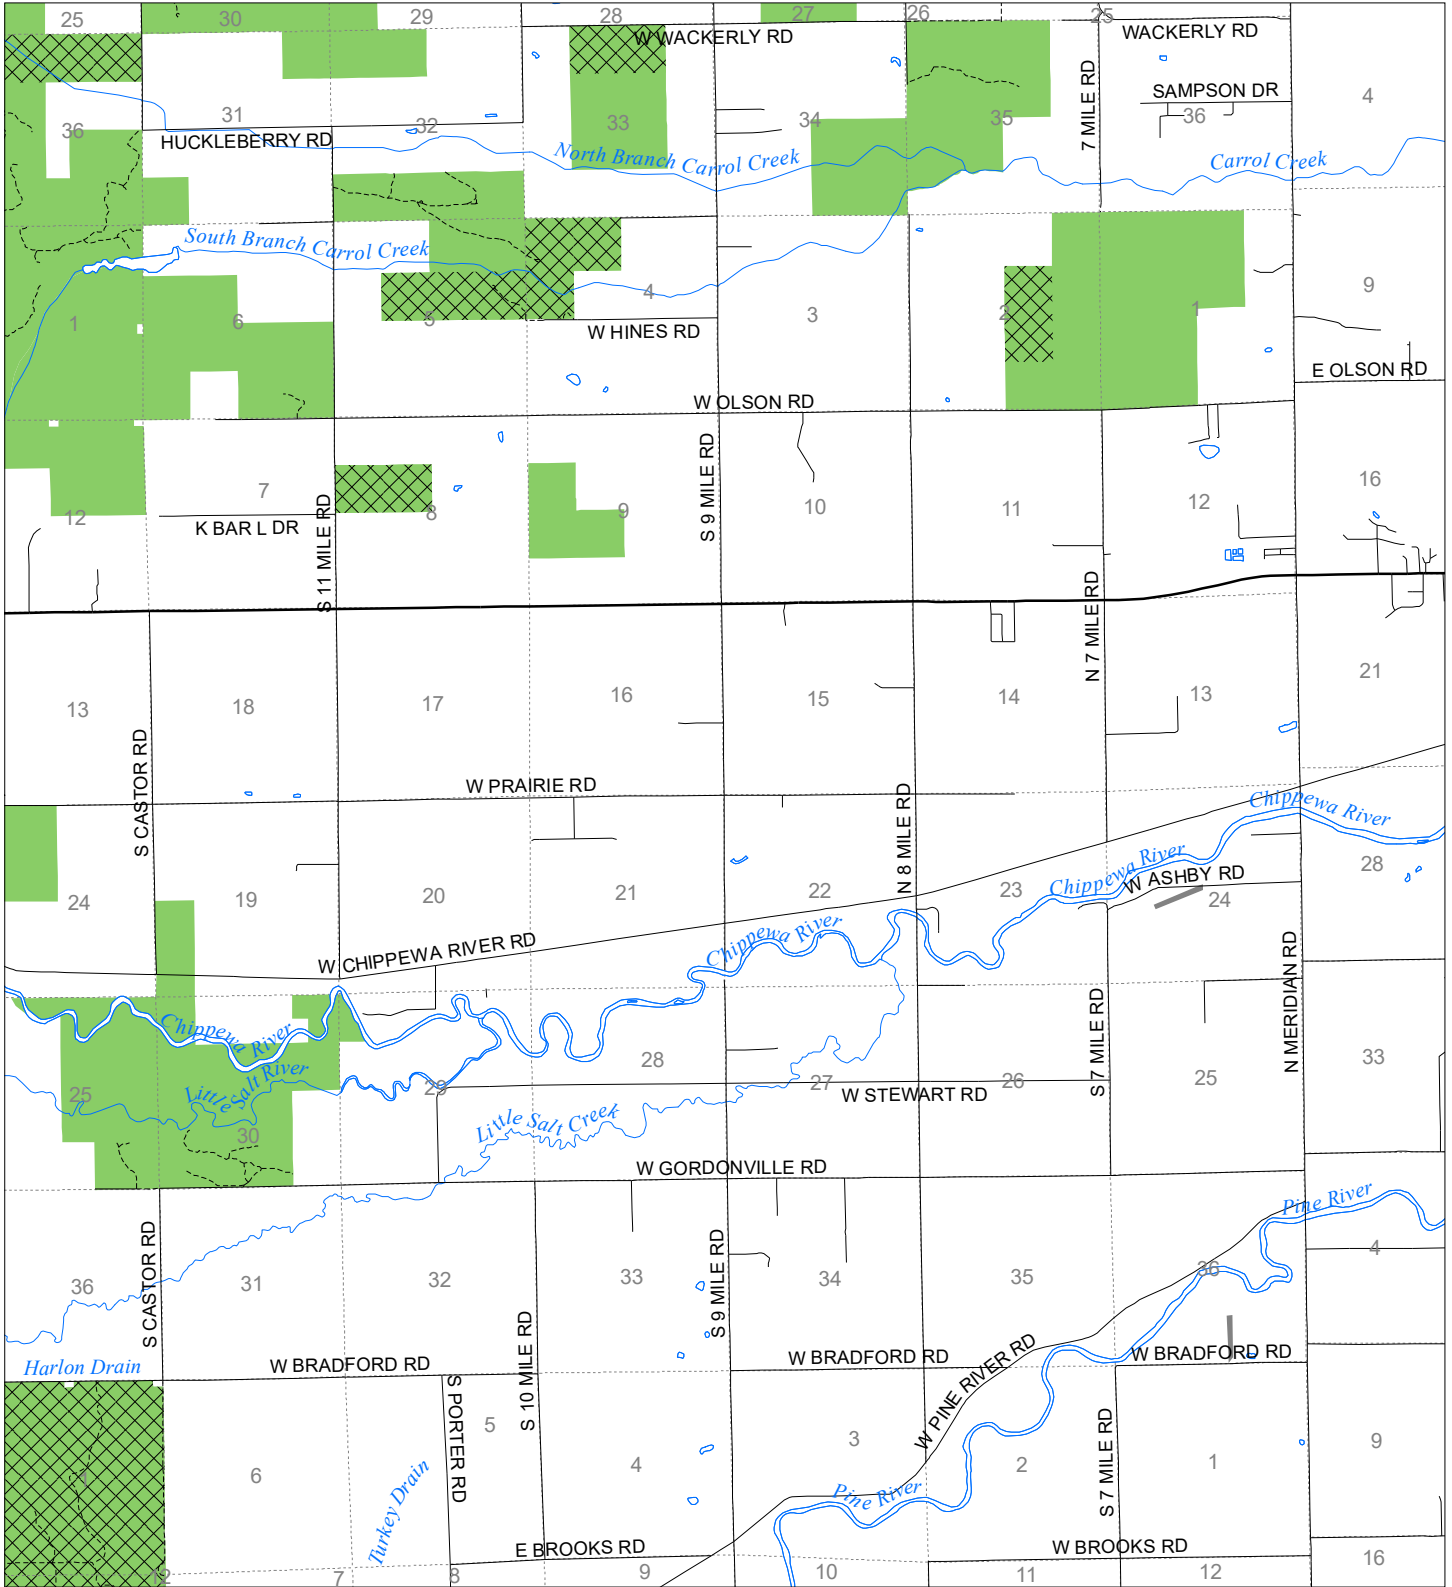

Fuelwood Collection Midland County T14N,R01W

- State land open to fuelwood collection
- State land closed to fuelwood collection

Effective: March 1, 2021

02/02/2021