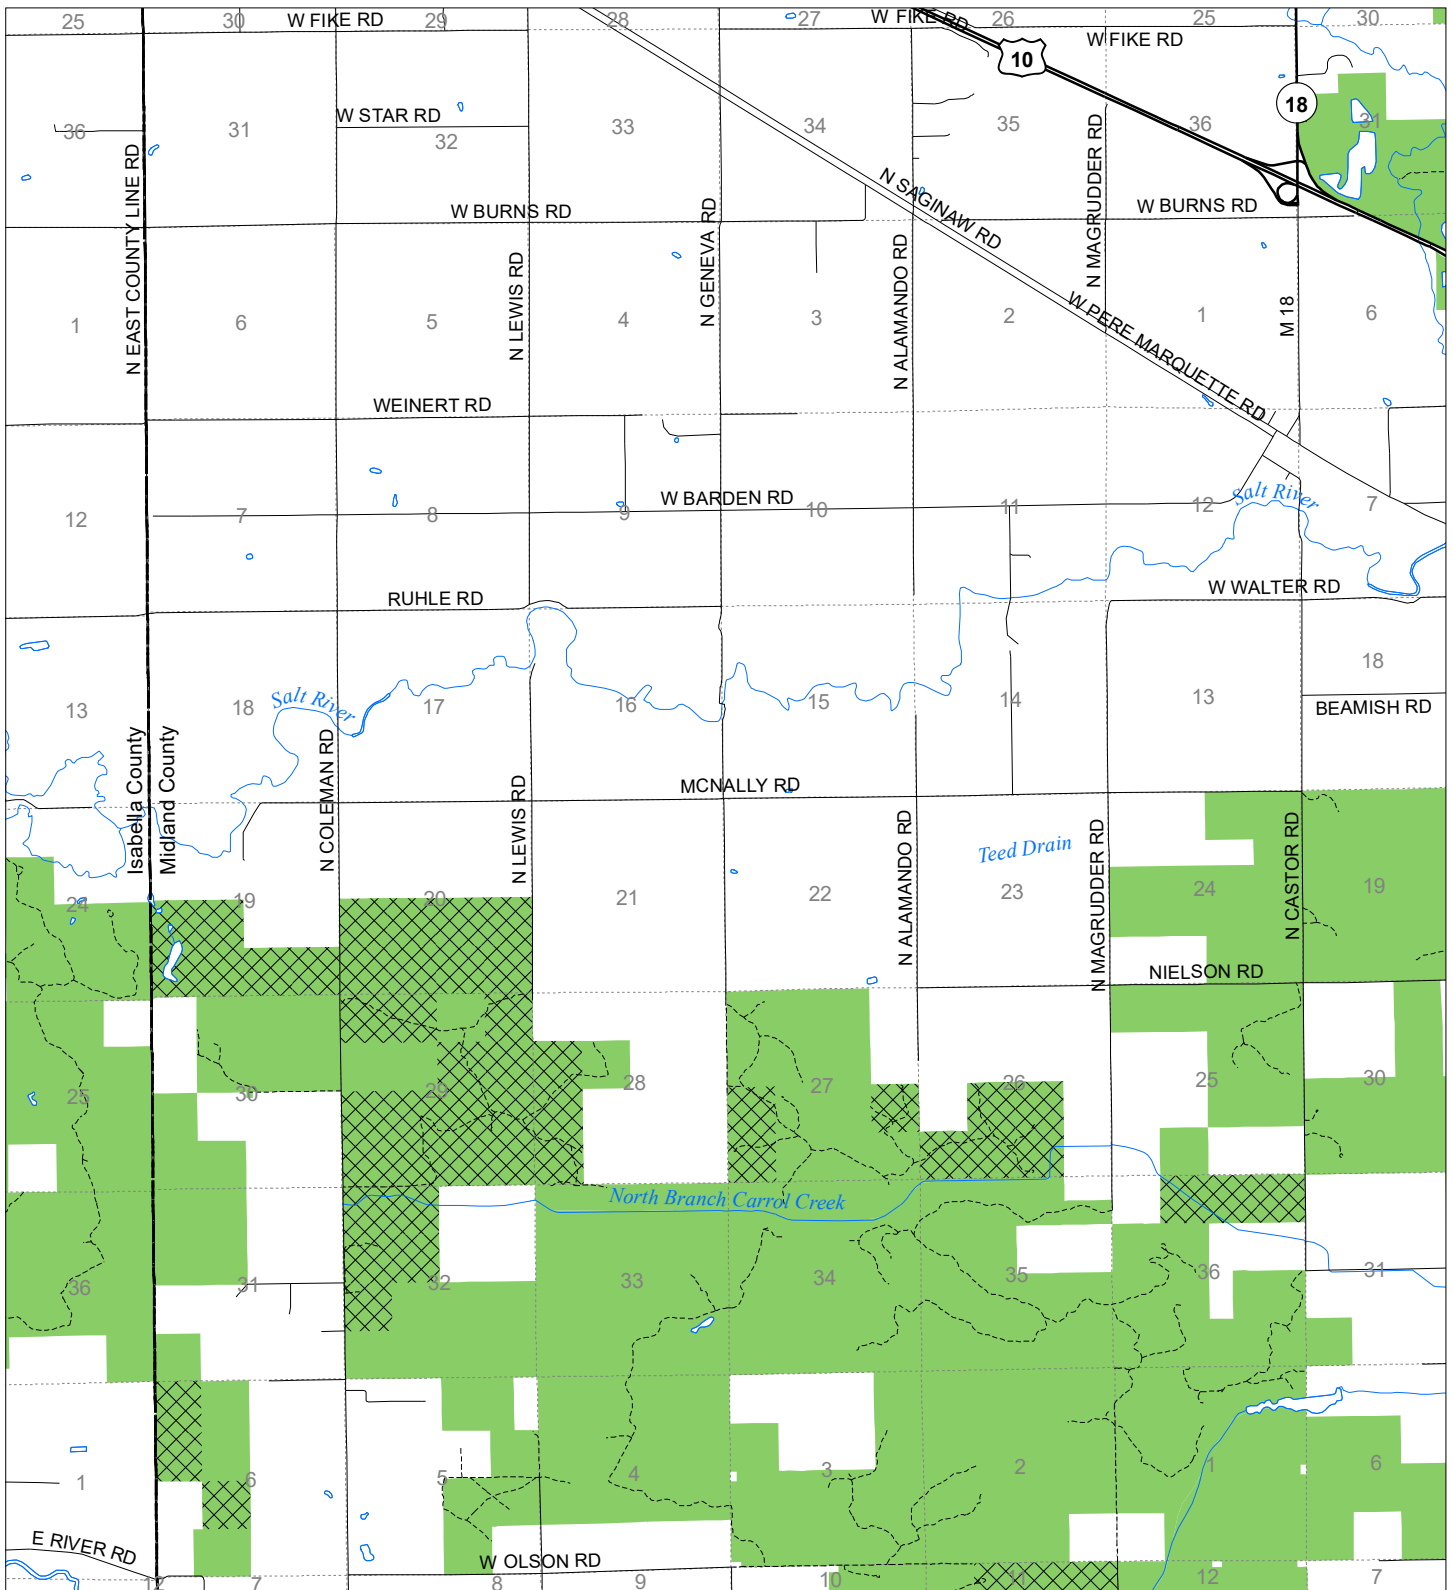

# Fuelwood Collection Midland County T15N,R02W

State land open to fuelwood collection  
 State land closed to fuelwood collection  
 Effective: March 1, 2021

N  
 Miles  
 0 0.5 1  
 02/02/2021