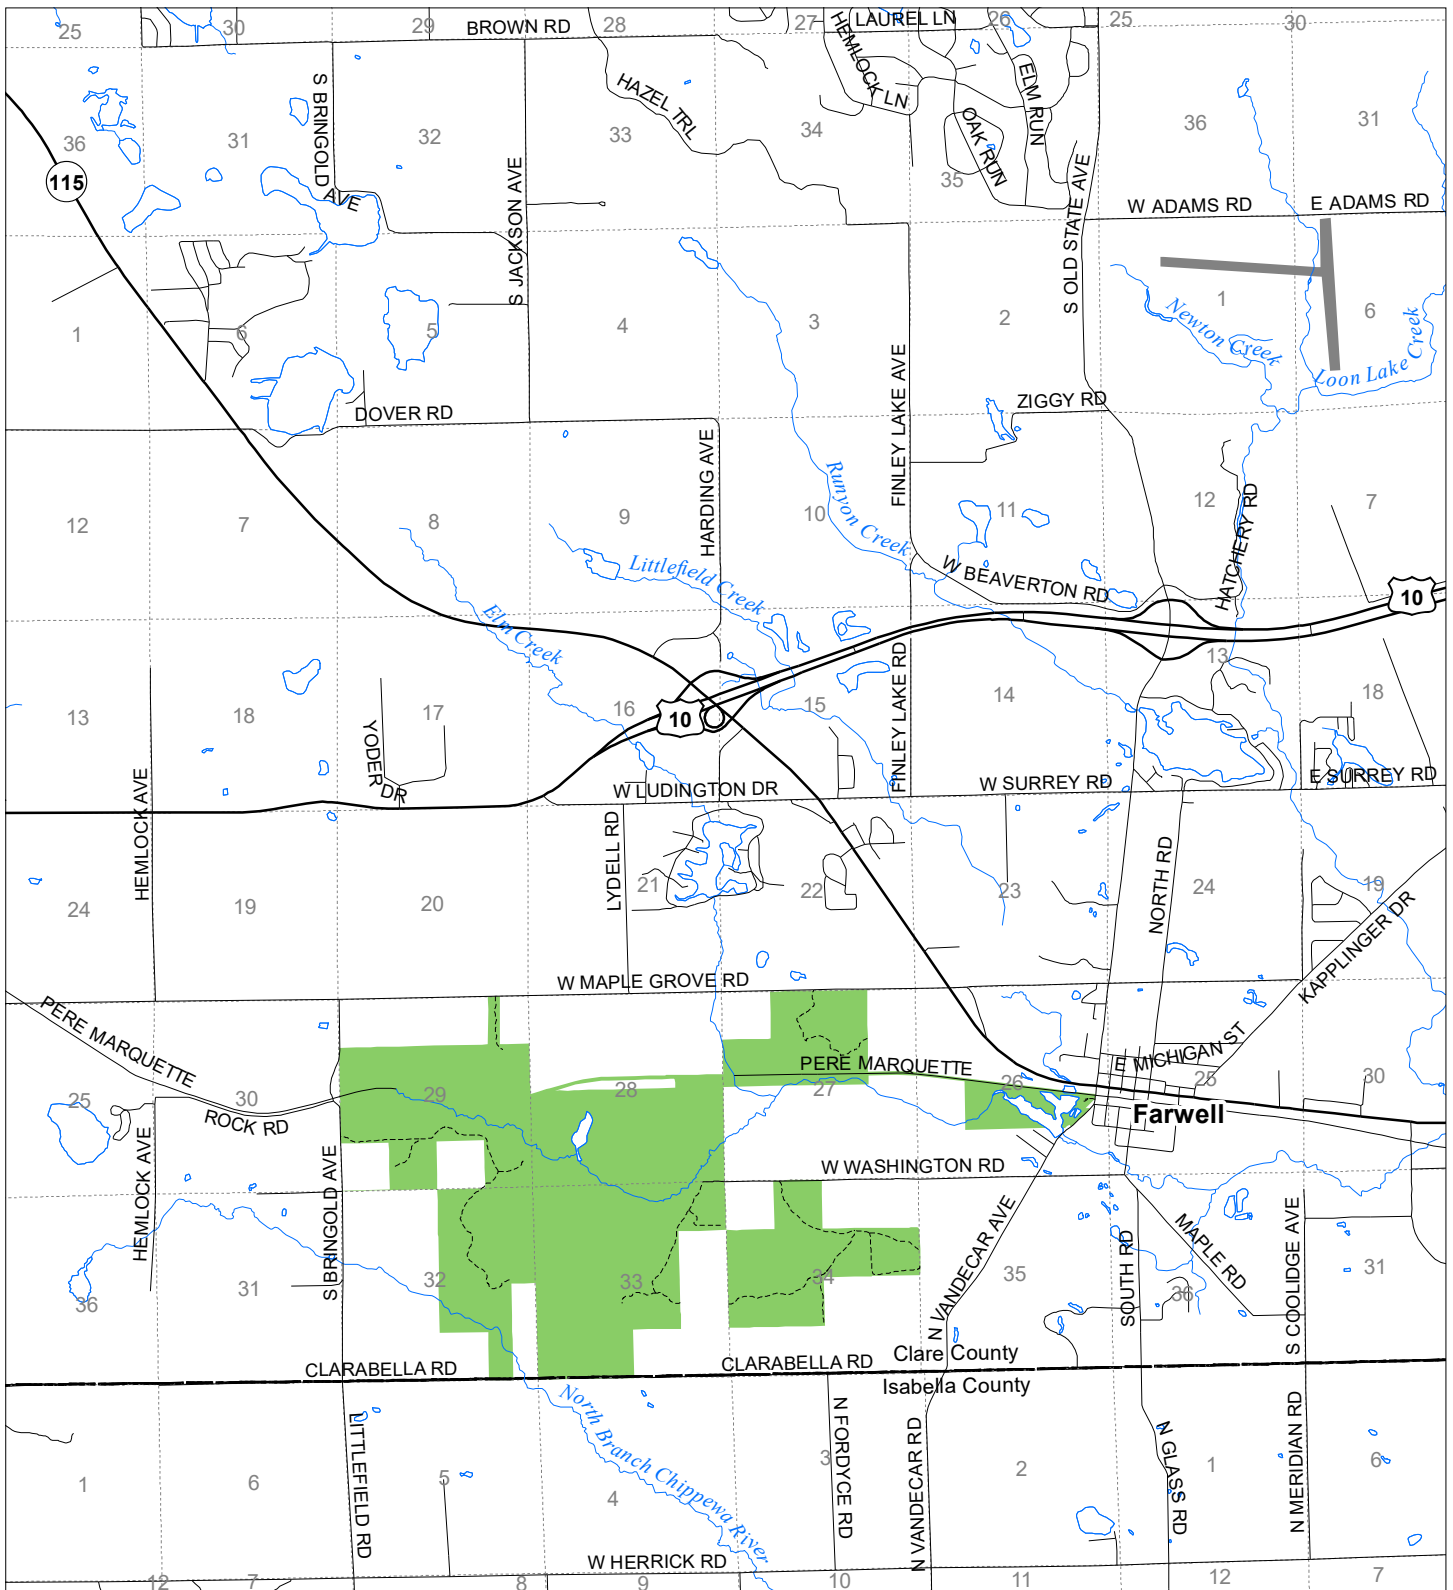

Fuelwood Collection Clare County T17N,R05W

State land open to fuelwood collection
 State land closed to fuelwood collection
 Effective: March 1, 2021

0 Miles 0.5 1
 02/02/2021