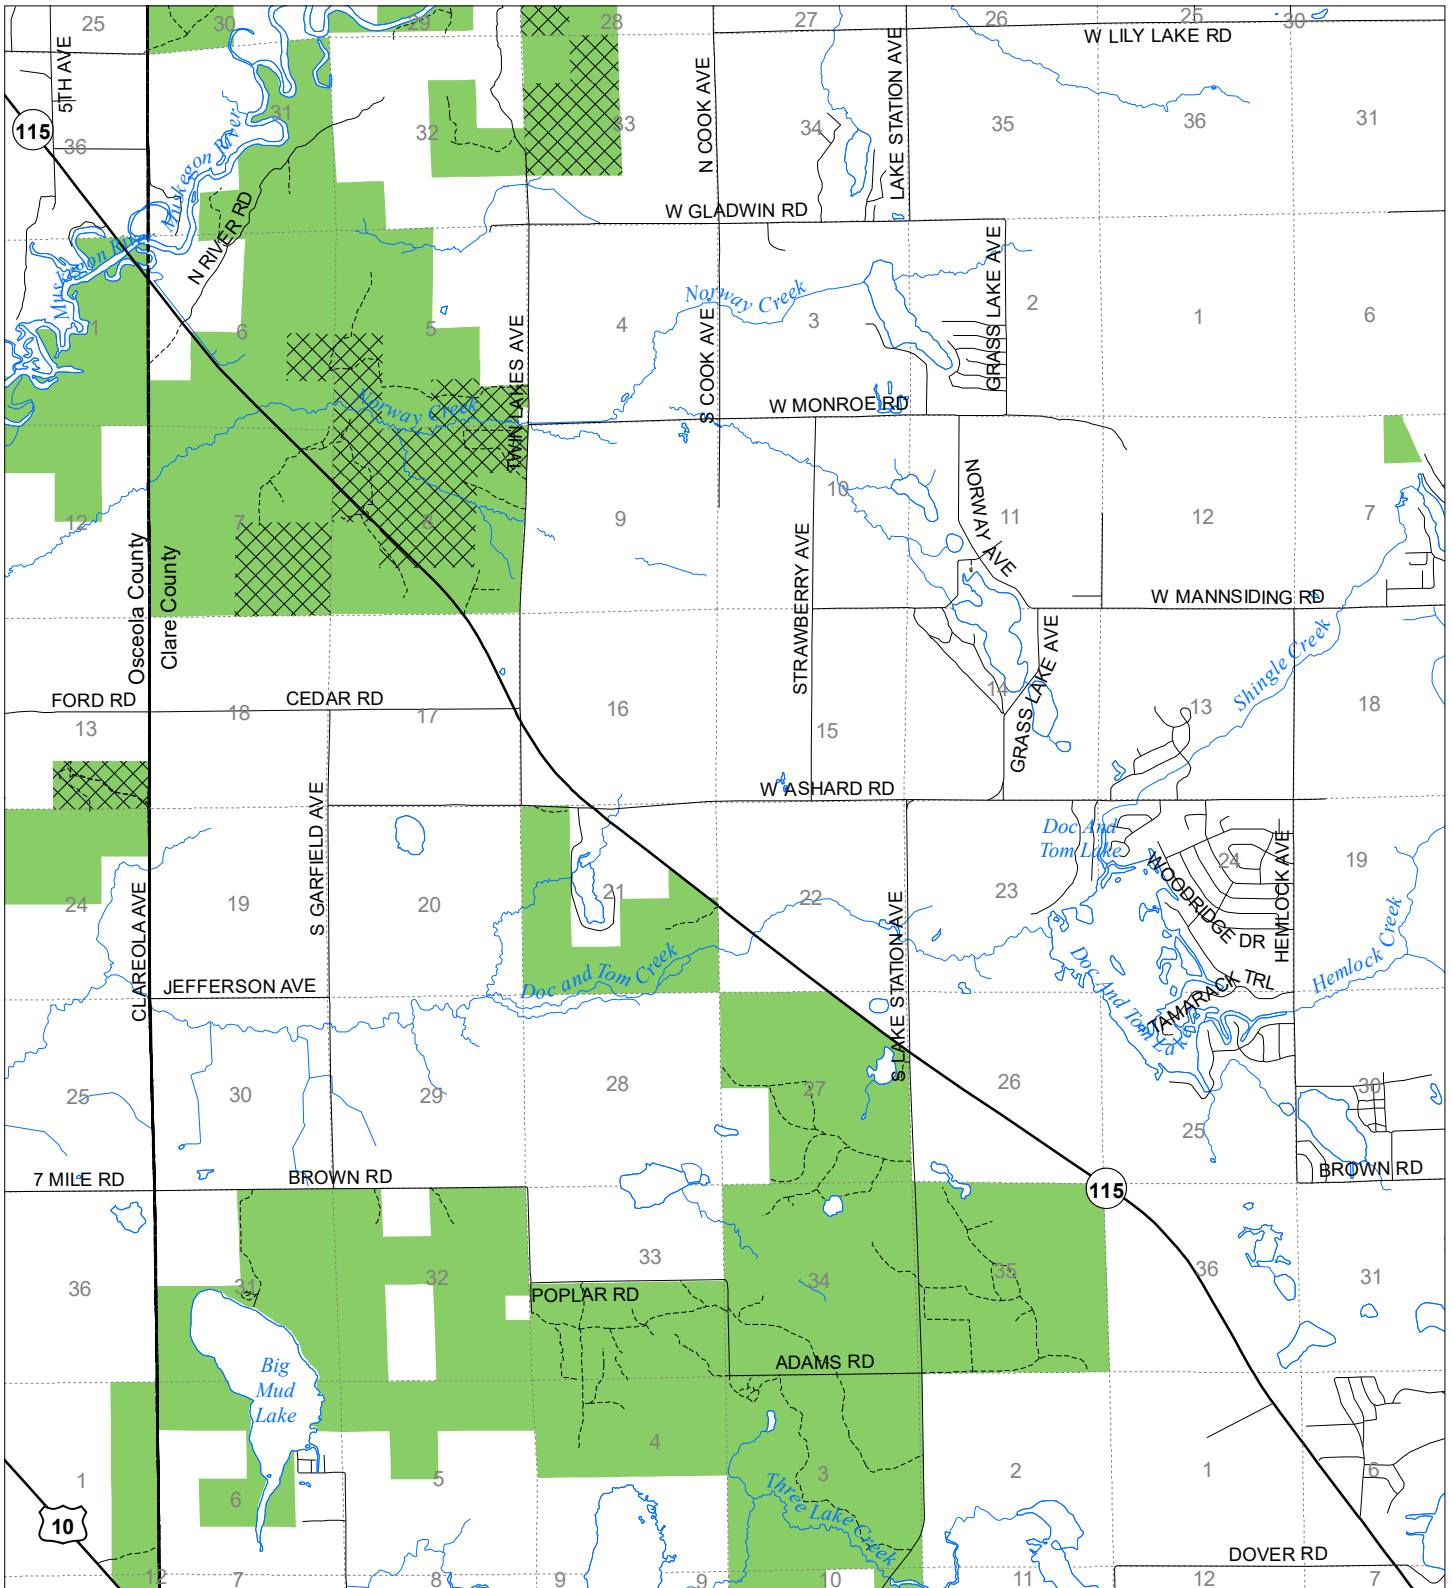

Fuelwood Collection Clare County T18N,R06W

- State land open to fuelwood collection
- State land closed to fuelwood collection

Effective: March 1, 2021

N
Miles
0 0.5 1

02/02/2021