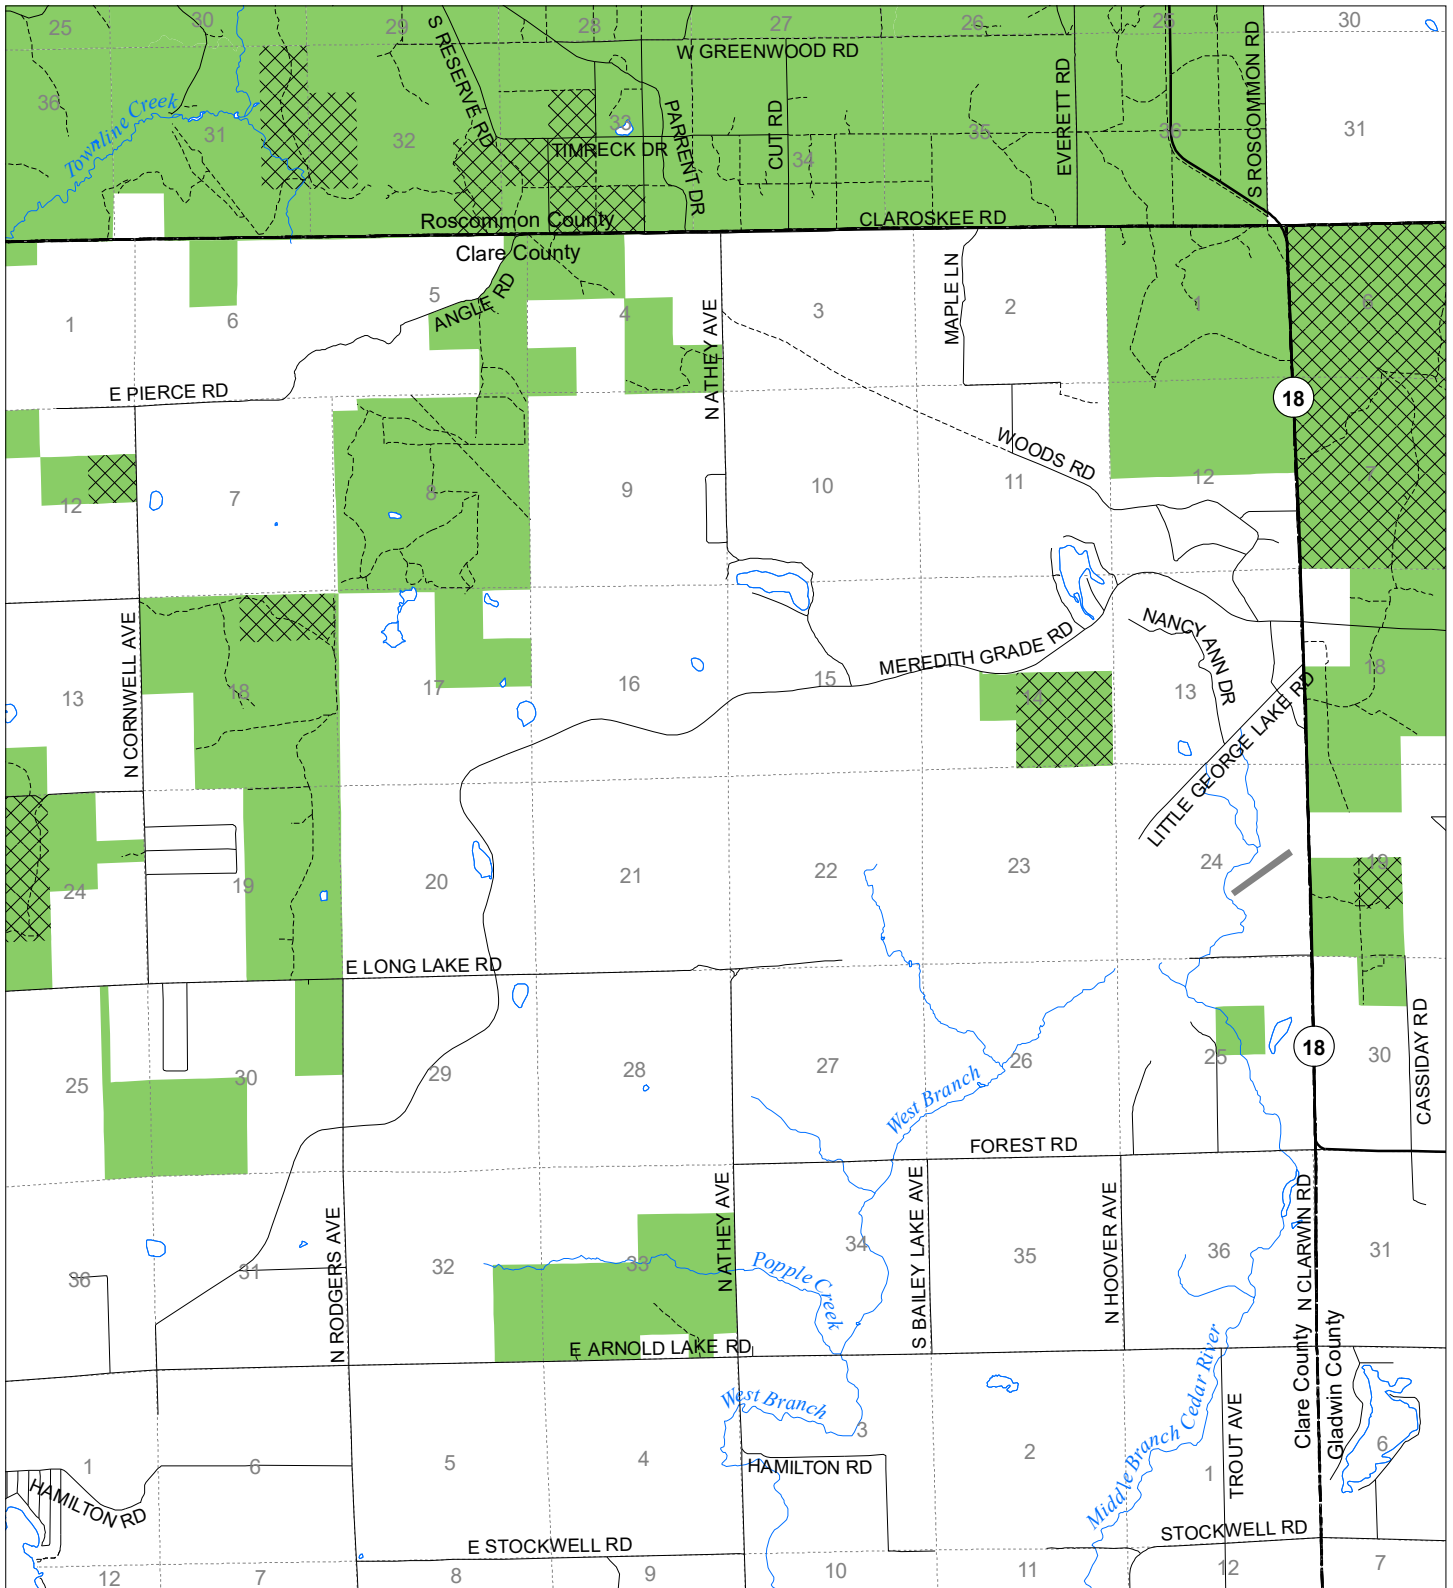

Fuelwood Collection Clare County T20N,R03W

State land open to fuelwood collection
 State land closed to fuelwood collection
 Effective: March 1, 2021

0 Miles 0.5 1
 02/02/2021