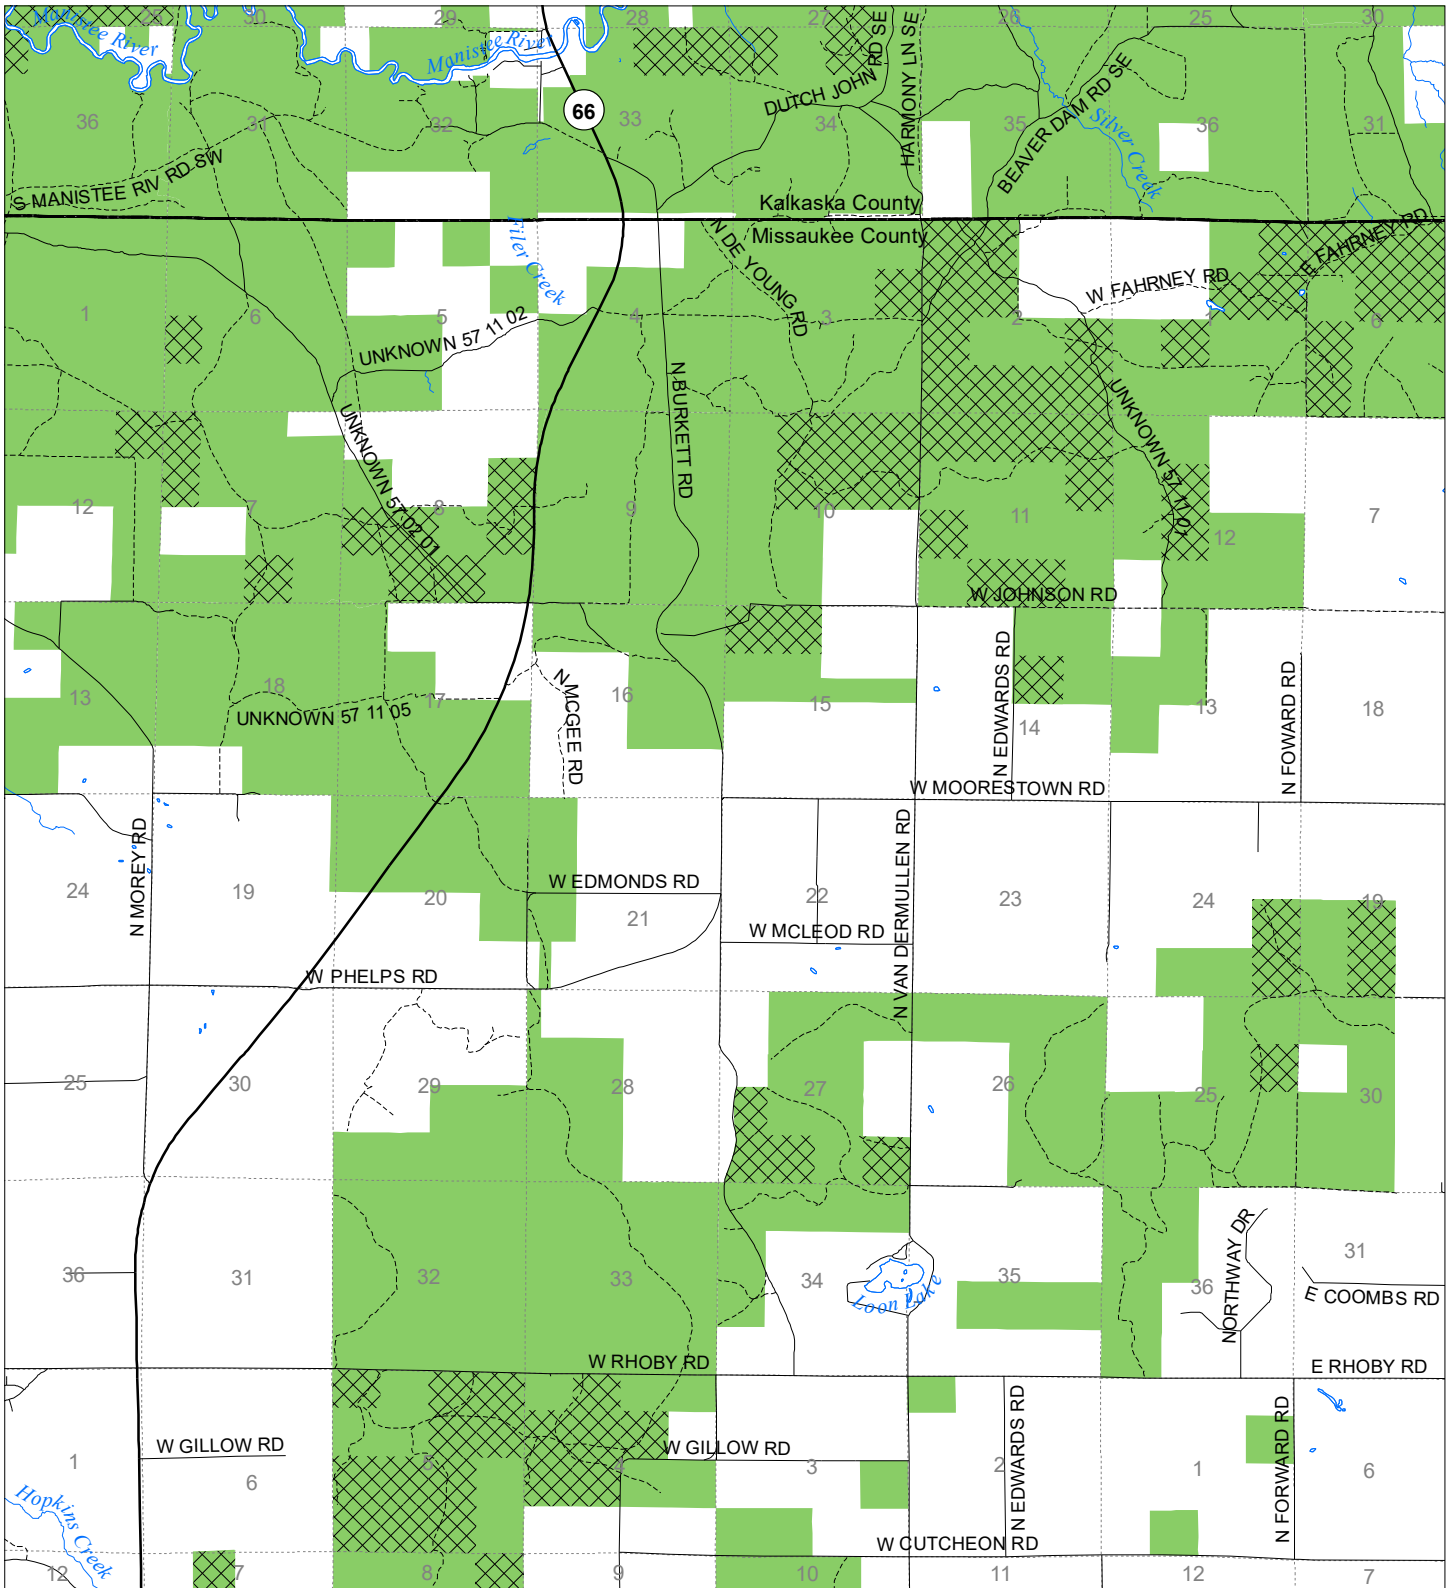

Fuelwood Collection
Missaukee County
T24N,R07W

- State land open to fuelwood collection
- State land closed to fuelwood collection

Effective: March 1, 2021

N
Miles
0 0.5 1

02/02/2021