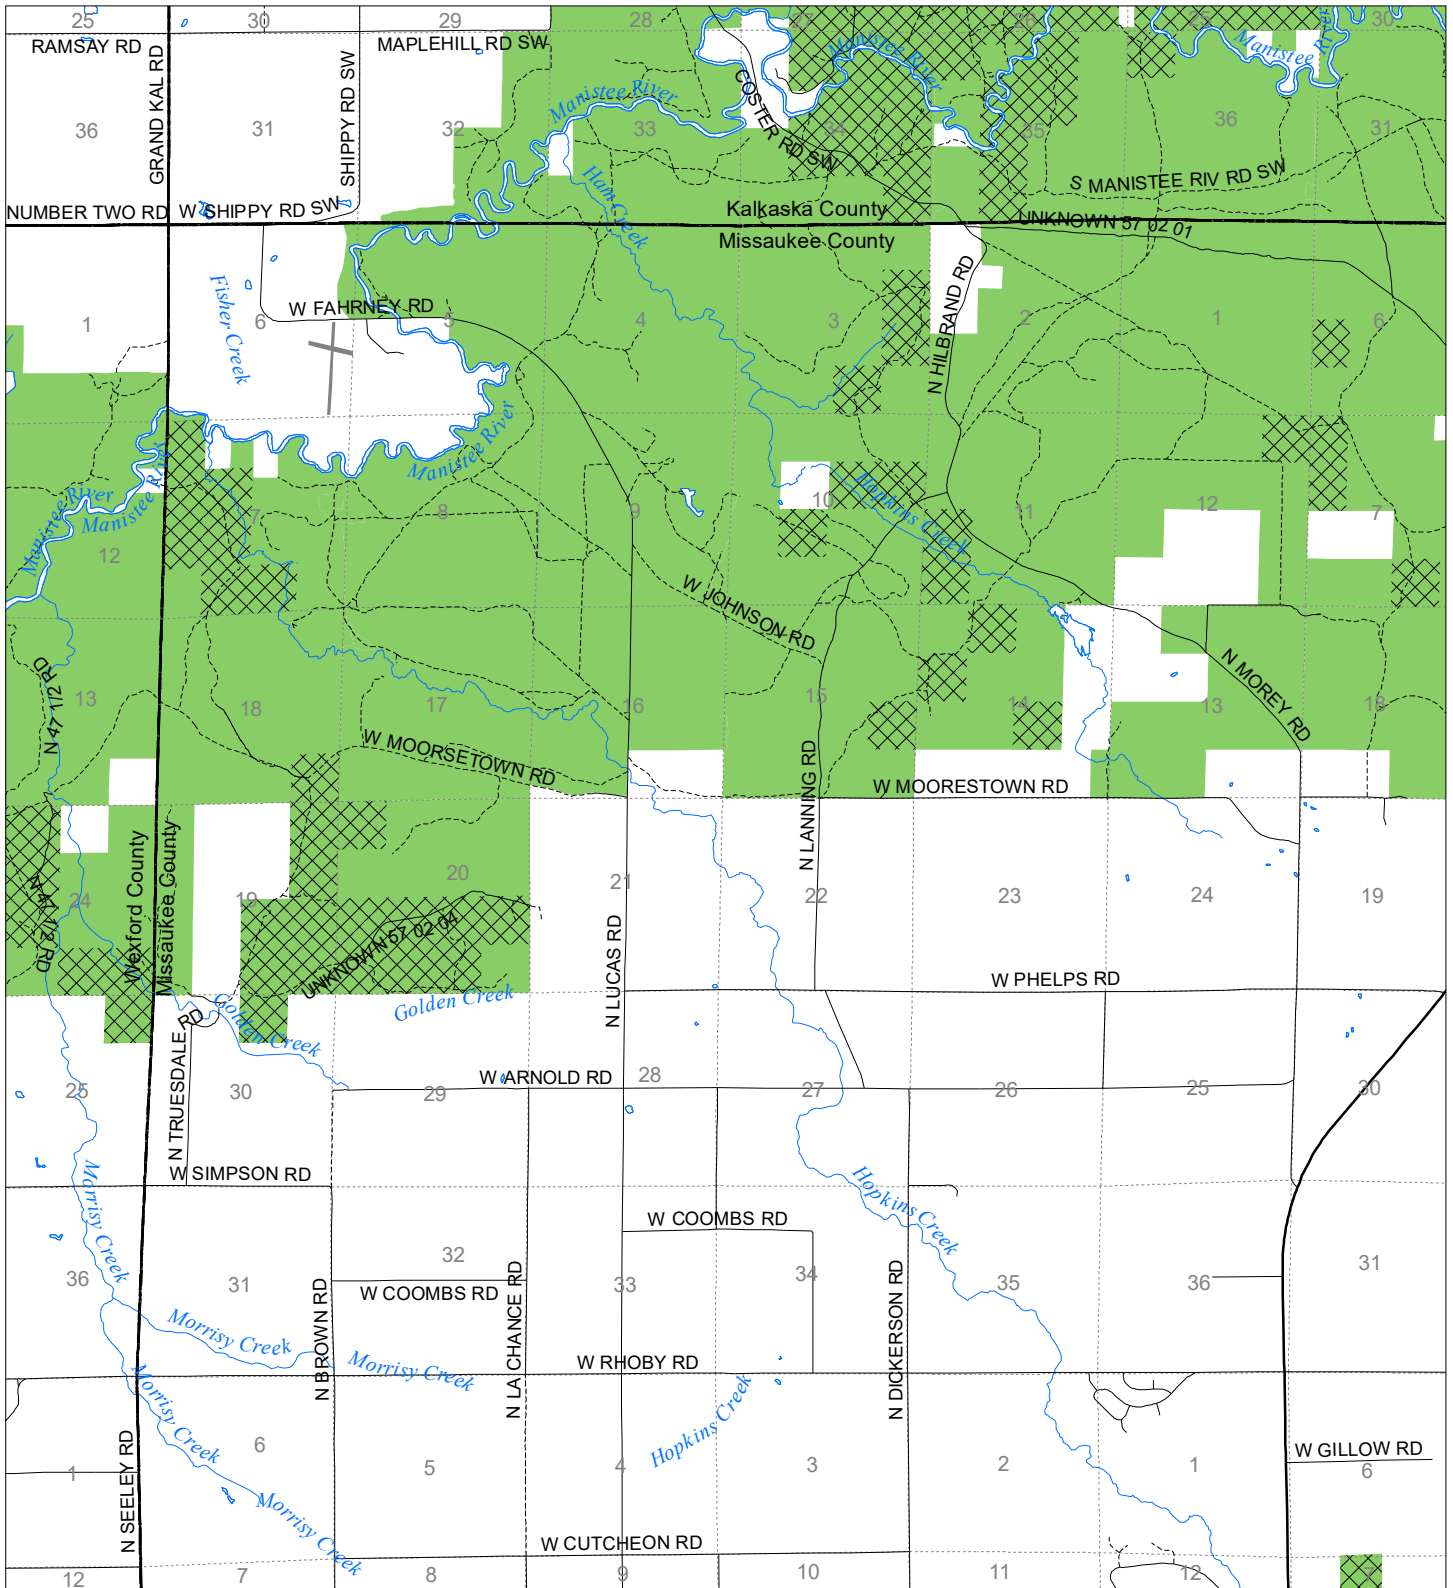

Fuelwood Collection Missaukee County T24N,R08W

- State land open to fuelwood collection
- State land closed to fuelwood collection

Effective: March 1, 2021

N
Miles
0 0.5 1

02/02/2021