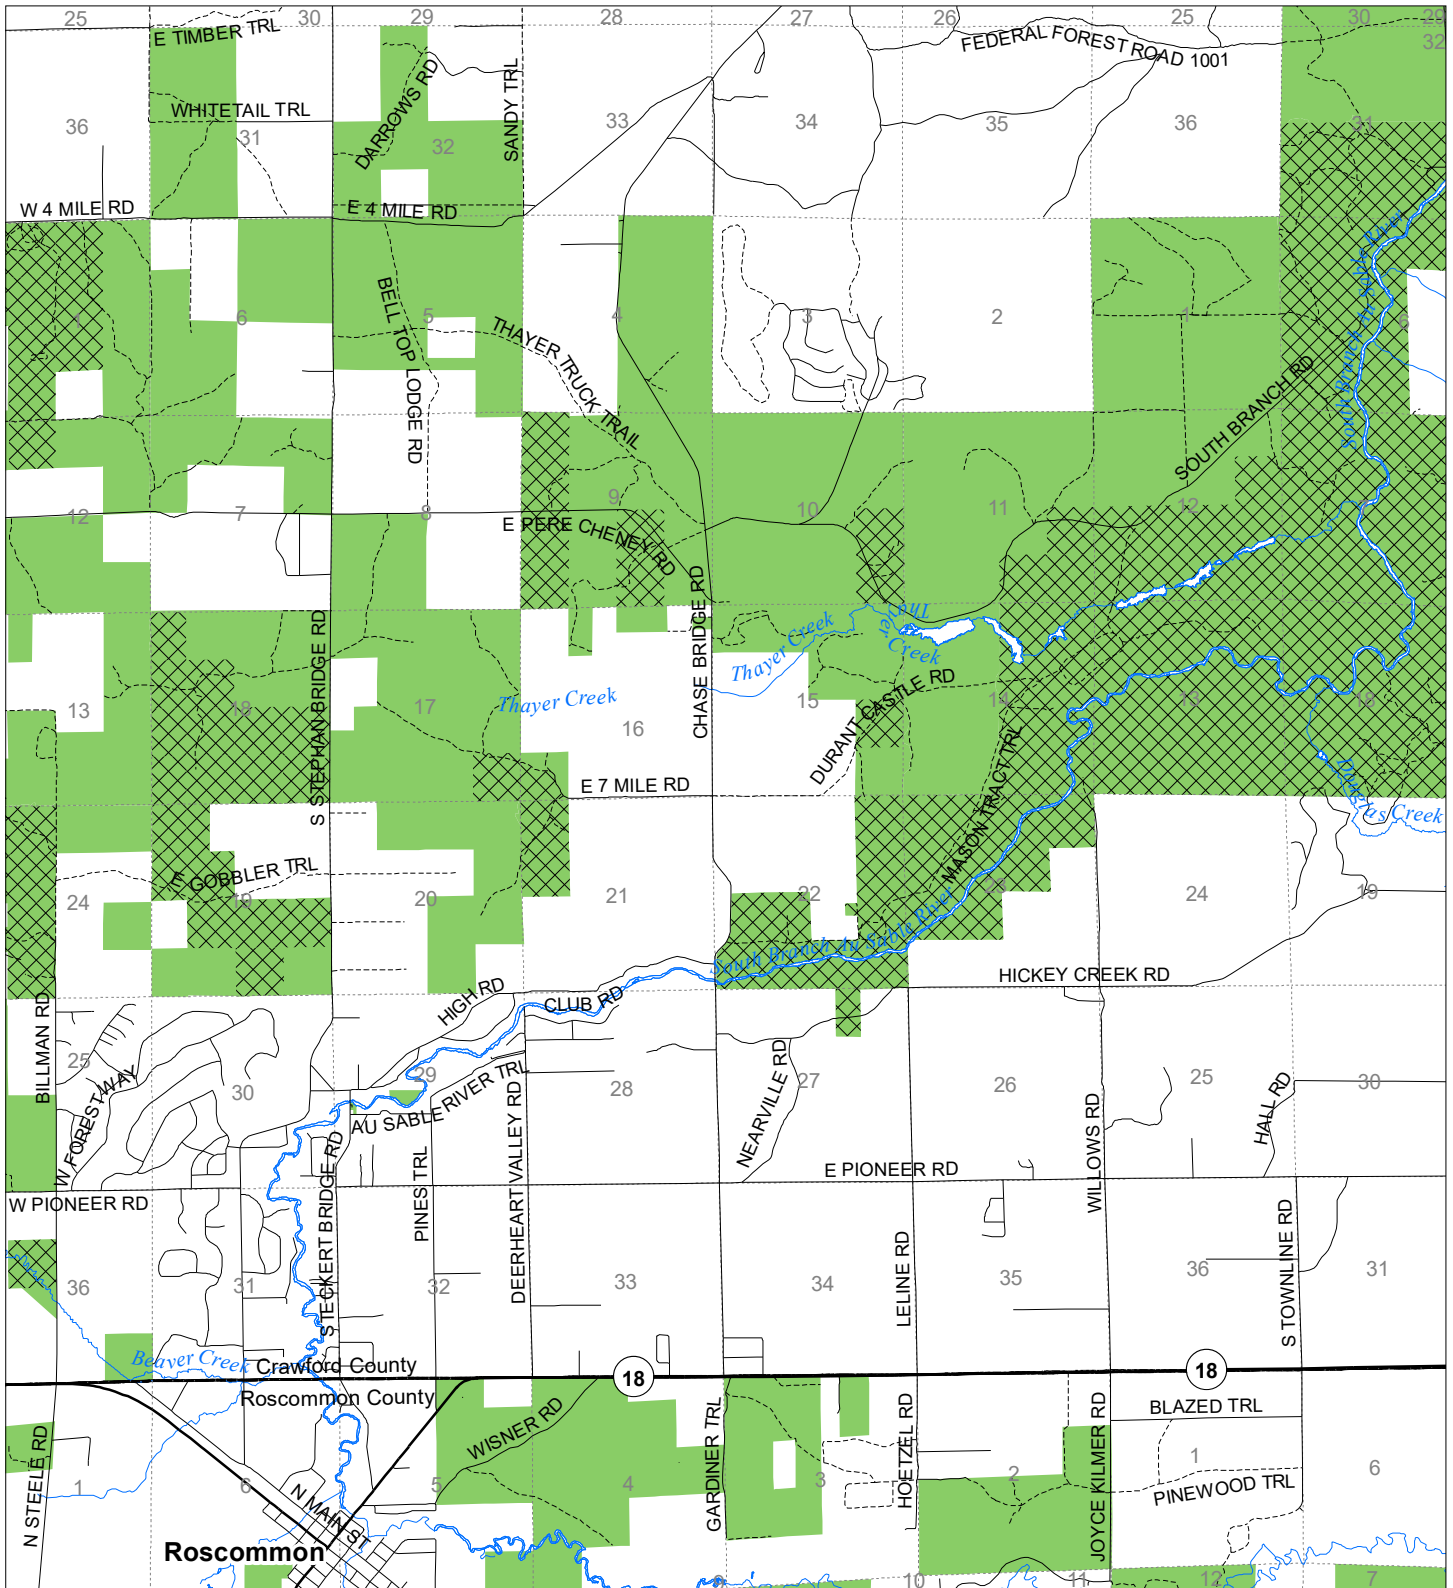

Fuelwood Collection Crawford County T25N,R02W

State land open to fuelwood collection
 State land closed to fuelwood collection
 Effective: March 1, 2021

N
 Miles
 0 0.5 1
 02/02/2021