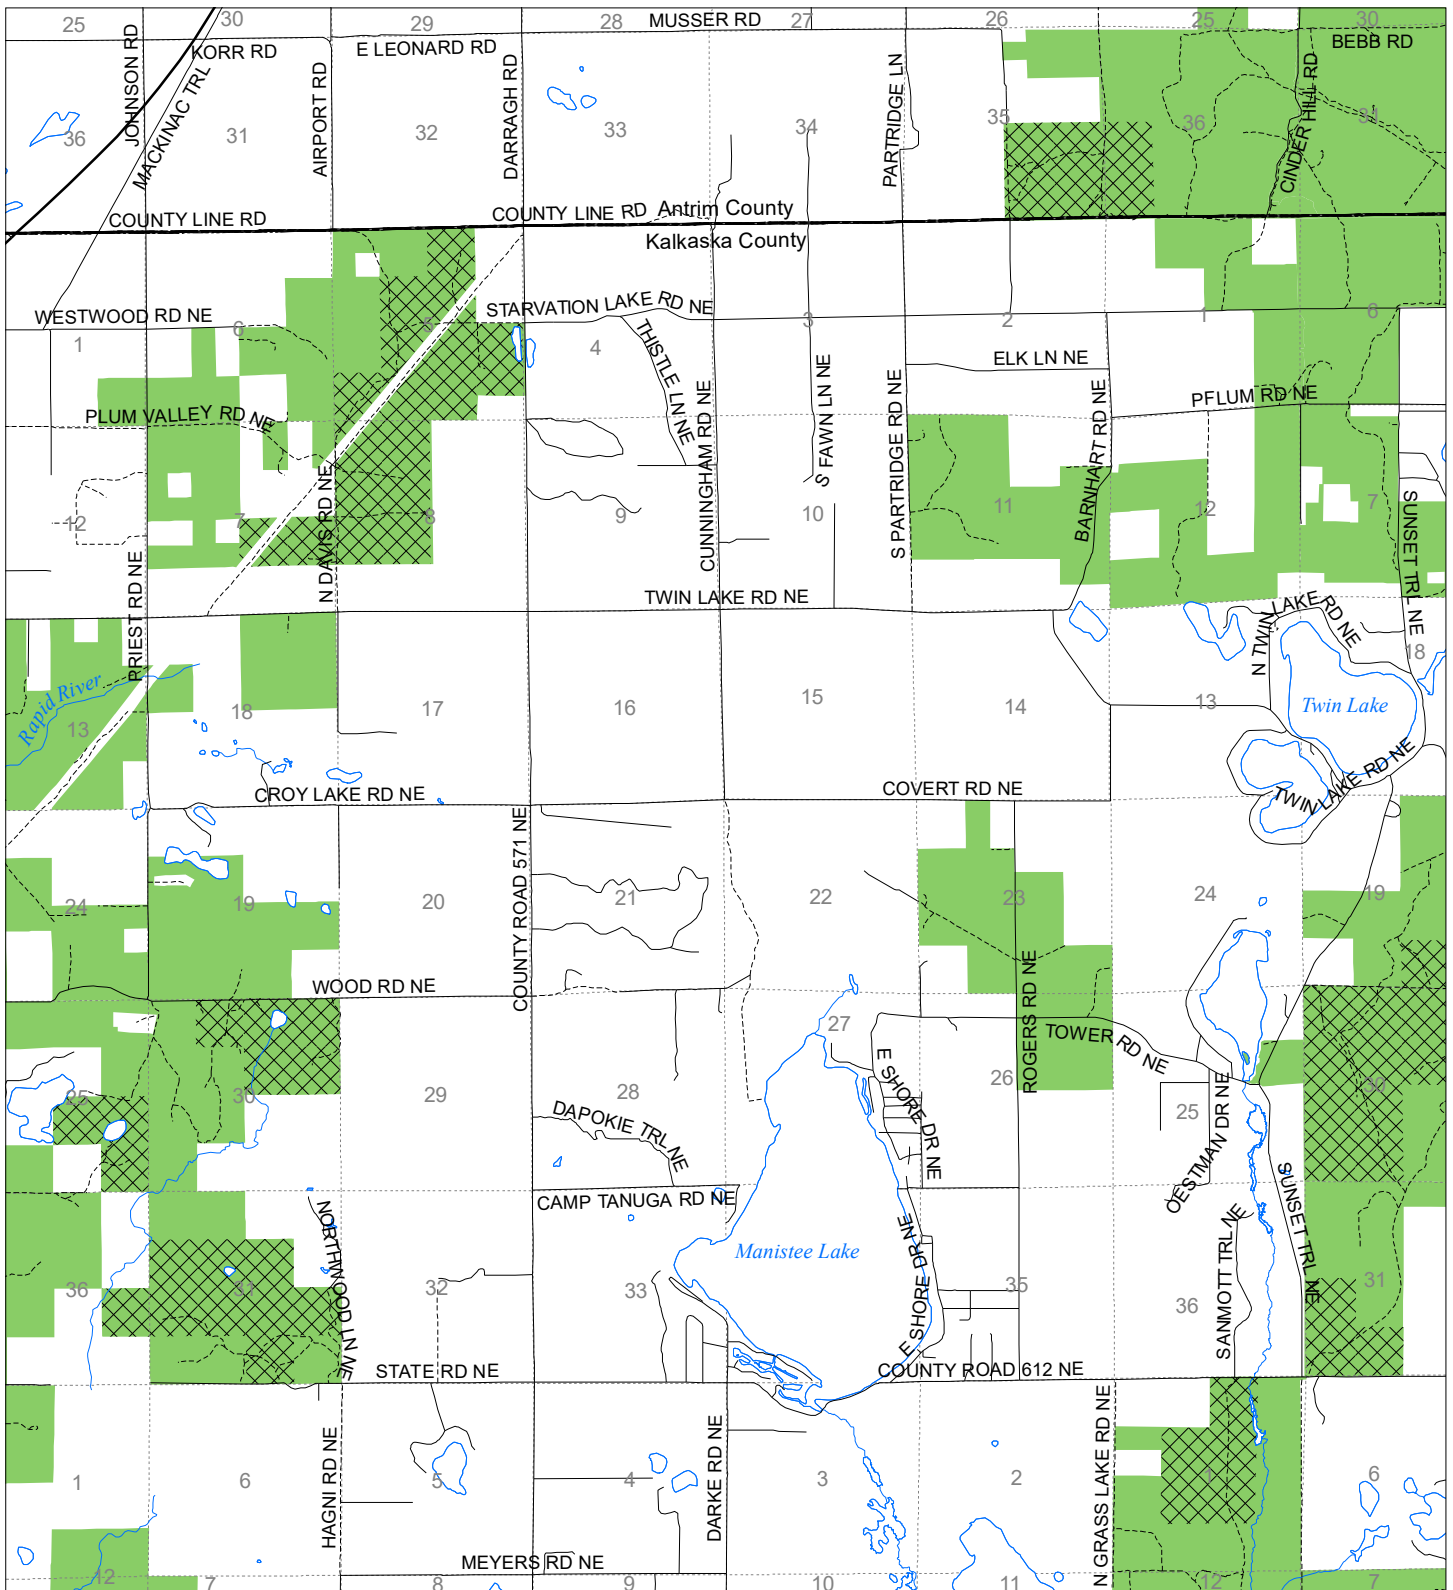

# Fuelwood Collection Kalkaska County T28N,R06W

- State land open to fuelwood collection
- State land closed to fuelwood collection

Effective: March 1, 2021

  
 Miles  
 0      0.5      1

02/02/2021