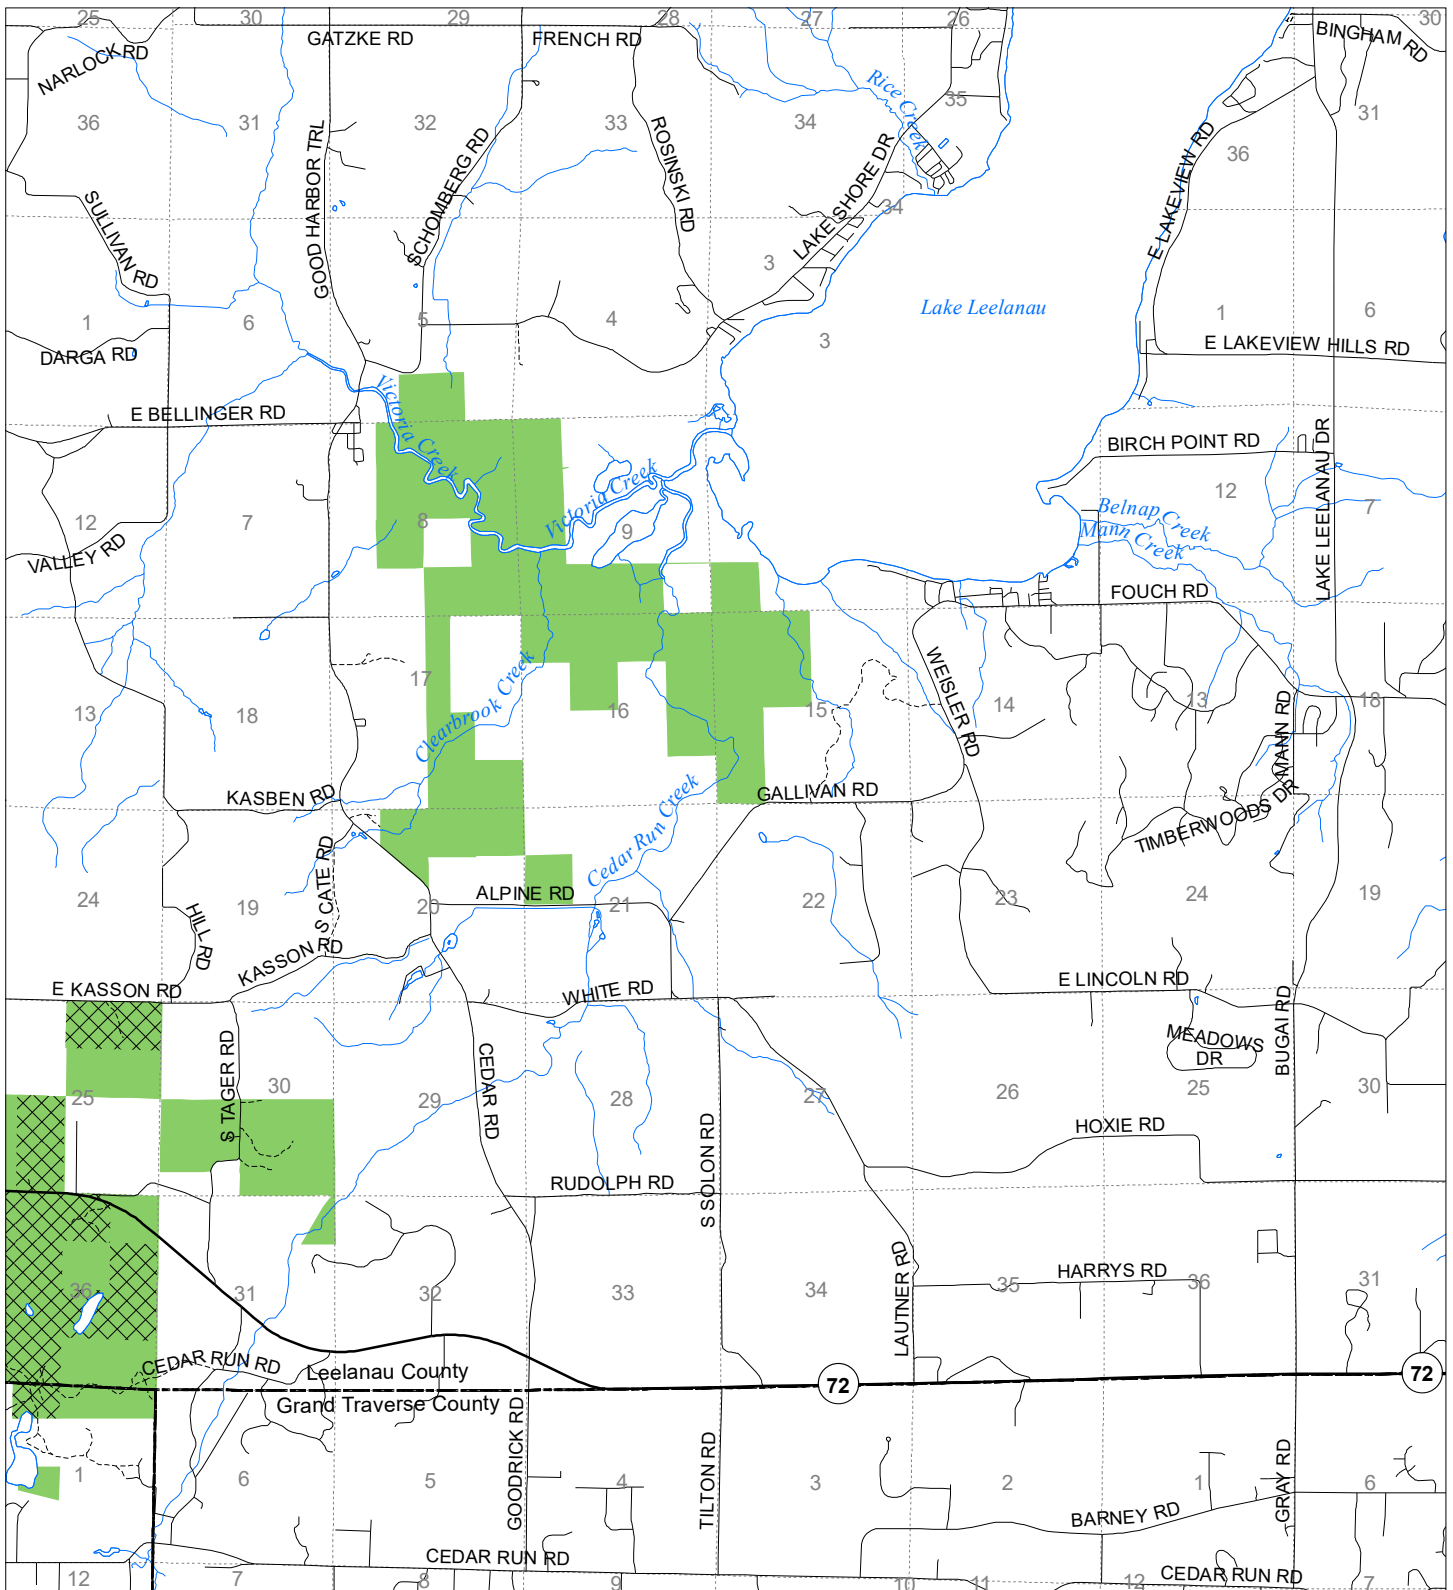

Fuelwood Collection Leelanau County T28N,R12W

State land open to fuelwood collection
 State land closed to fuelwood collection
 Effective: March 1, 2021

N
 Miles
 0 0.5 1
 02/02/2021