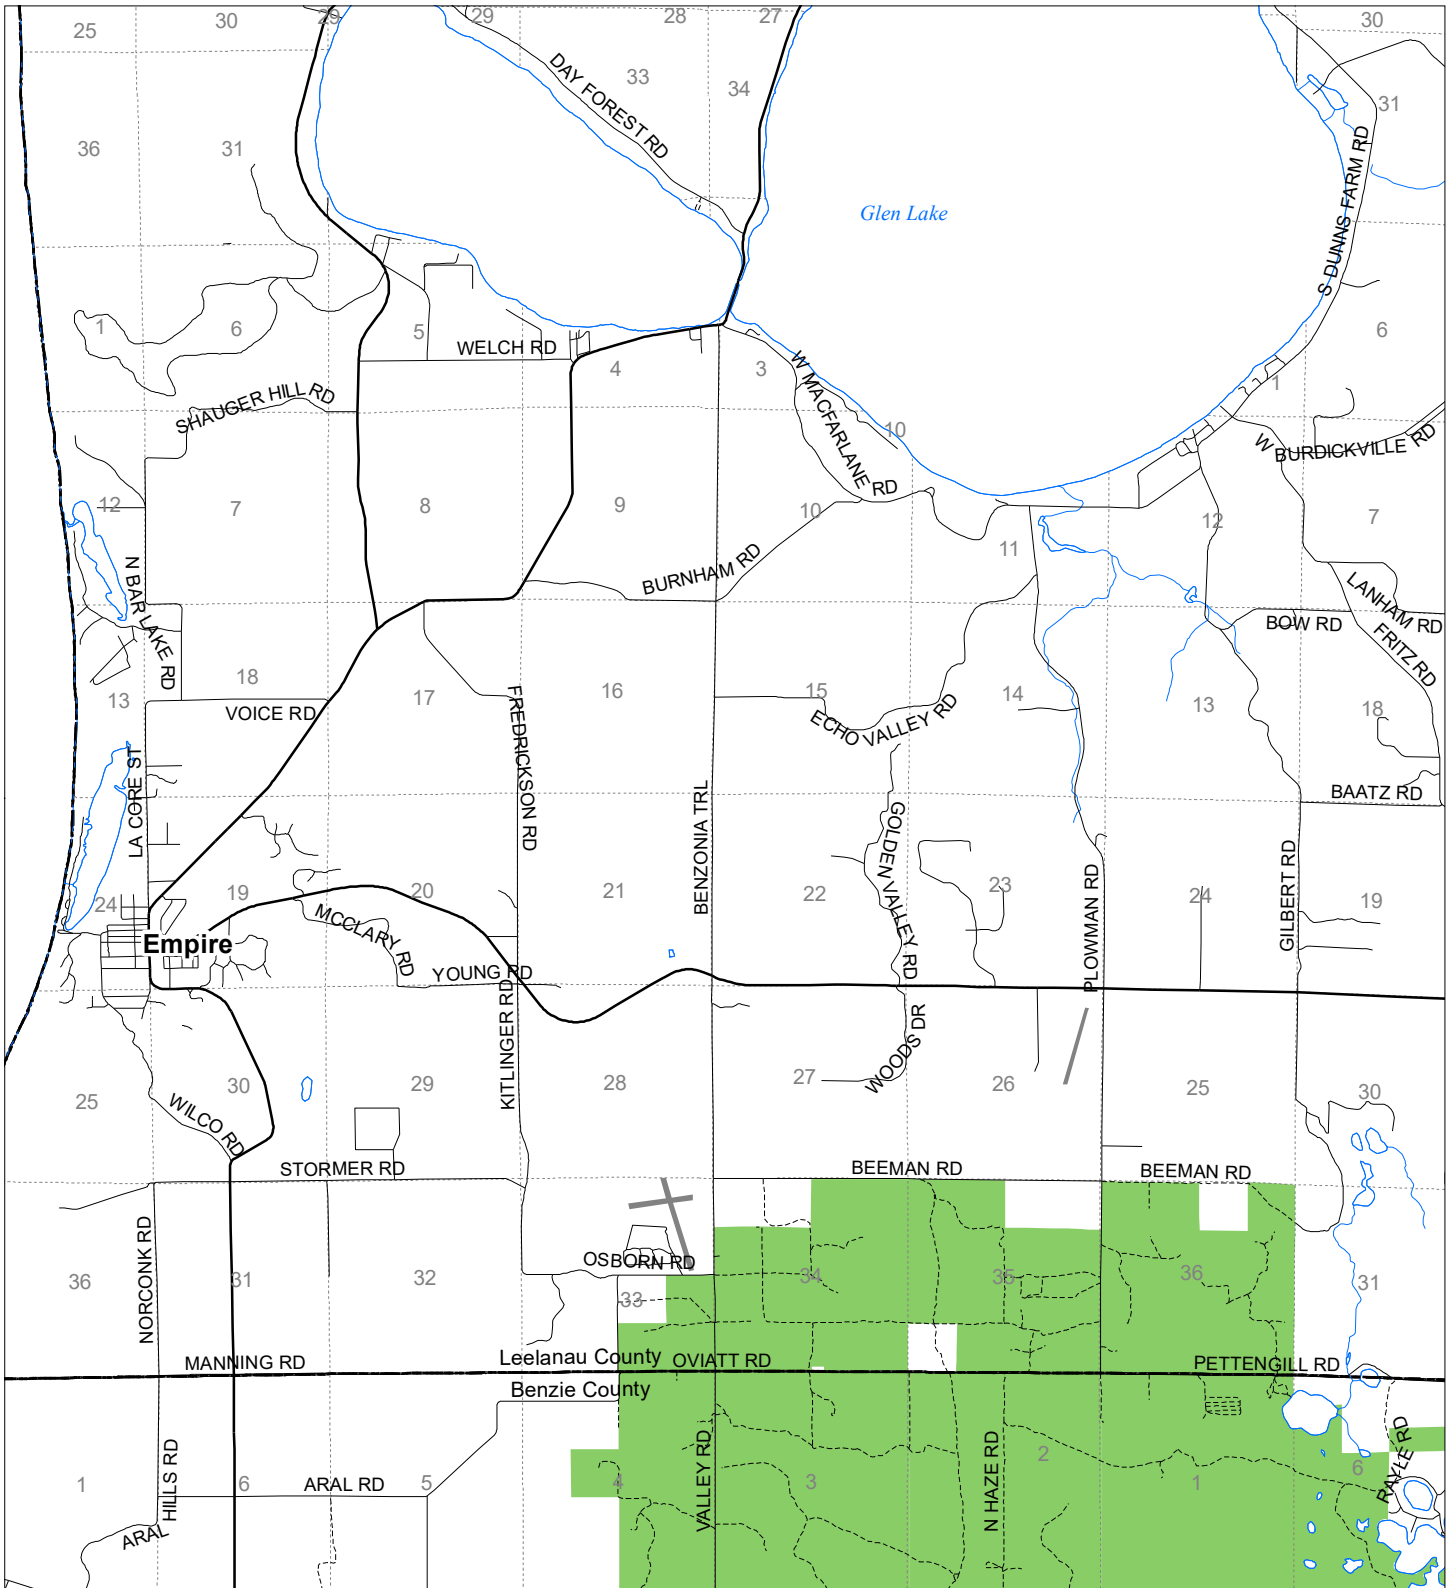

Fuelwood Collection
 Leelanau County
T28N,R14W

- State land open to fuelwood collection
- State land closed to fuelwood collection

Effective: March 1, 2021

N
 Miles
 0 0.5 1

02/02/2021