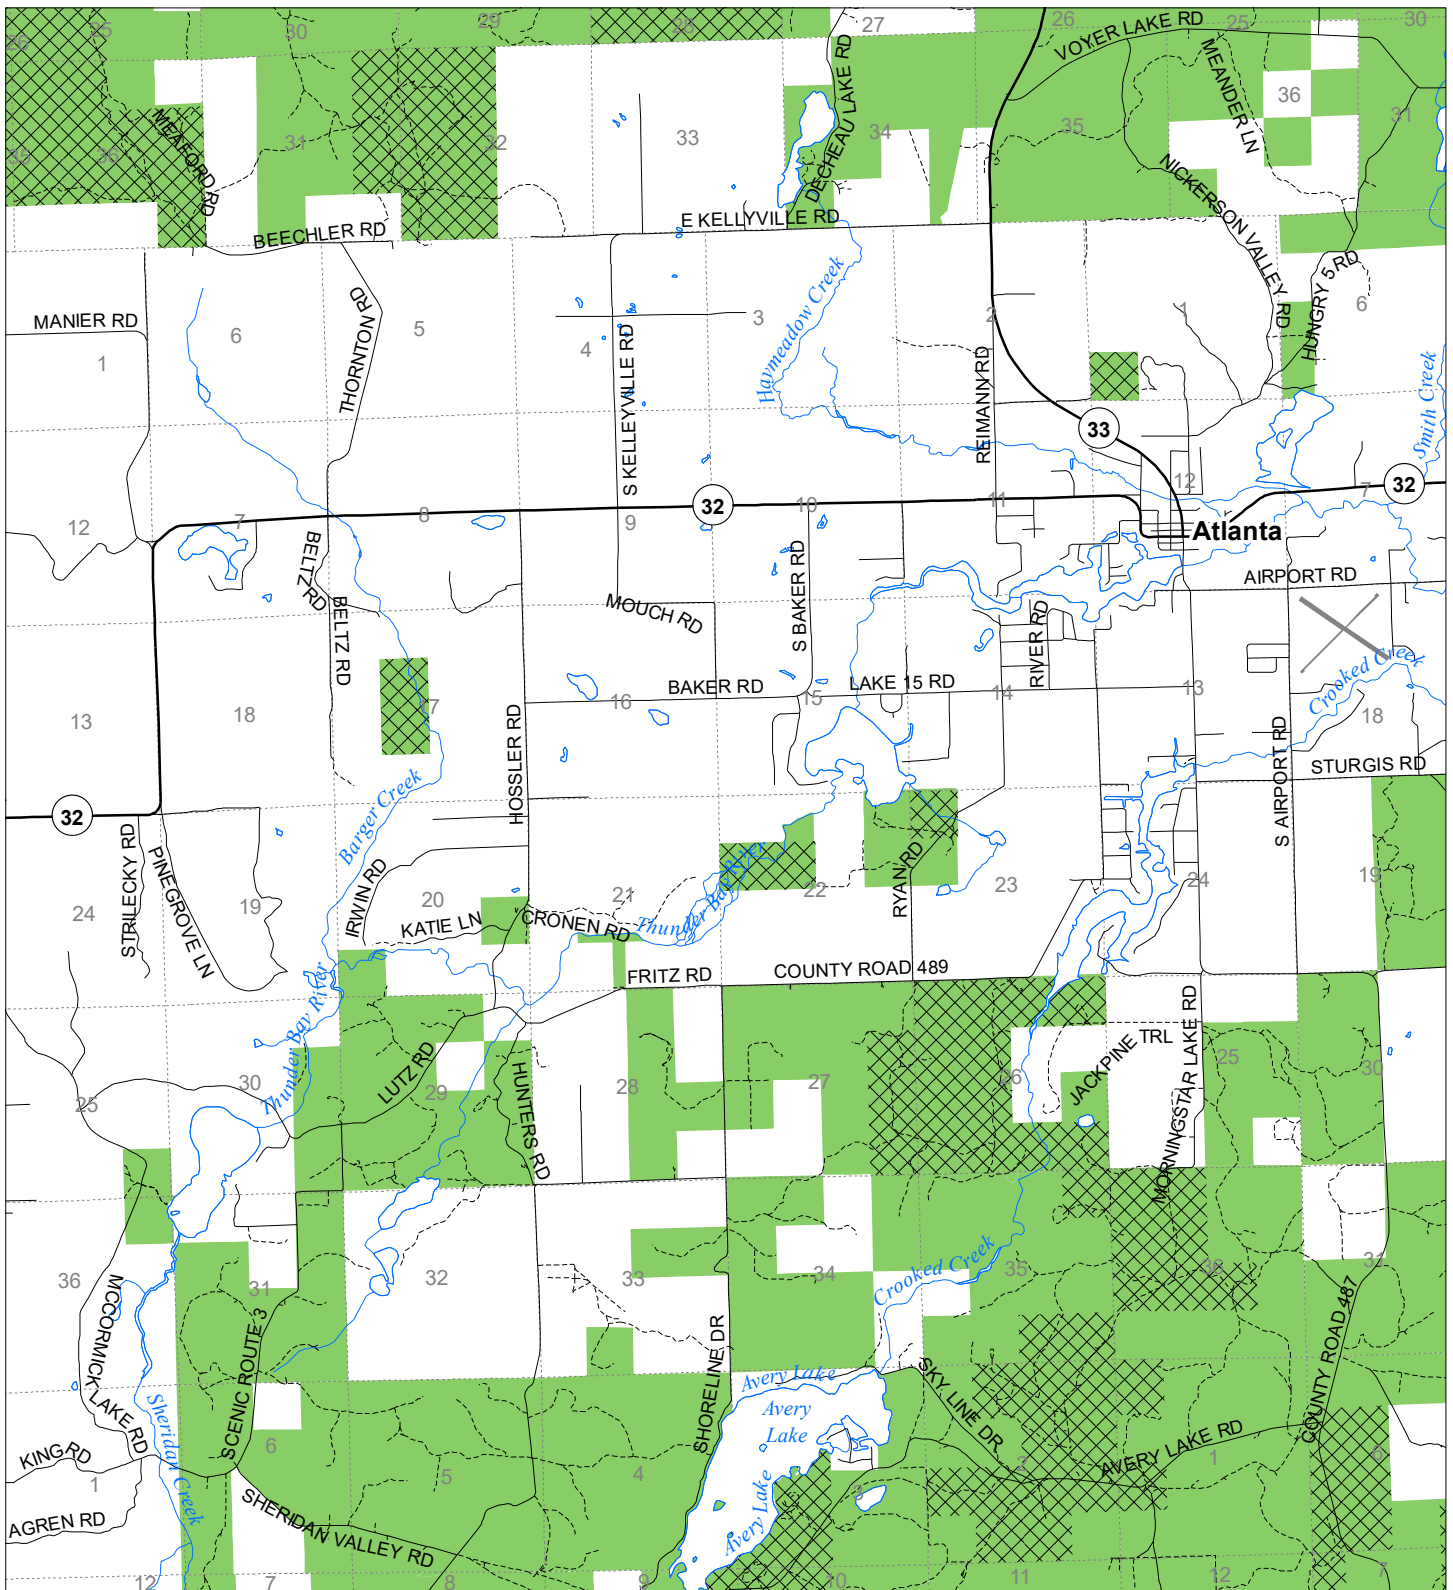

Fuelwood Collection Montmorency County T30N,R02E

State land open to fuelwood collection
 State land closed to fuelwood collection
 Effective: March 1, 2021

N
 Miles
 0 0.5 1

02/02/2021