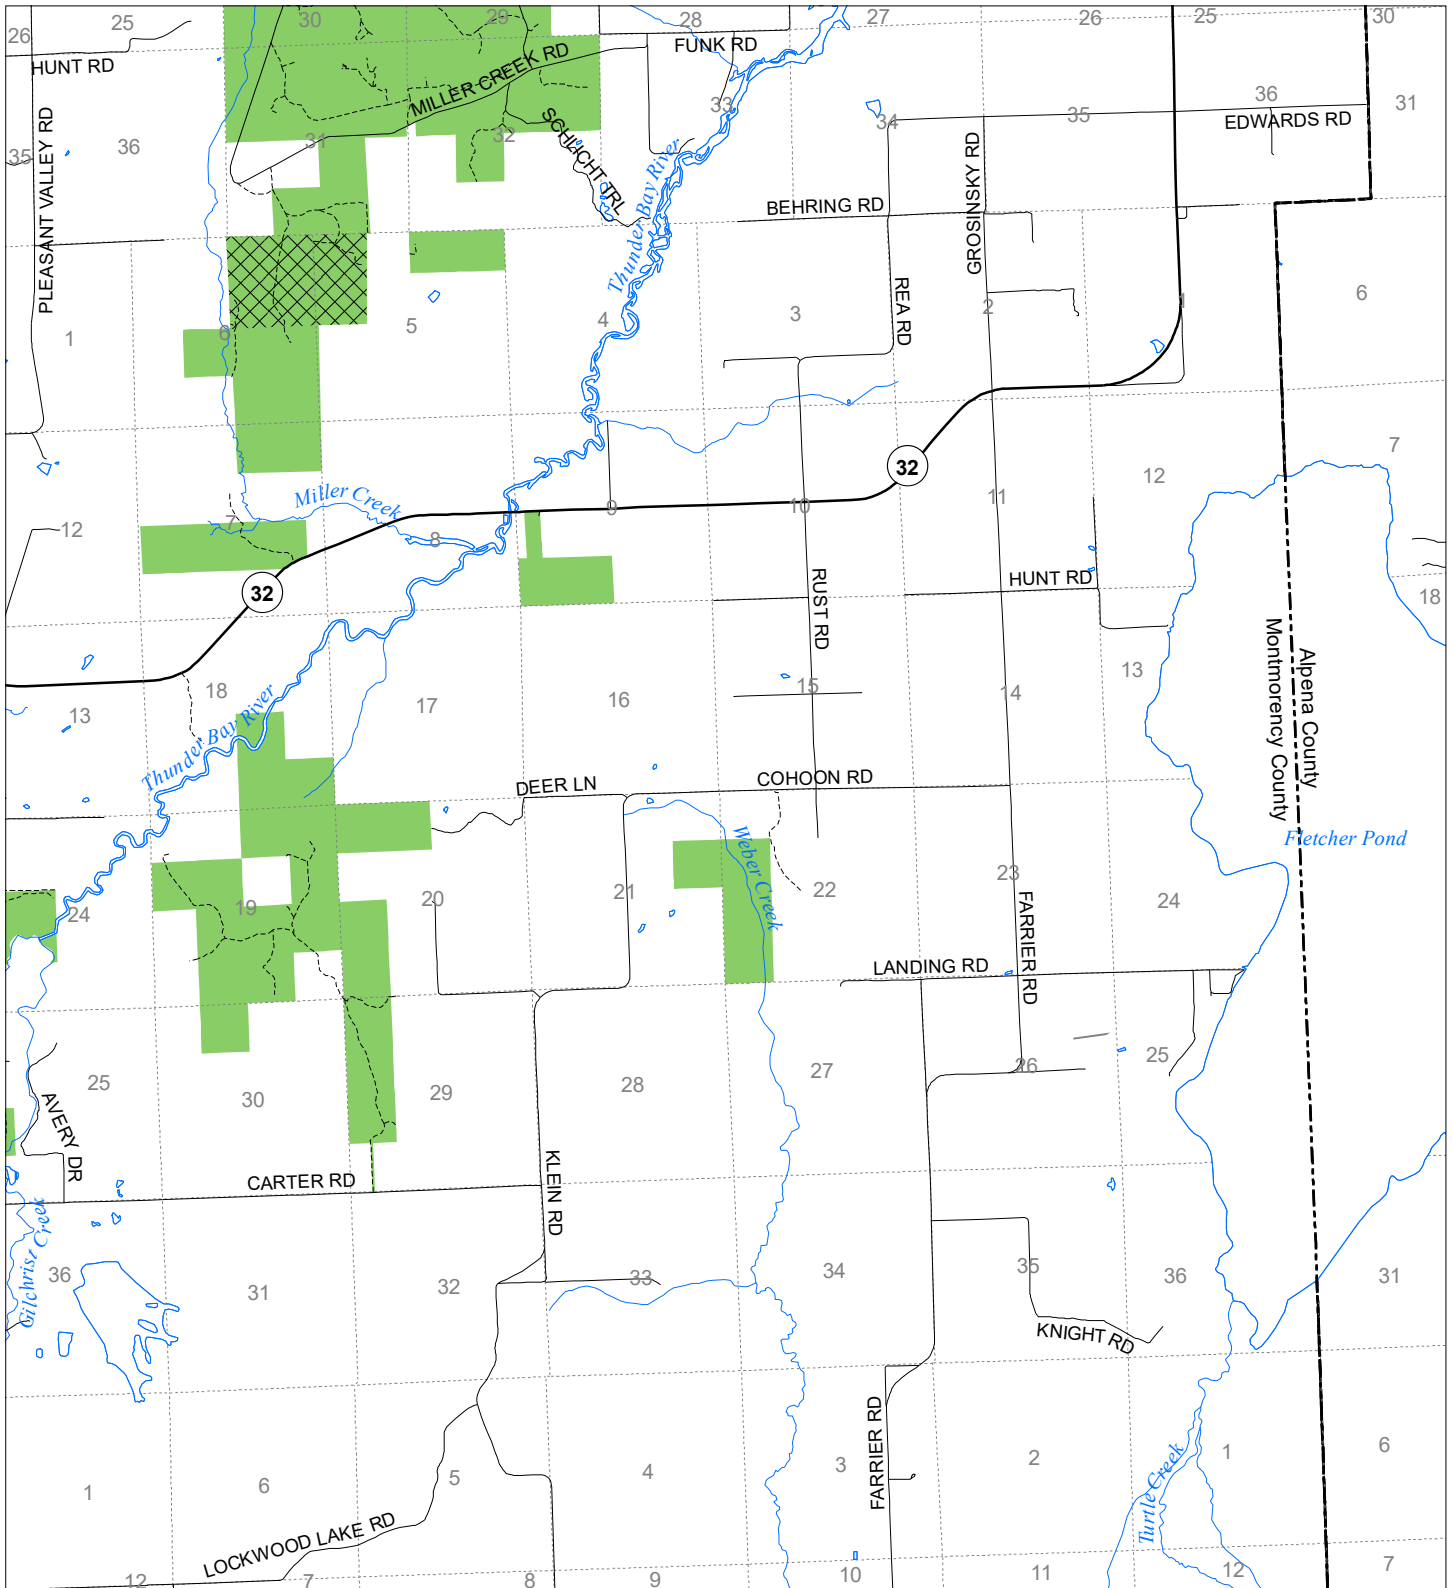

Fuelwood Collection Montgomery County T30N,R04E

- State land open to fuelwood collection
- State land closed to fuelwood collection

Effective: March 1, 2021

N
Miles
0 0.5 1

02/02/2021