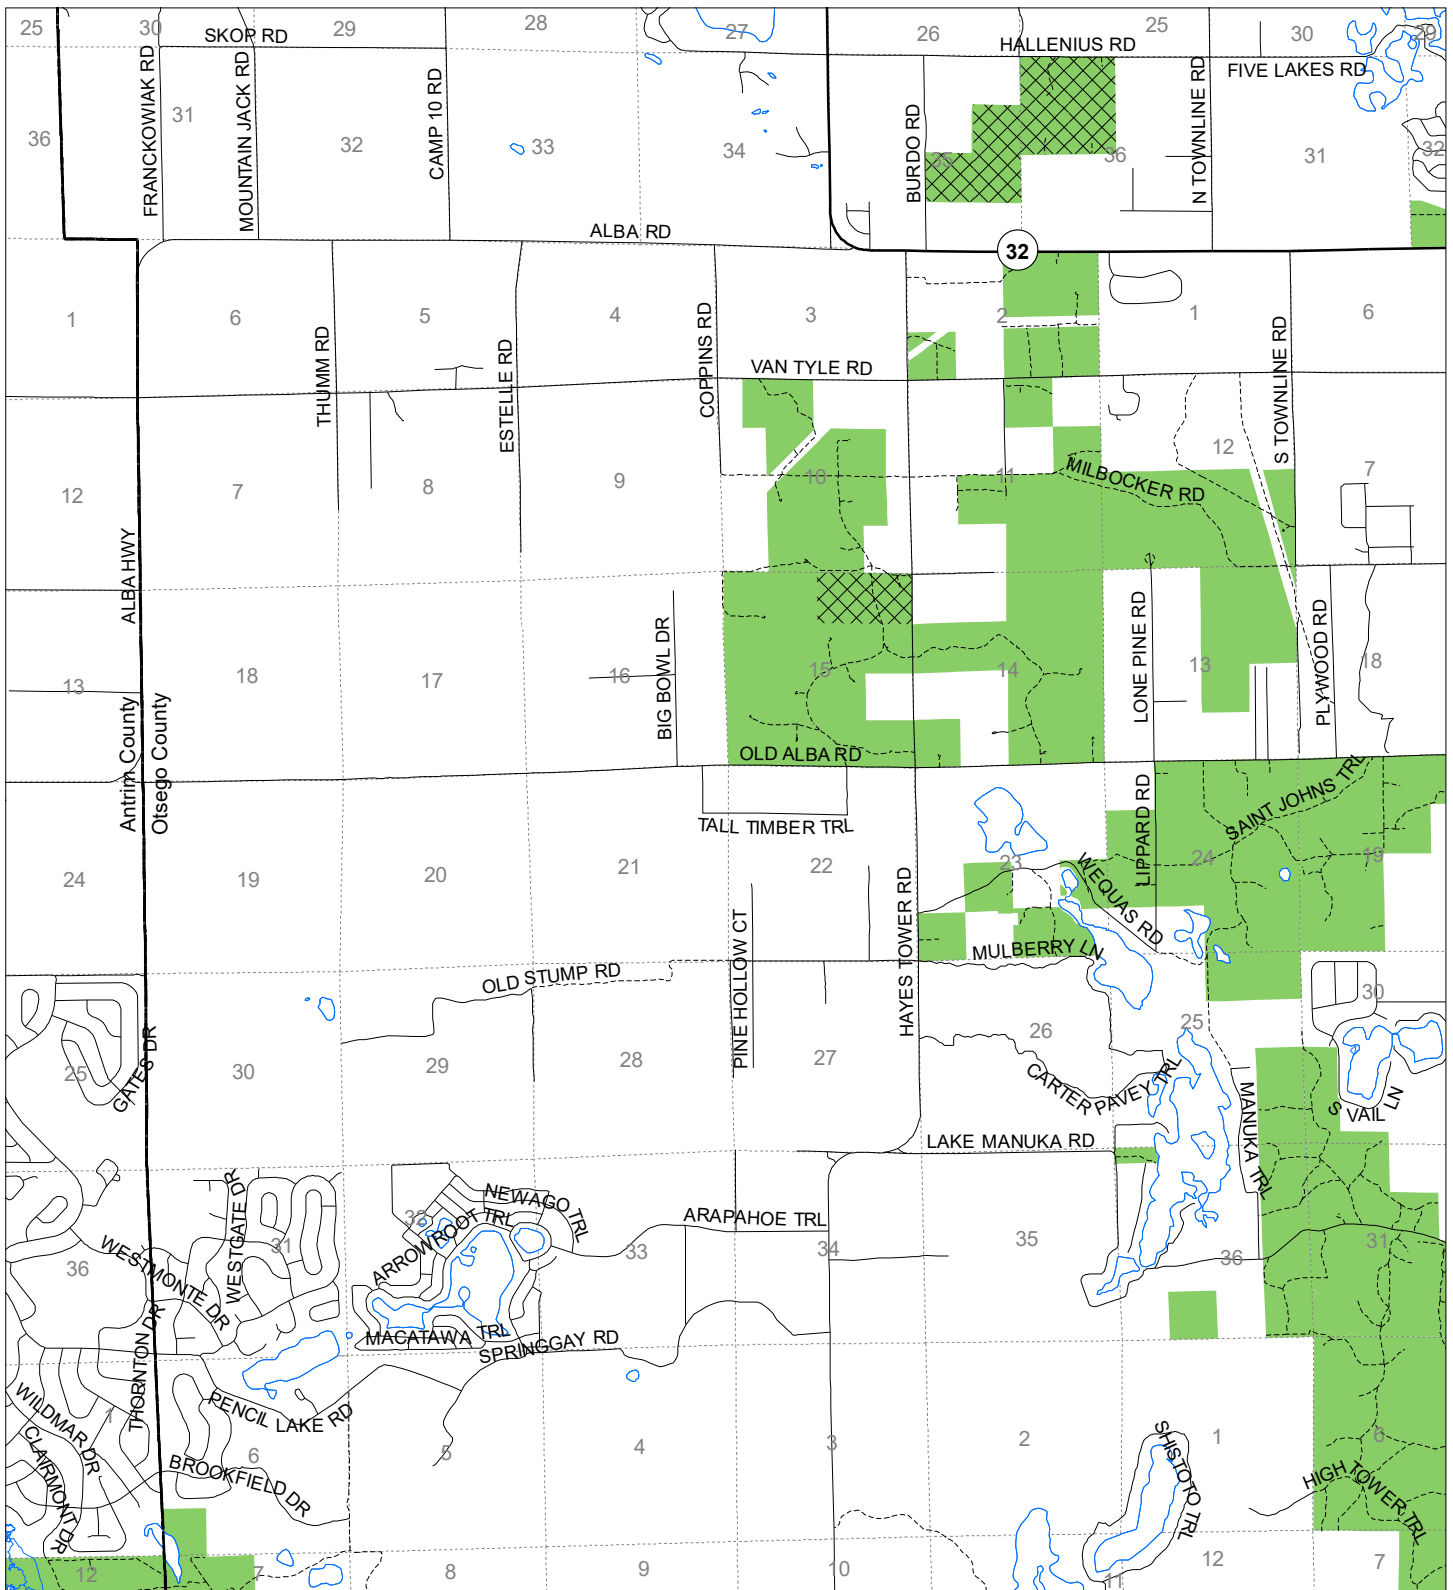

# Fuelwood Collection Otsego County T30N,R04W

- State land open to fuelwood collection
- State land closed to fuelwood collection

Effective: March 1, 2021

N

Miles  
0 0.5 1

02/02/2021