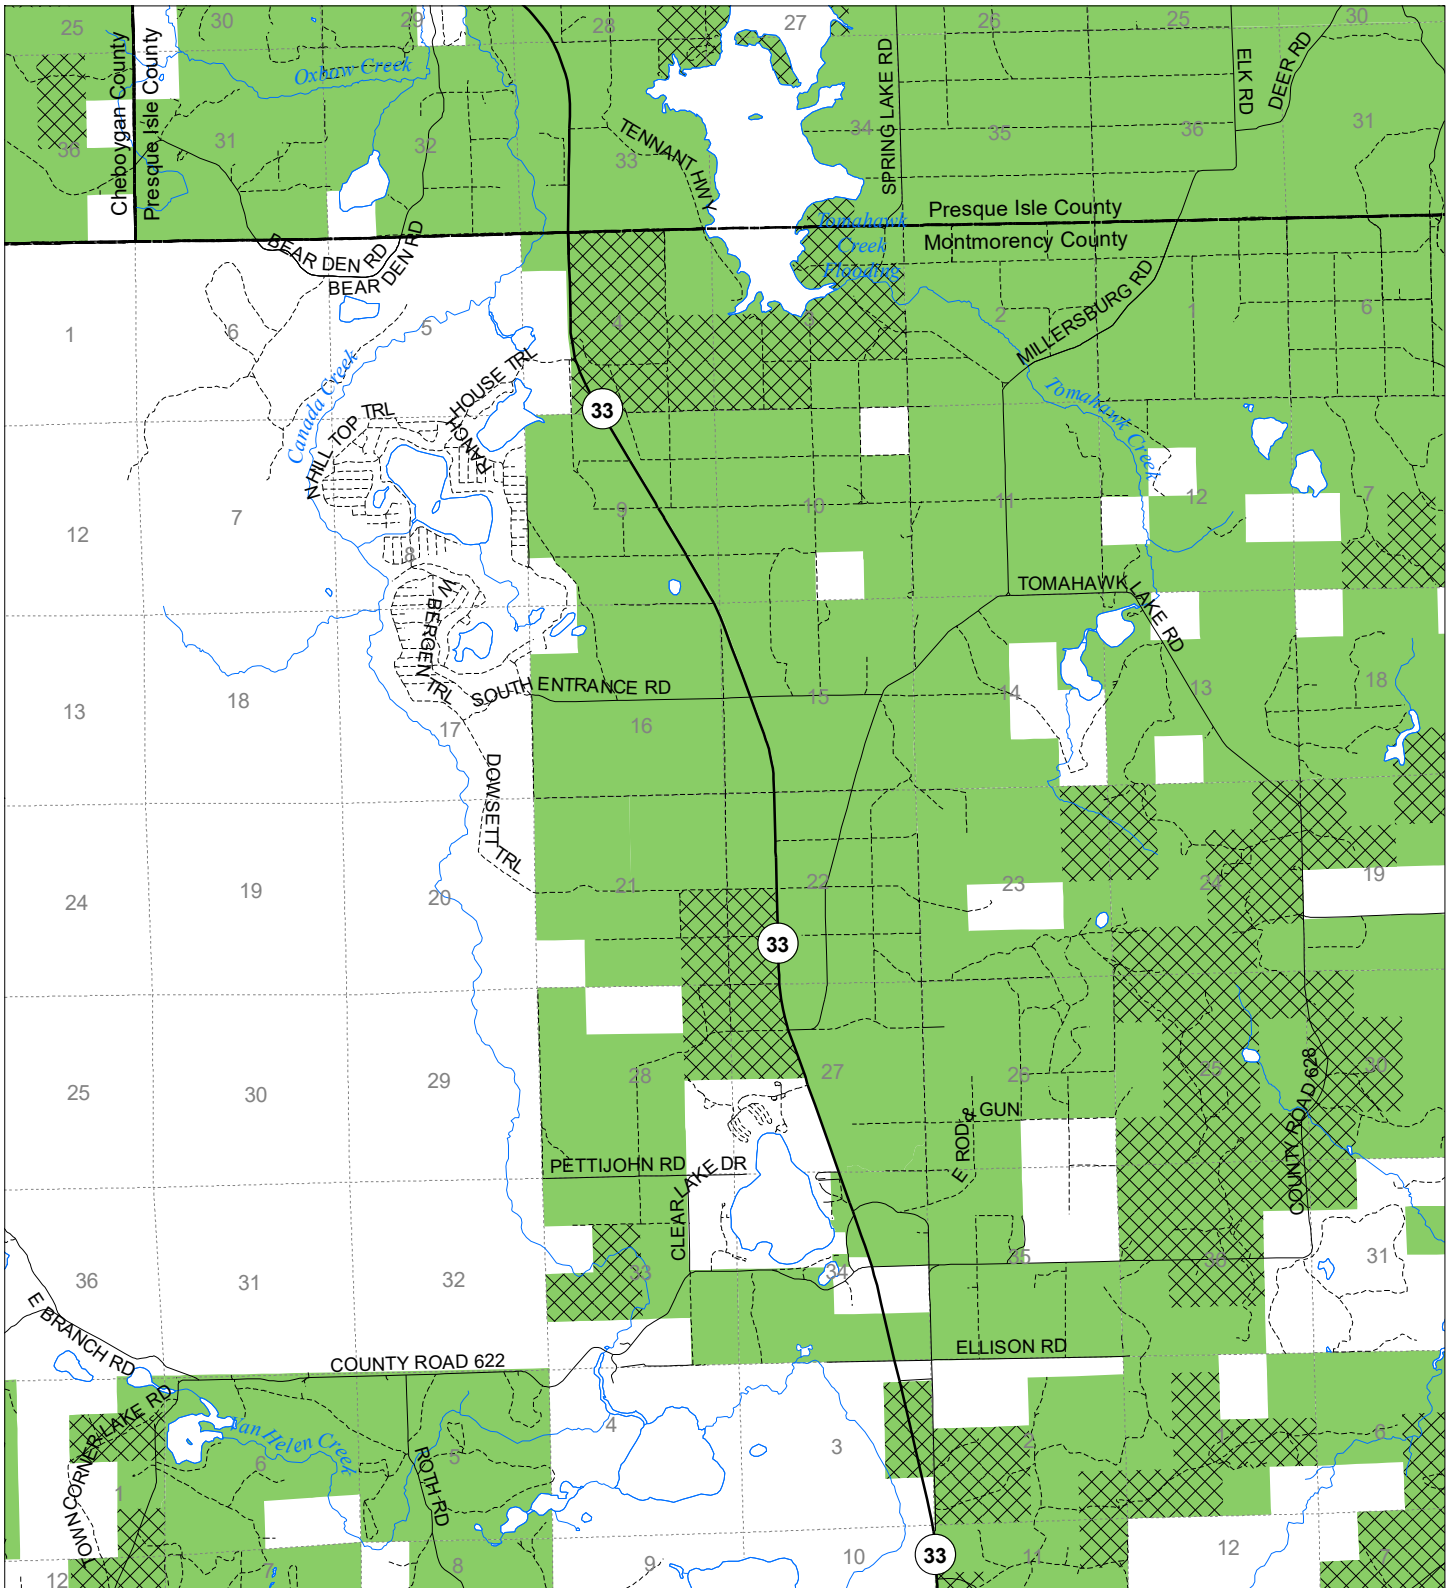

Fuelwood Collection Montmorency County T32N,R02E

State land open to fuelwood collection
 State land closed to fuelwood collection
 Effective: March 1, 2021

N
 Miles
 0 0.5 1

02/02/2021