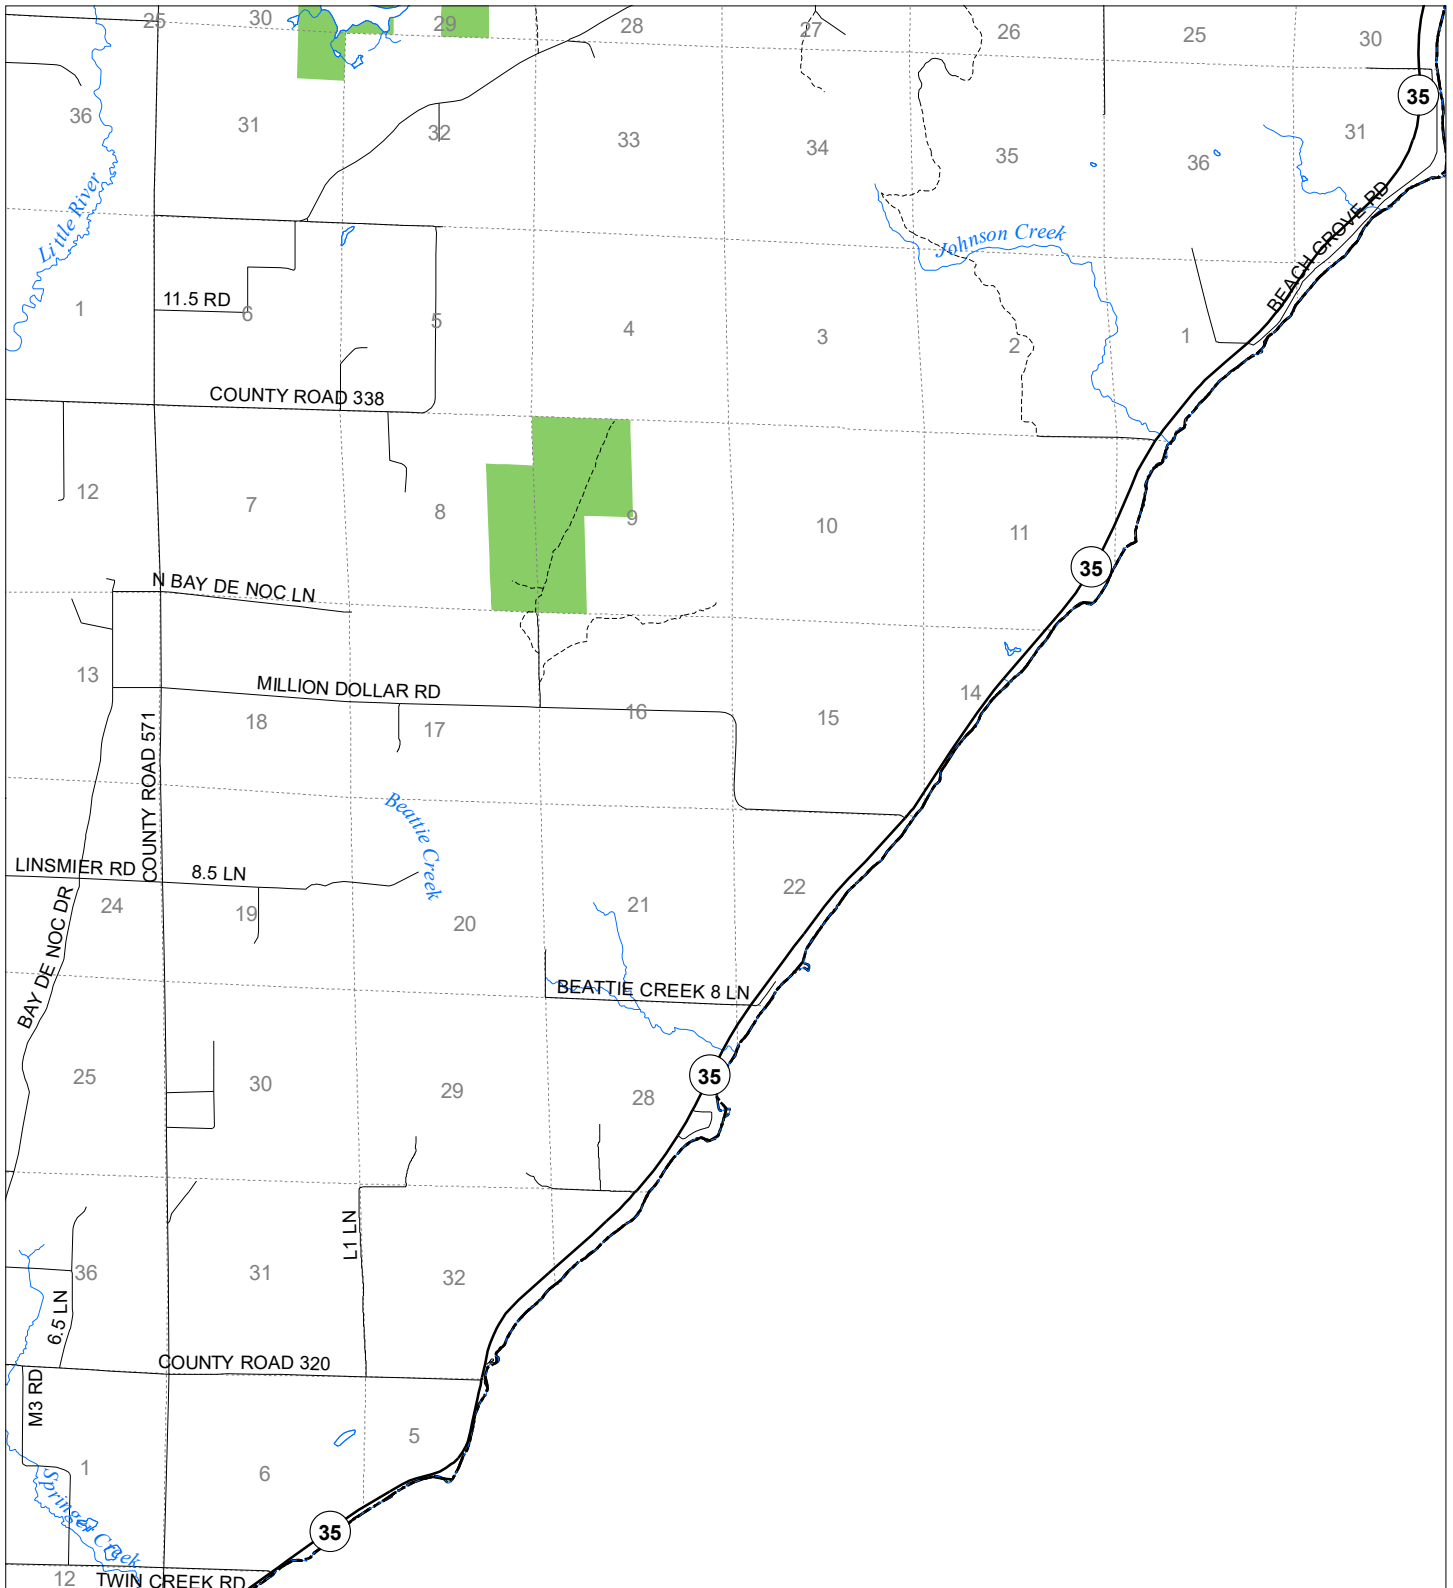

# Fuelwood Collection Menominee County T33N,R26W

- State land open to fuelwood collection
- State land closed to fuelwood collection

Effective: March 1, 2021

N

Miles  
0 0.5 1

02/02/2021