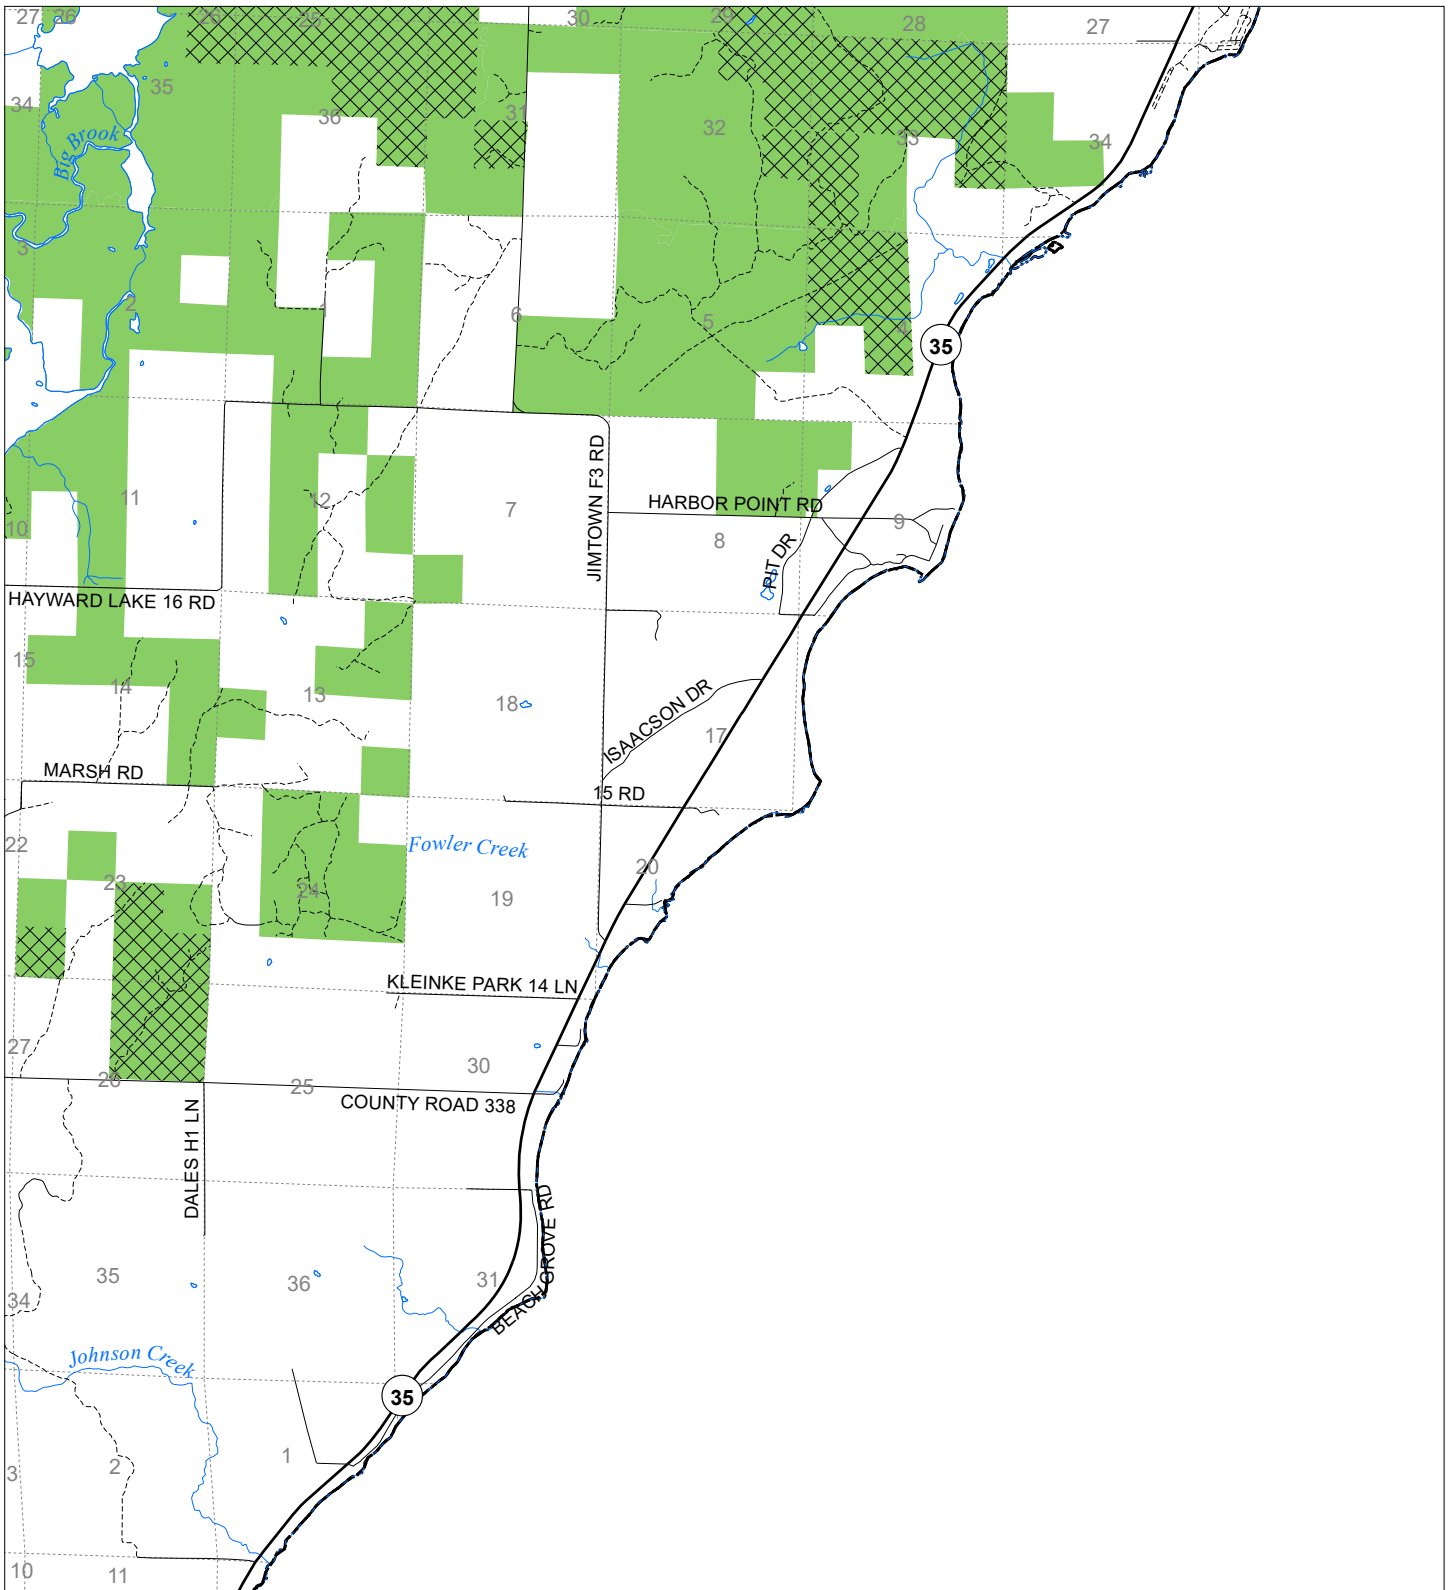

Fuelwood Collection  
Menominee County  
**T34N,R25W**

-  State land open to fuelwood collection
-  State land closed to fuelwood collection

Effective: March 1, 2021