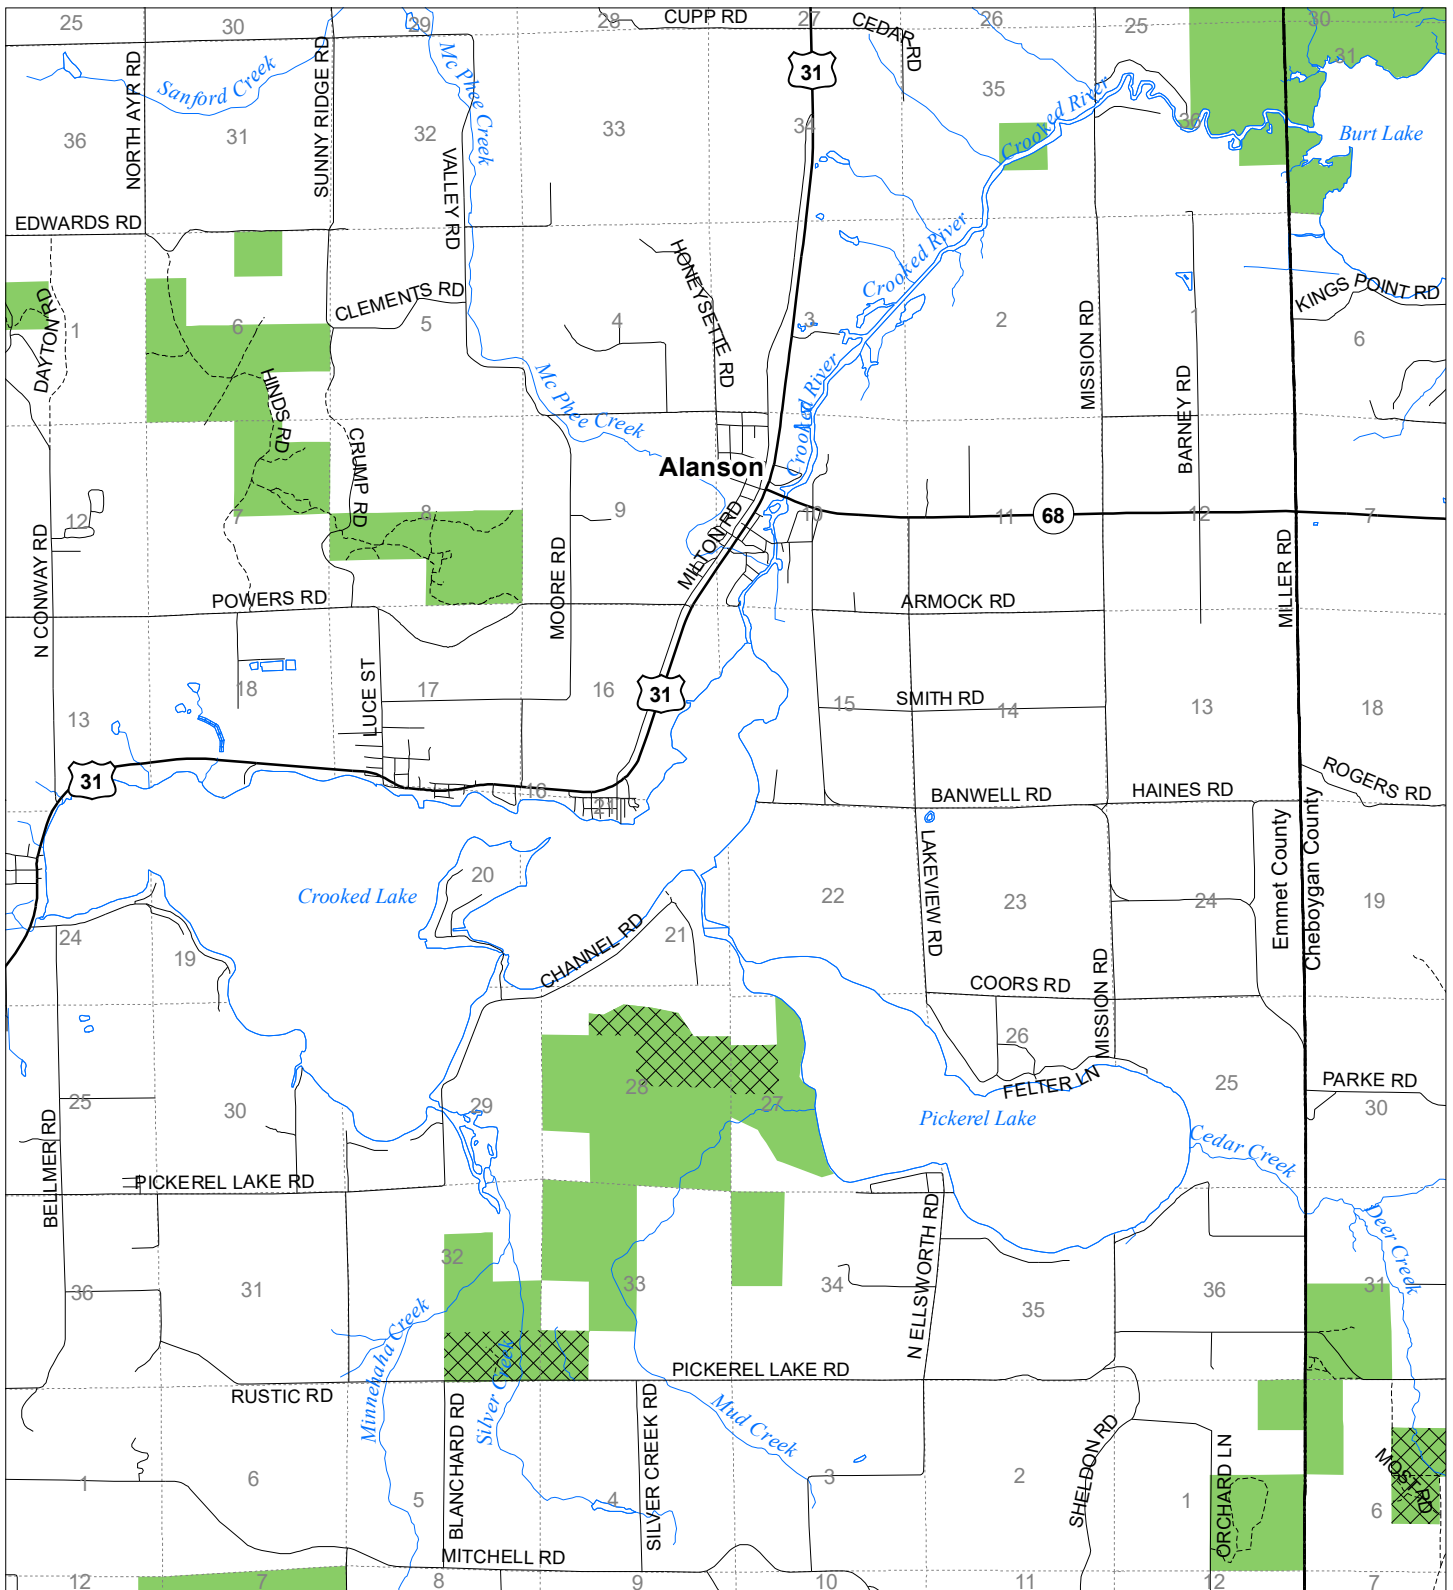

Fuelwood Collection Emmet County T35N,R04W

State land open to fuelwood collection
 State land closed to fuelwood collection
 Effective: March 1, 2021

N
 Miles
 0 0.5 1
 02/02/2021