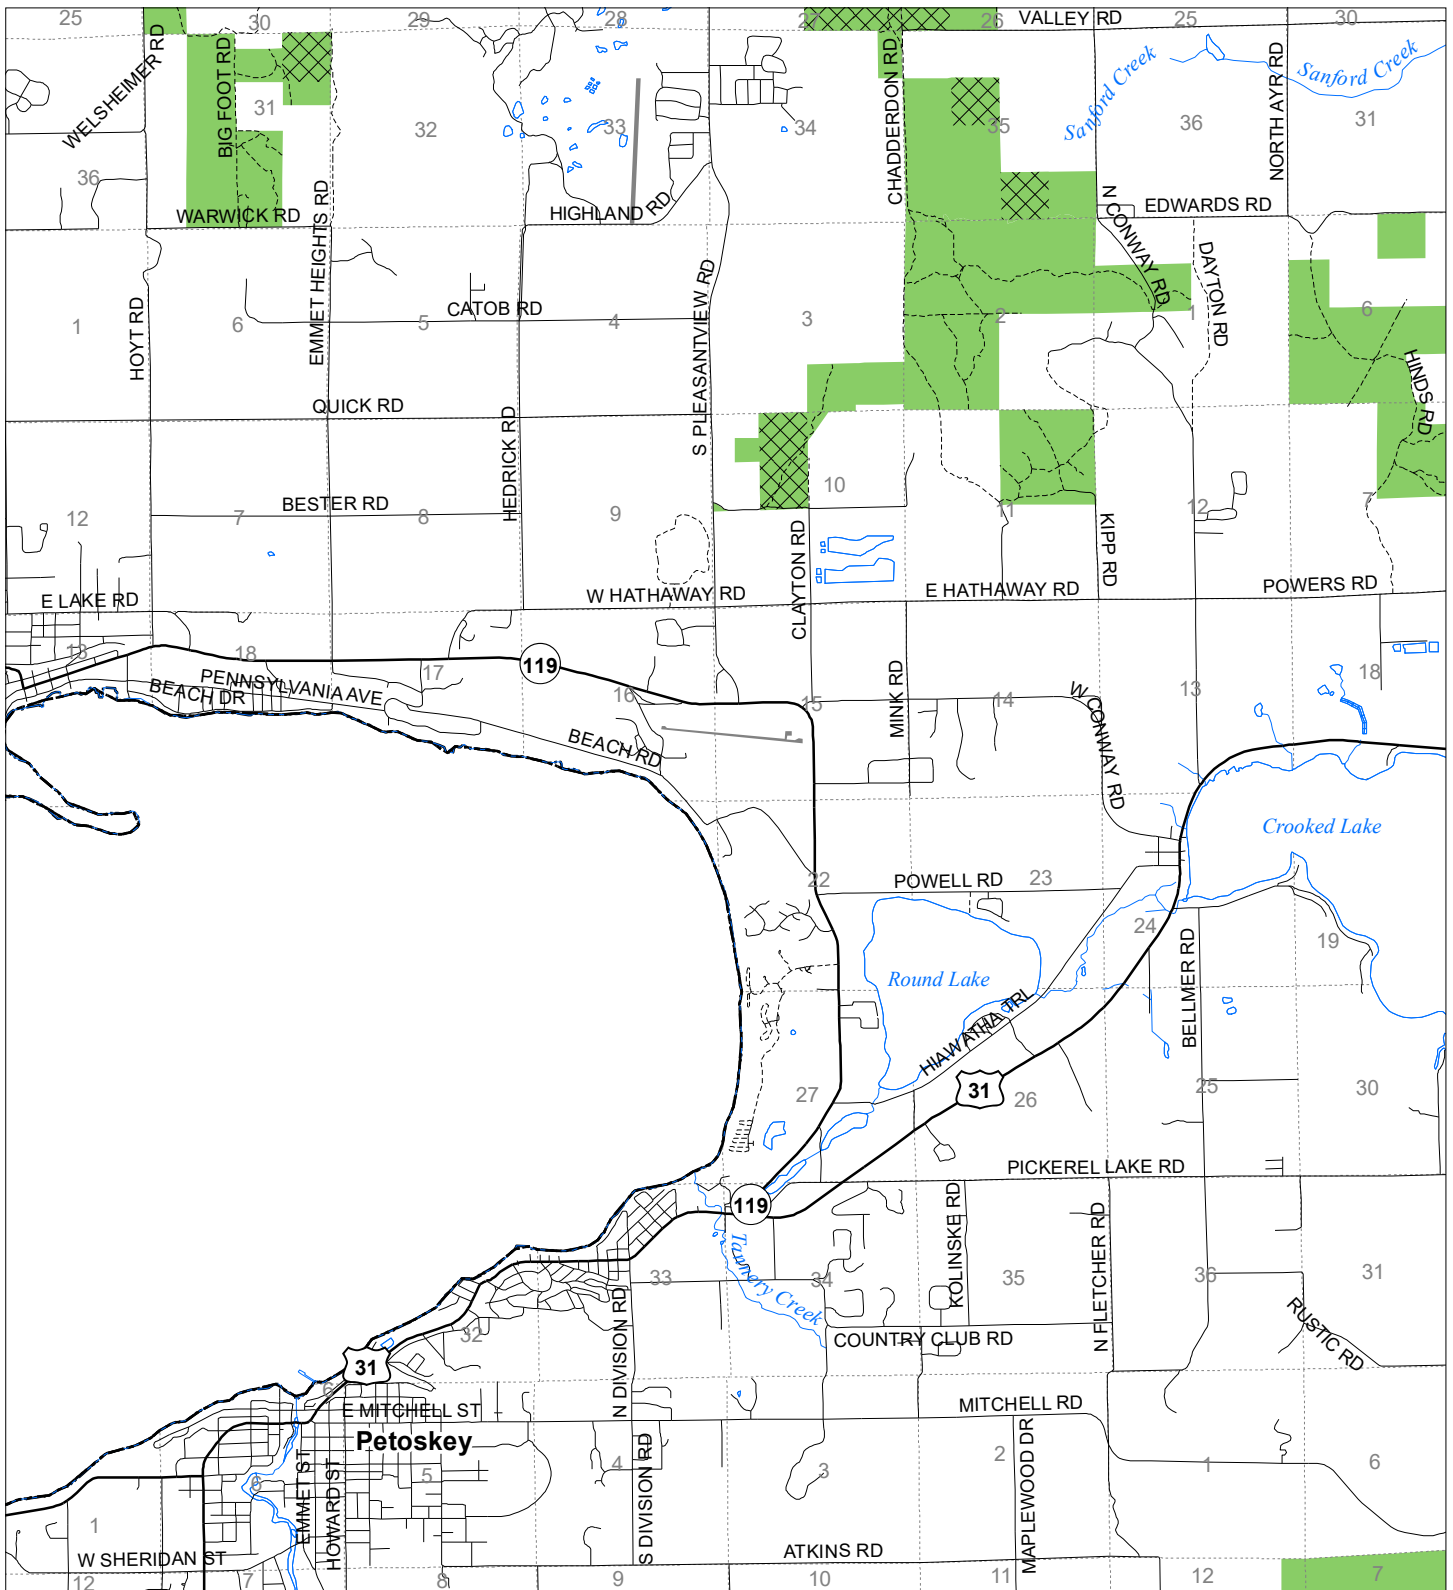

Fuelwood Collection Emmet County T35N,R05W

- State land open to fuelwood collection
- State land closed to fuelwood collection

Effective: March 1, 2021

N

Miles
0 0.5 1

02/02/2021