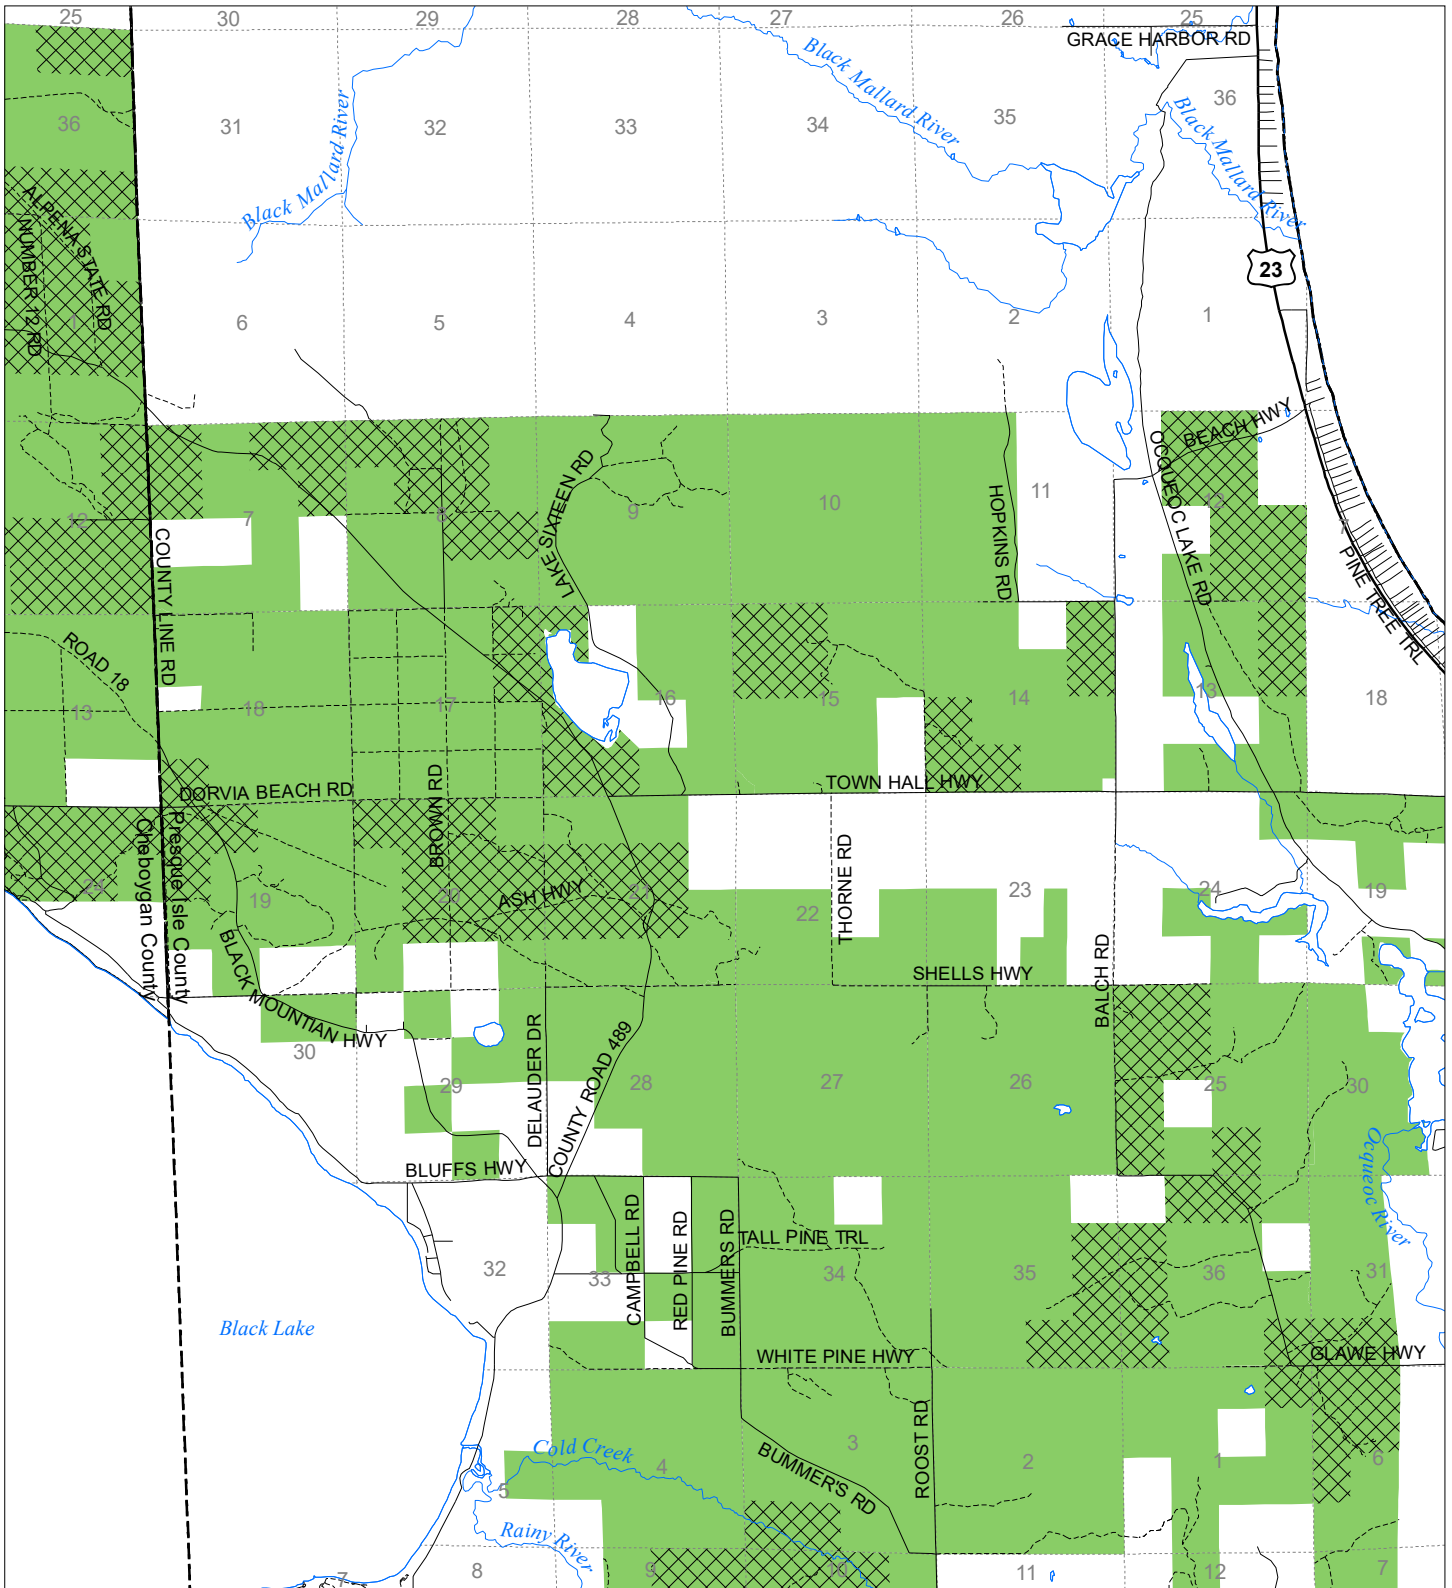

Fuelwood Collection Presque Isle County T36N,R02E

- State land open to fuelwood collection
- State land closed to fuelwood collection

Effective: March 1, 2021

N
Miles
0 0.5 1

02/02/2021