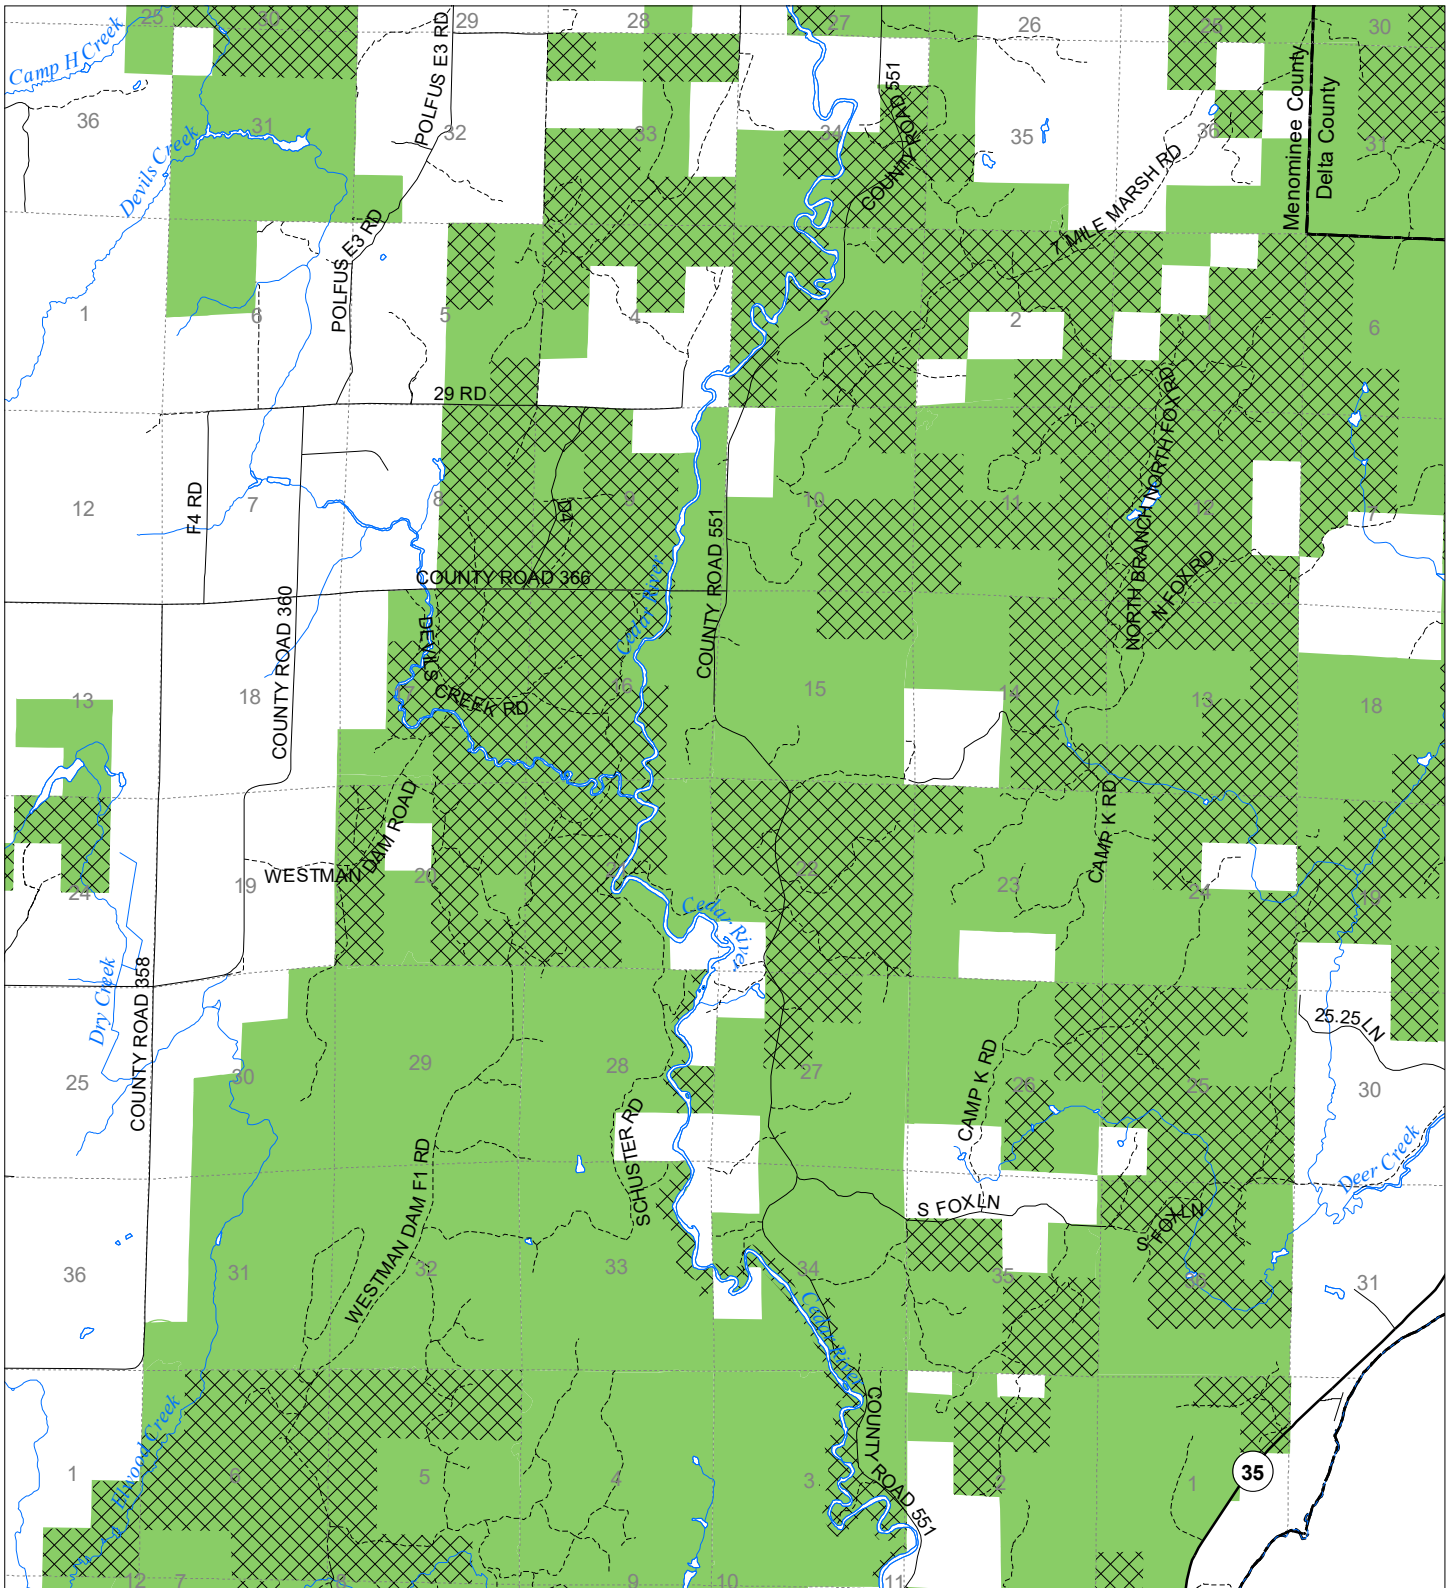

Fuelwood Collection Menominee County T36N,R25W

- State land open to fuelwood collection
- State land closed to fuelwood collection

Effective: March 1, 2021

N
Miles
0 0.5 1

02/02/2021