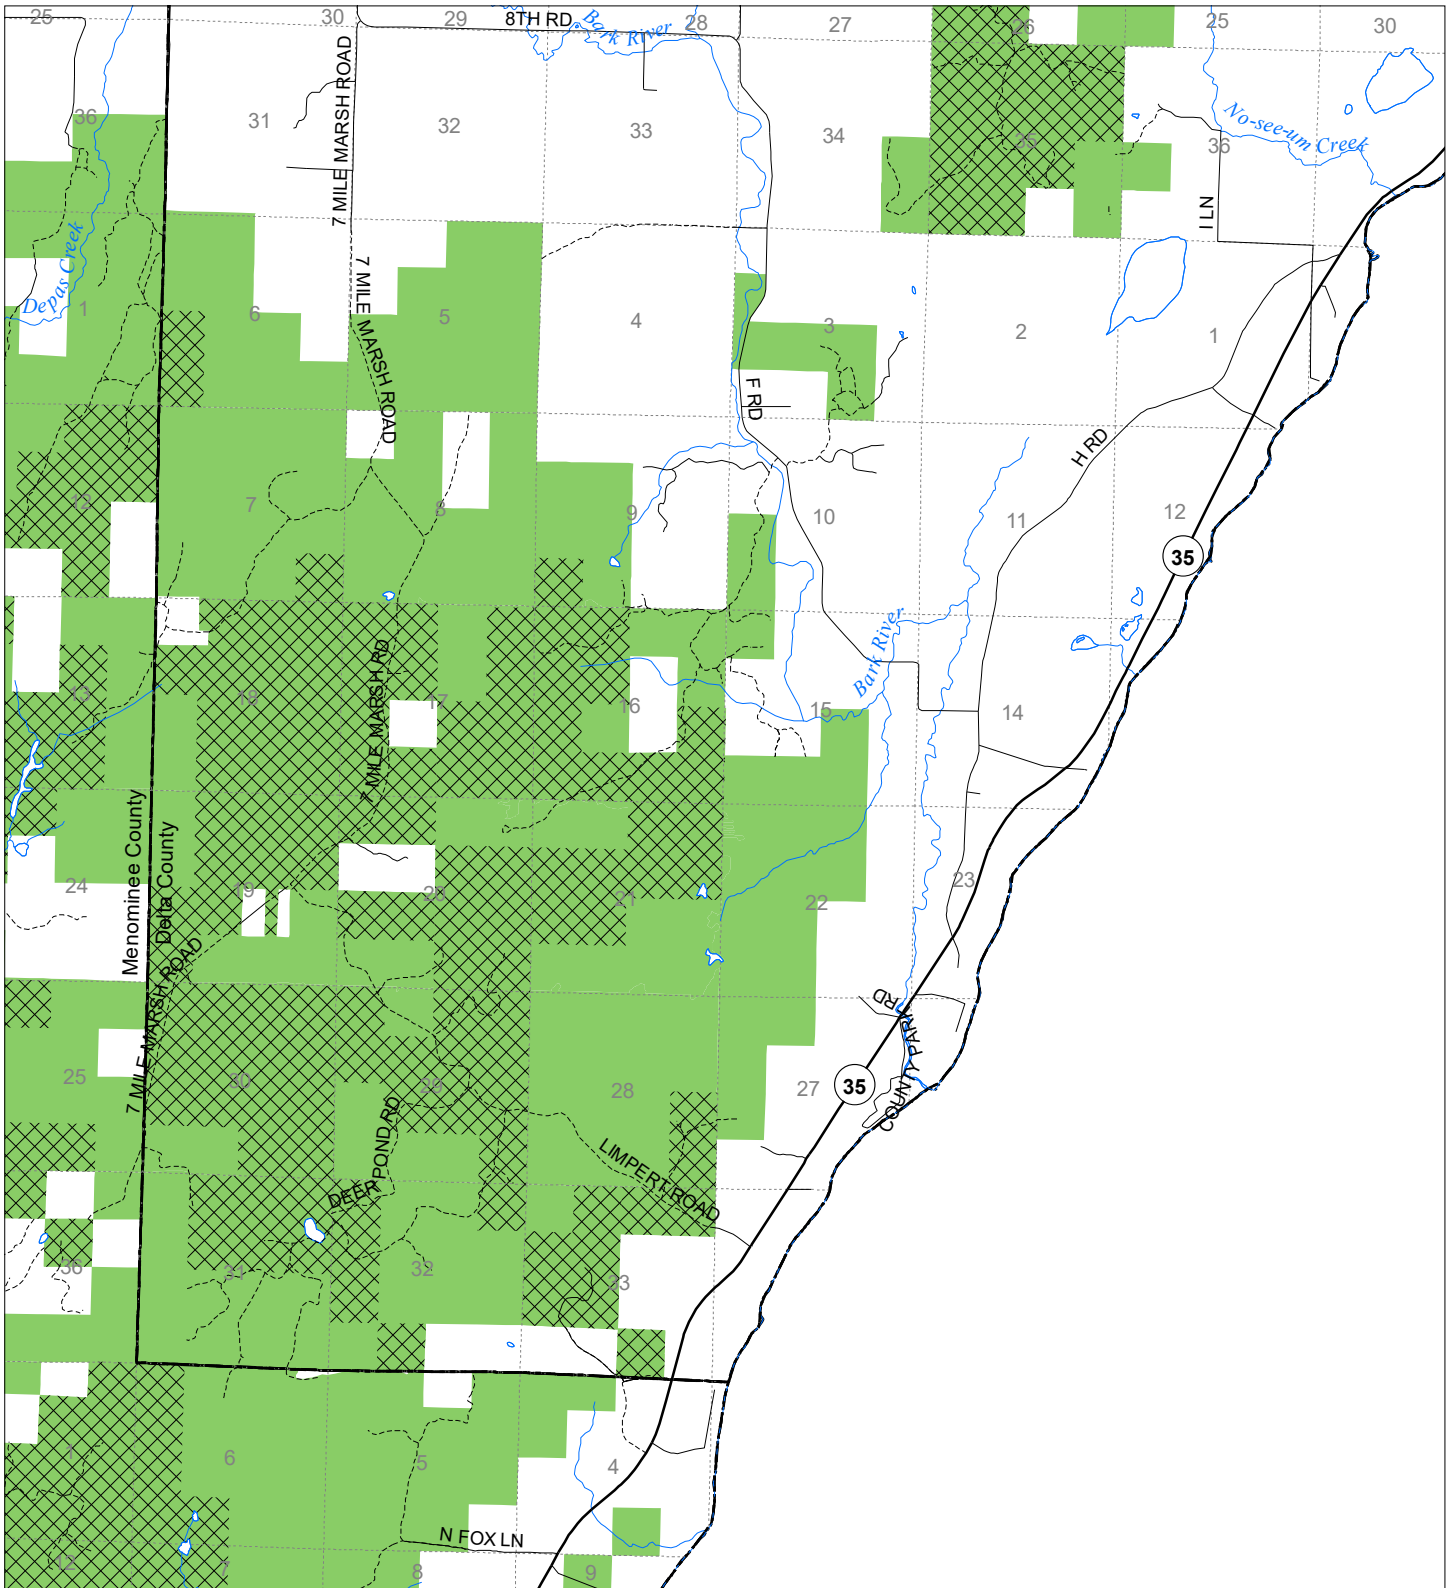

# Fuelwood Collection Delta County T37N,R24W

- State land open to fuelwood collection
- State land closed to fuelwood collection

Effective: March 1, 2021

0 Miles 0.5 1

02/02/2021