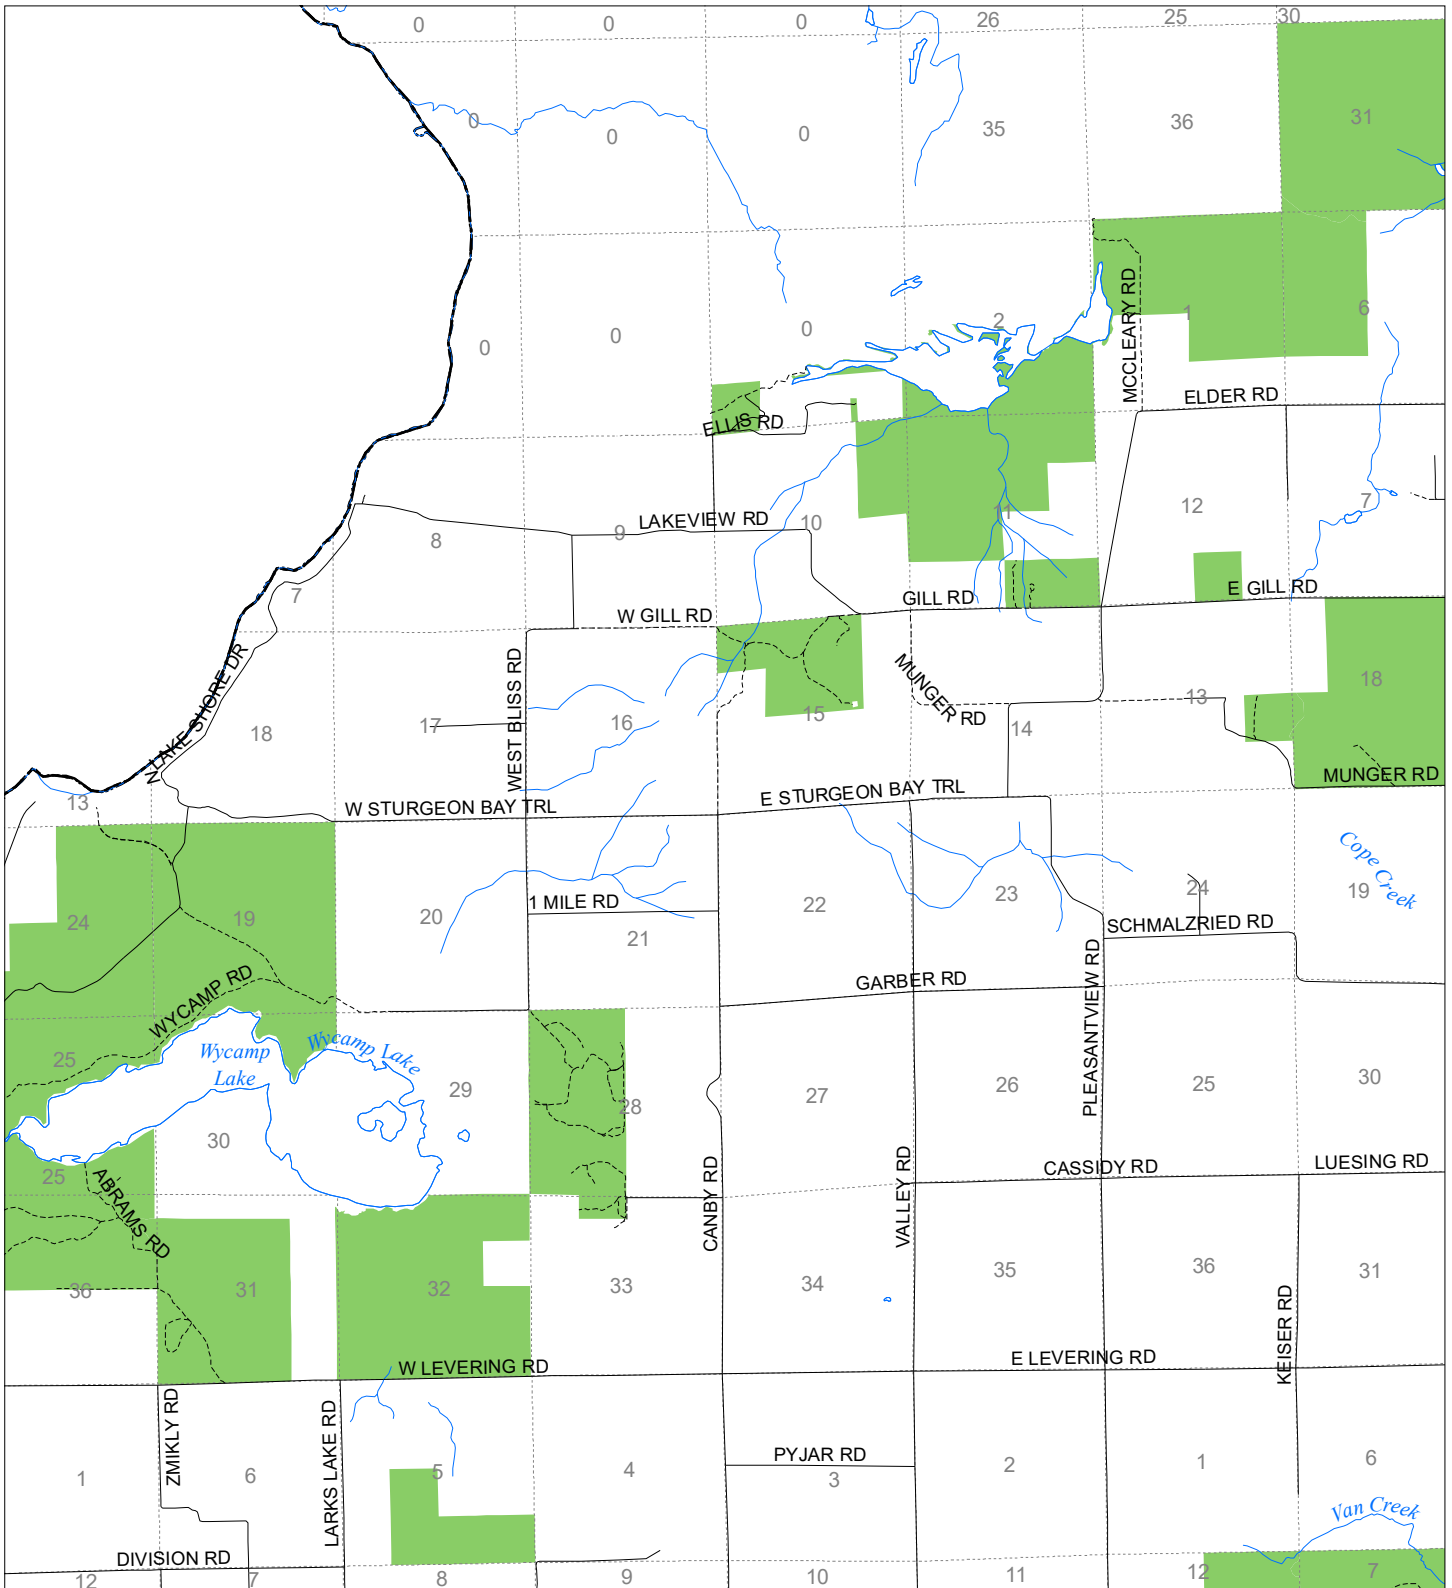

Fuelwood Collection Emmet County T38N,R05W

- State land open to fuelwood collection
- State land closed to fuelwood collection

Effective: March 1, 2021

N
Miles
0 0.5 1

02/02/2021