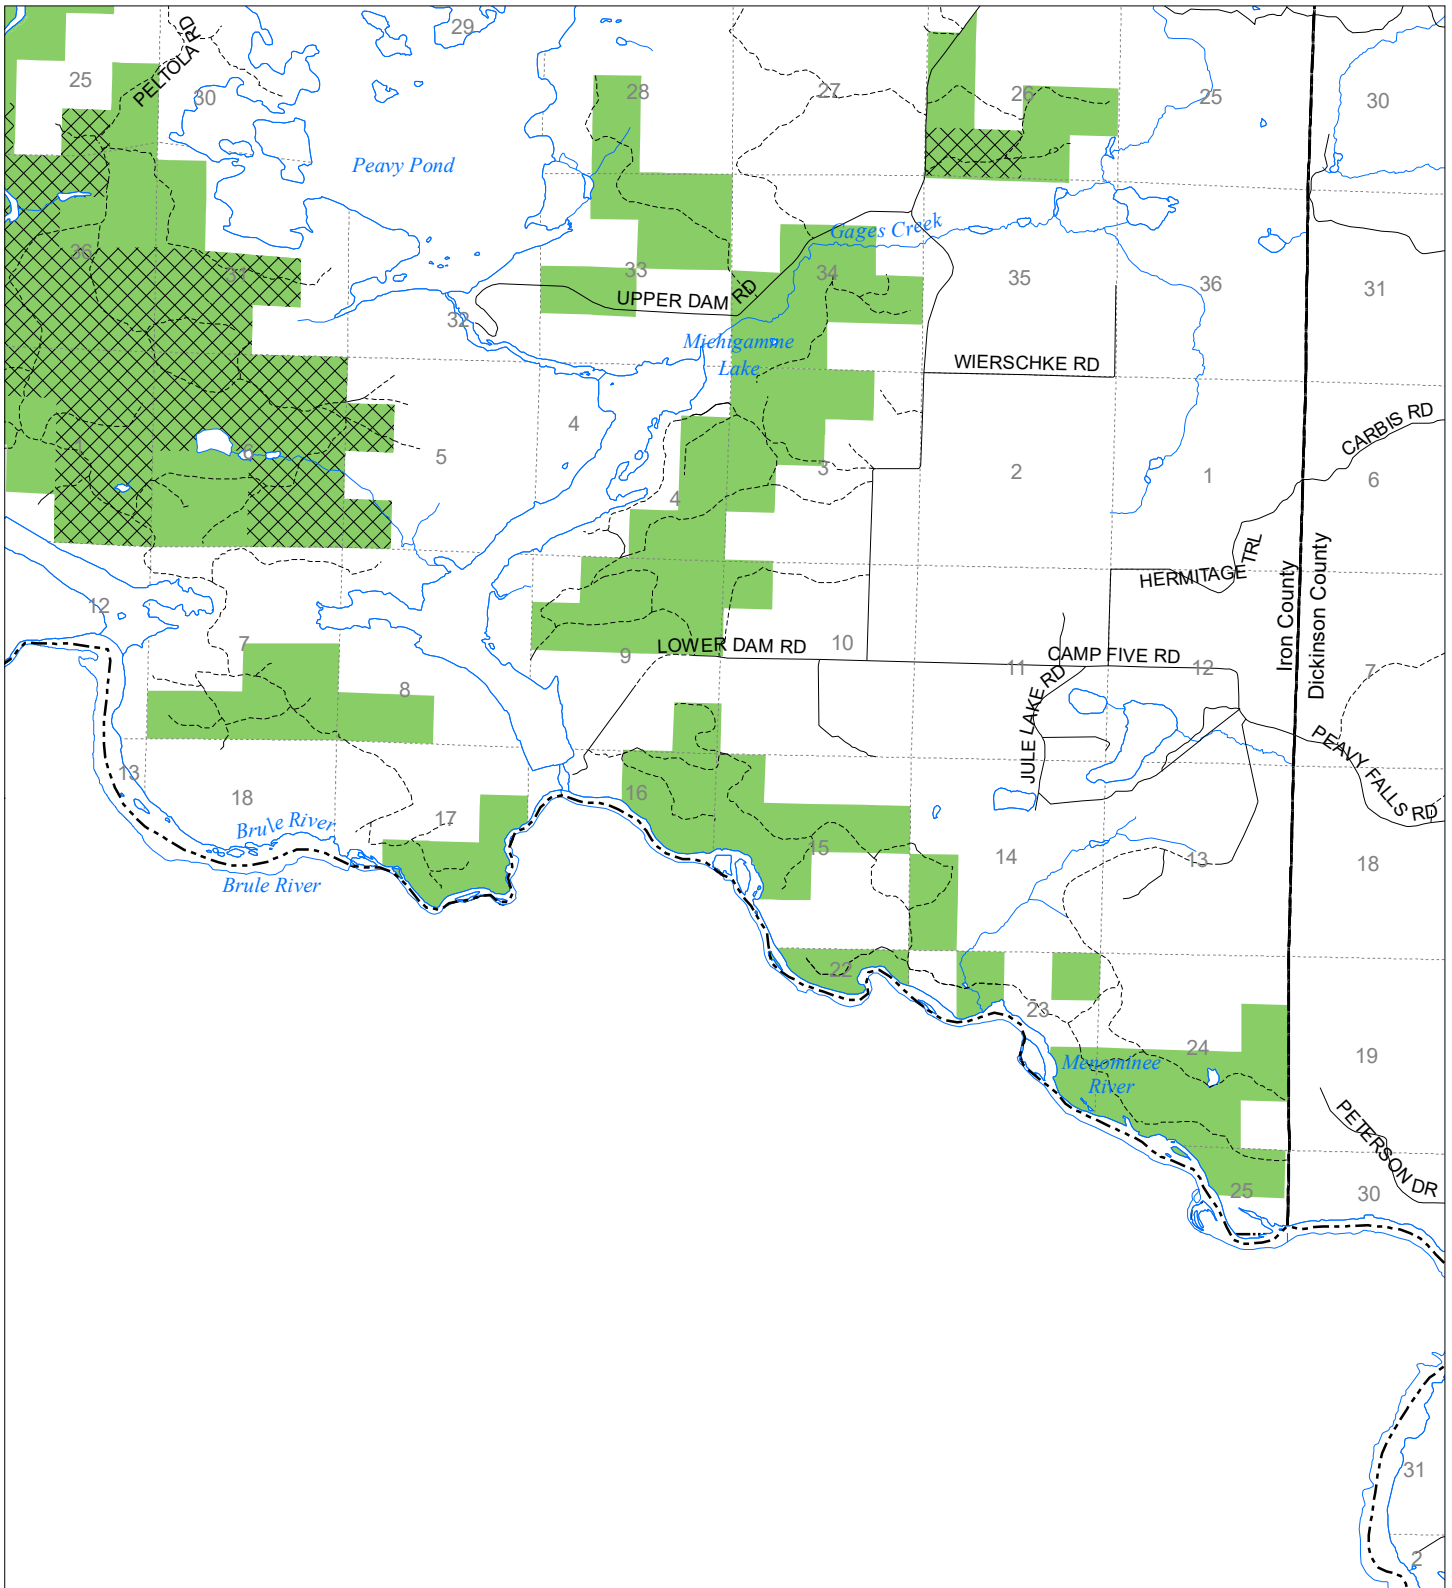

# Fuelwood Collection Iron County T41N,R31W

- State land open to fuelwood collection
- State land closed to fuelwood collection

Effective: March 1, 2021

0 0.5 1 Miles

02/02/2021