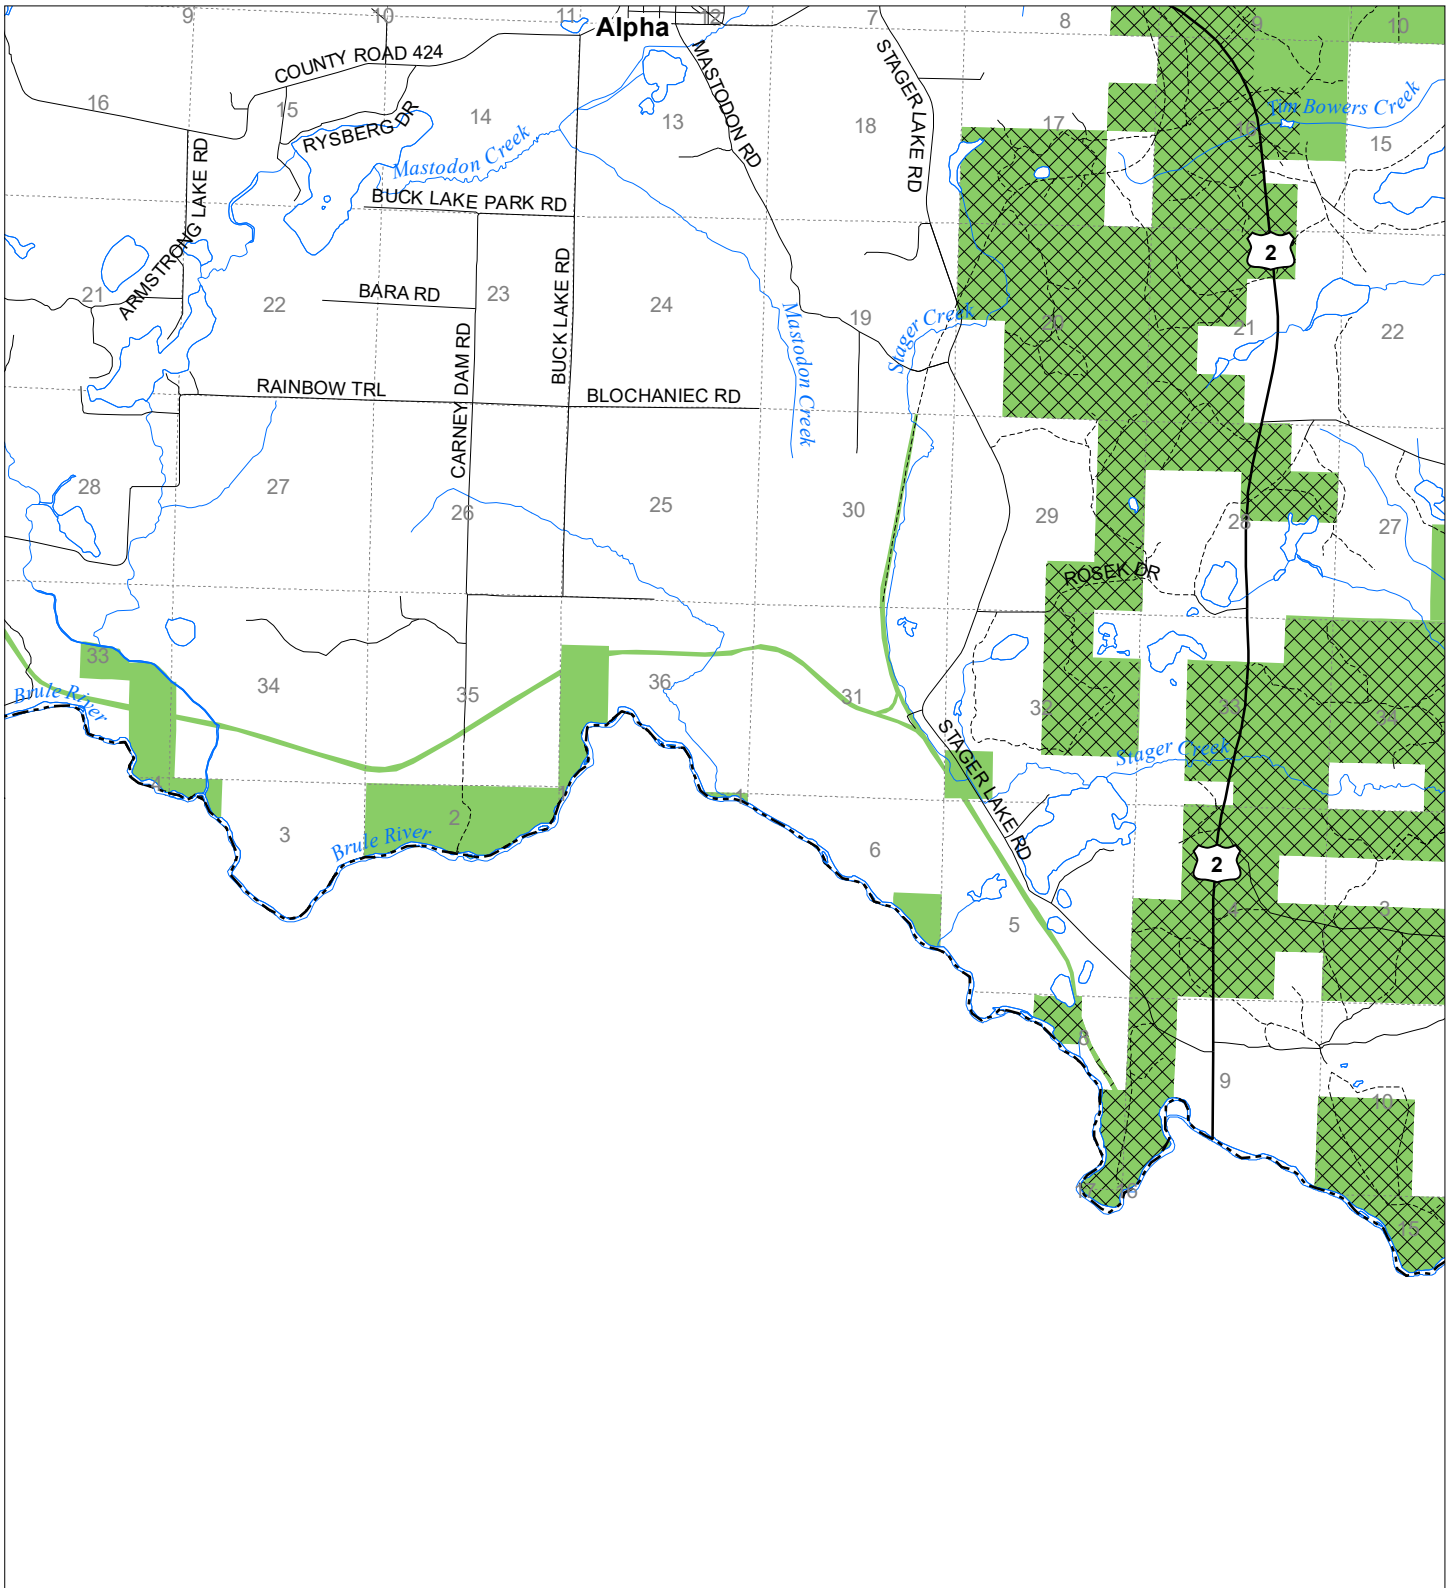

Fuelwood Collection
Iron County
T41N,R33W

-  State land open to fuelwood collection
-  State land closed to fuelwood collection

Effective: March 1, 2021