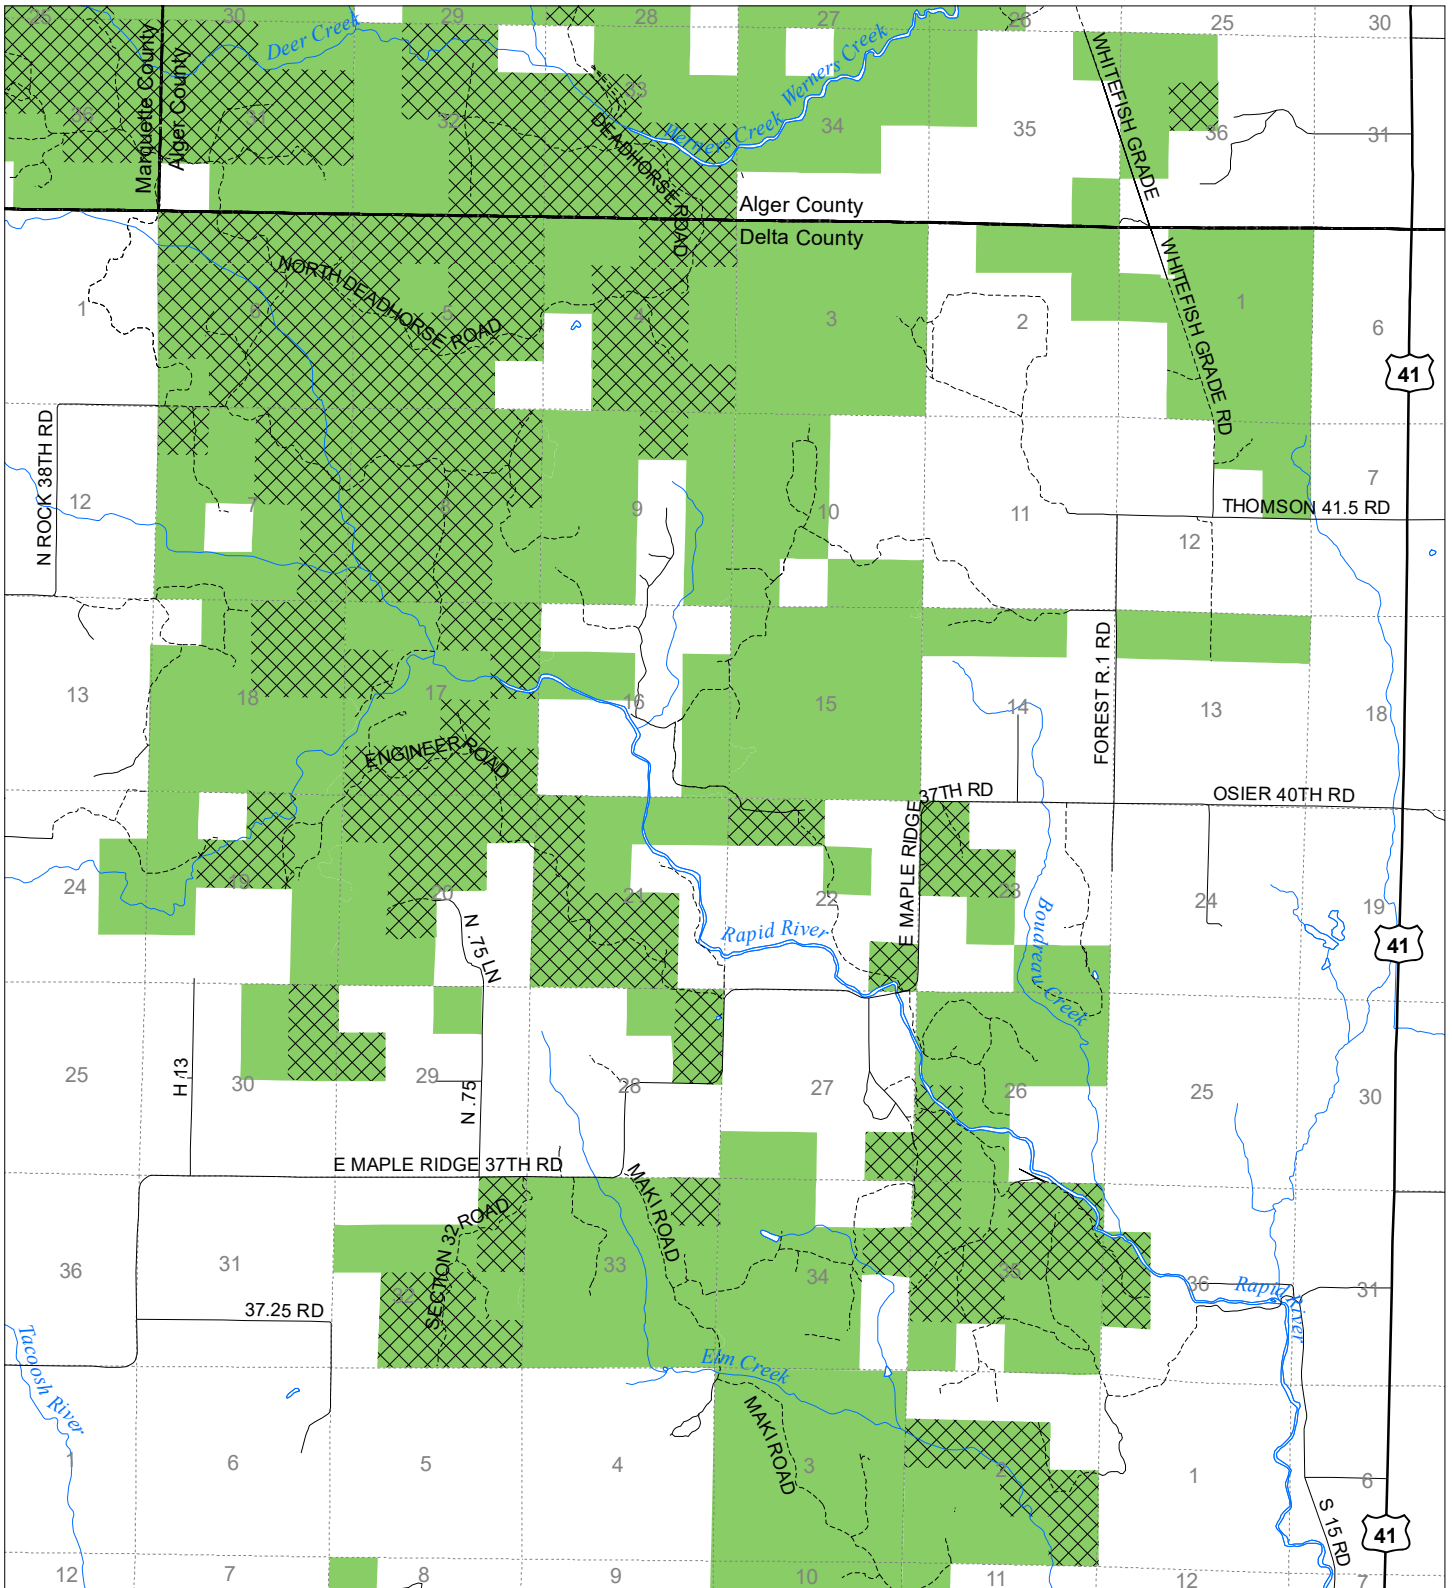

Fuelwood Collection Delta County T43N,R22W

- State land open to fuelwood collection
- State land closed to fuelwood collection

Effective: March 1, 2021

 0 Miles 1
 0.5
 02/02/2021