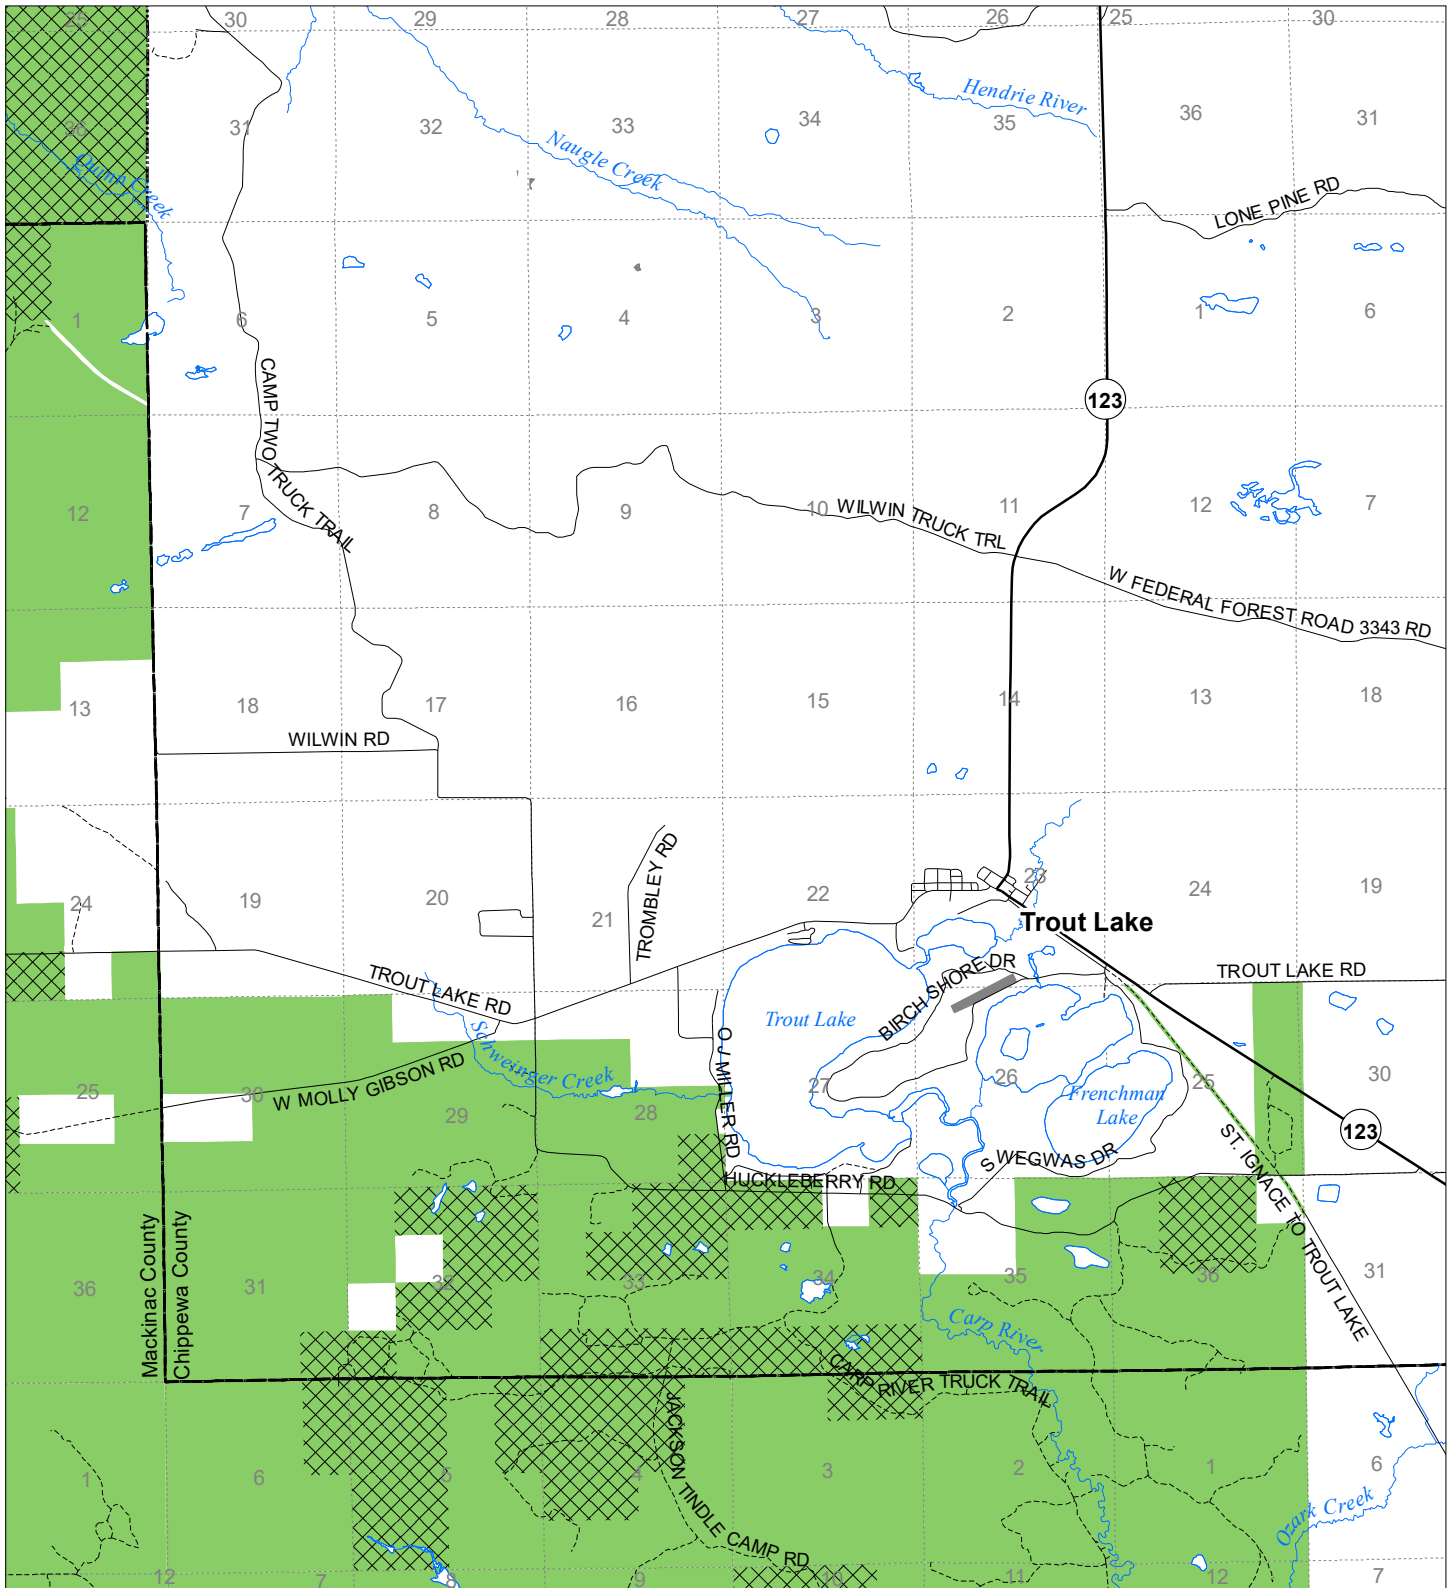

Fuelwood Collection  
Chippewa County  
**T44N,R06W**

- State land open to fuelwood collection
- State land closed to fuelwood collection

Effective: March 1, 2021

02/02/2021