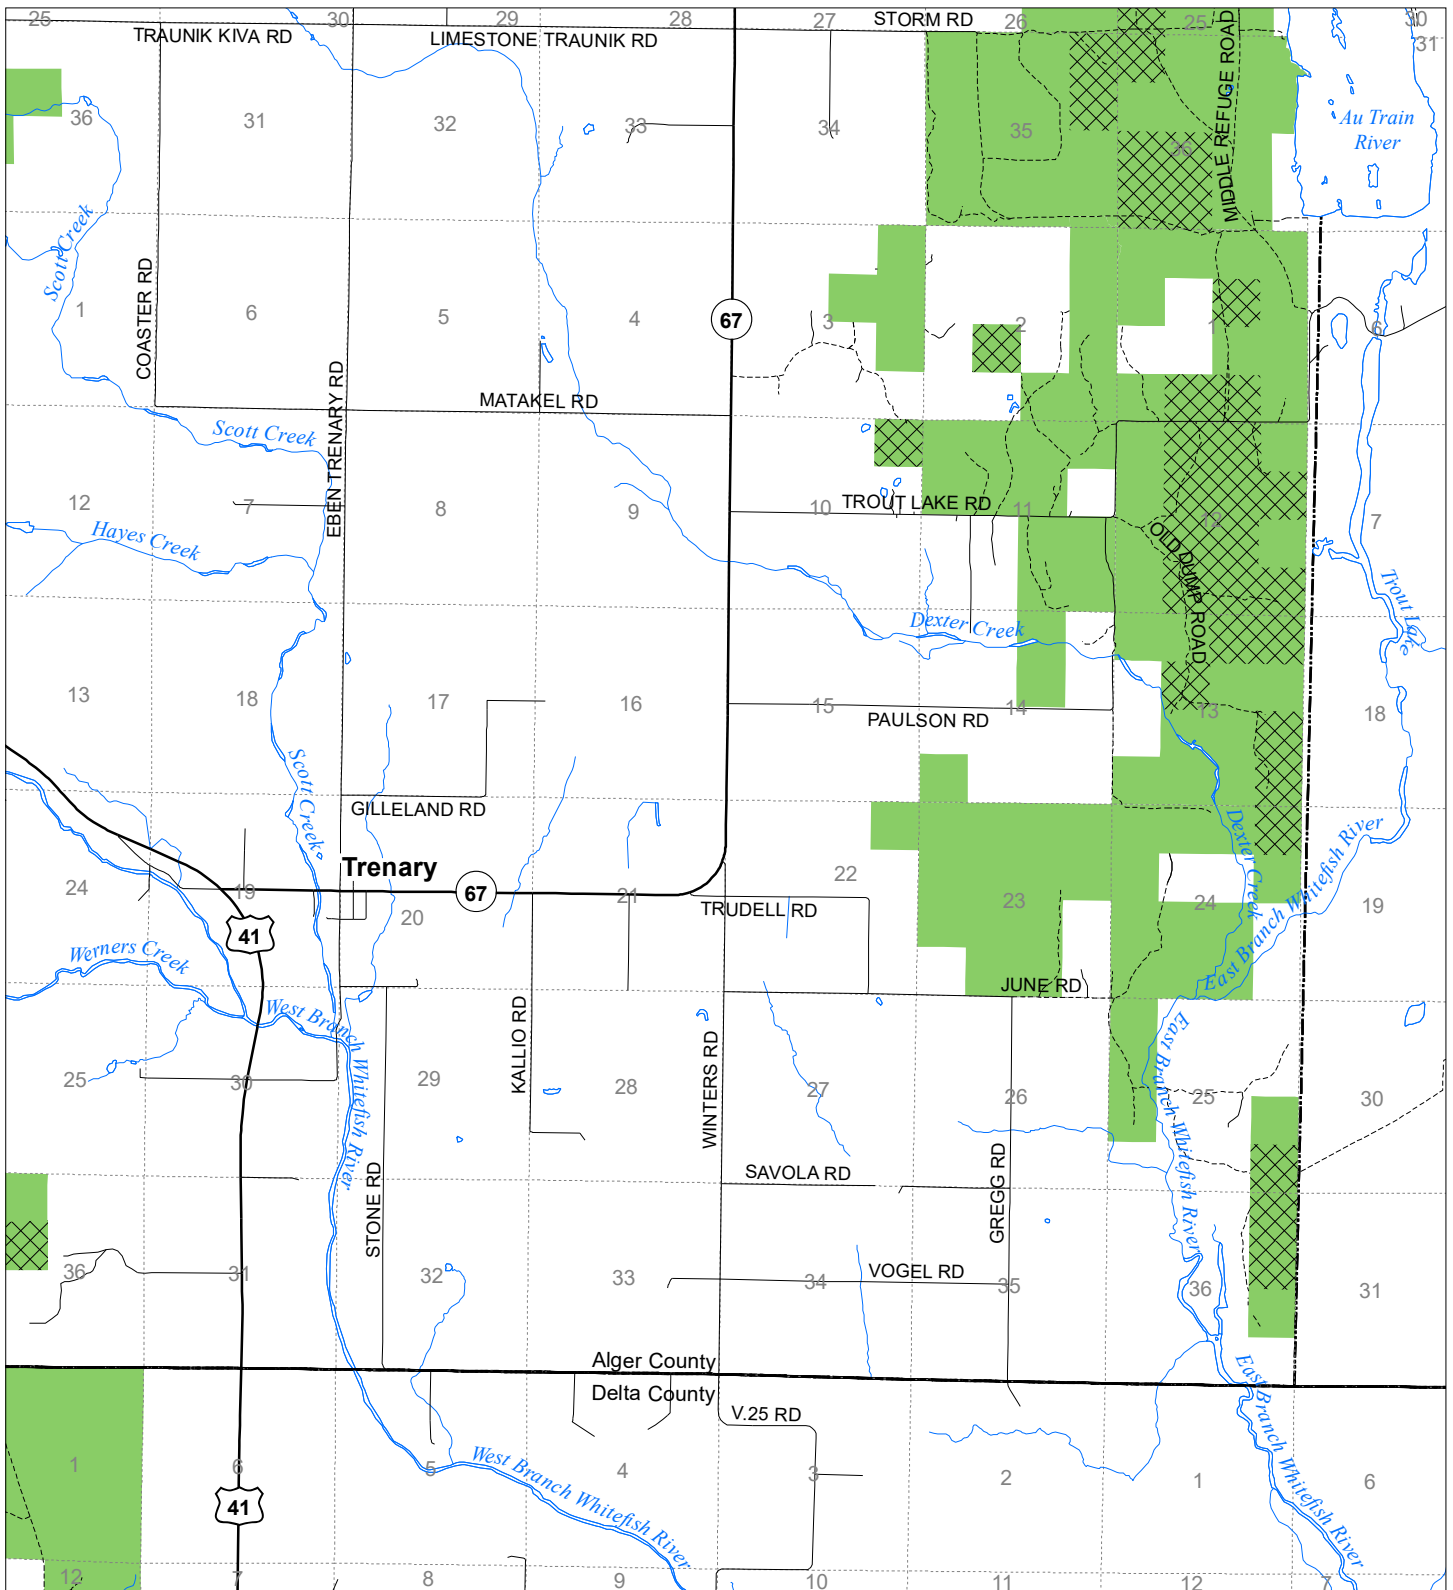

Fuelwood Collection Alger County T44N,R21W

- State land open to fuelwood collection
- State land closed to fuelwood collection

Effective: March 1, 2021

 Miles
 0 0.5 1

02/02/2021