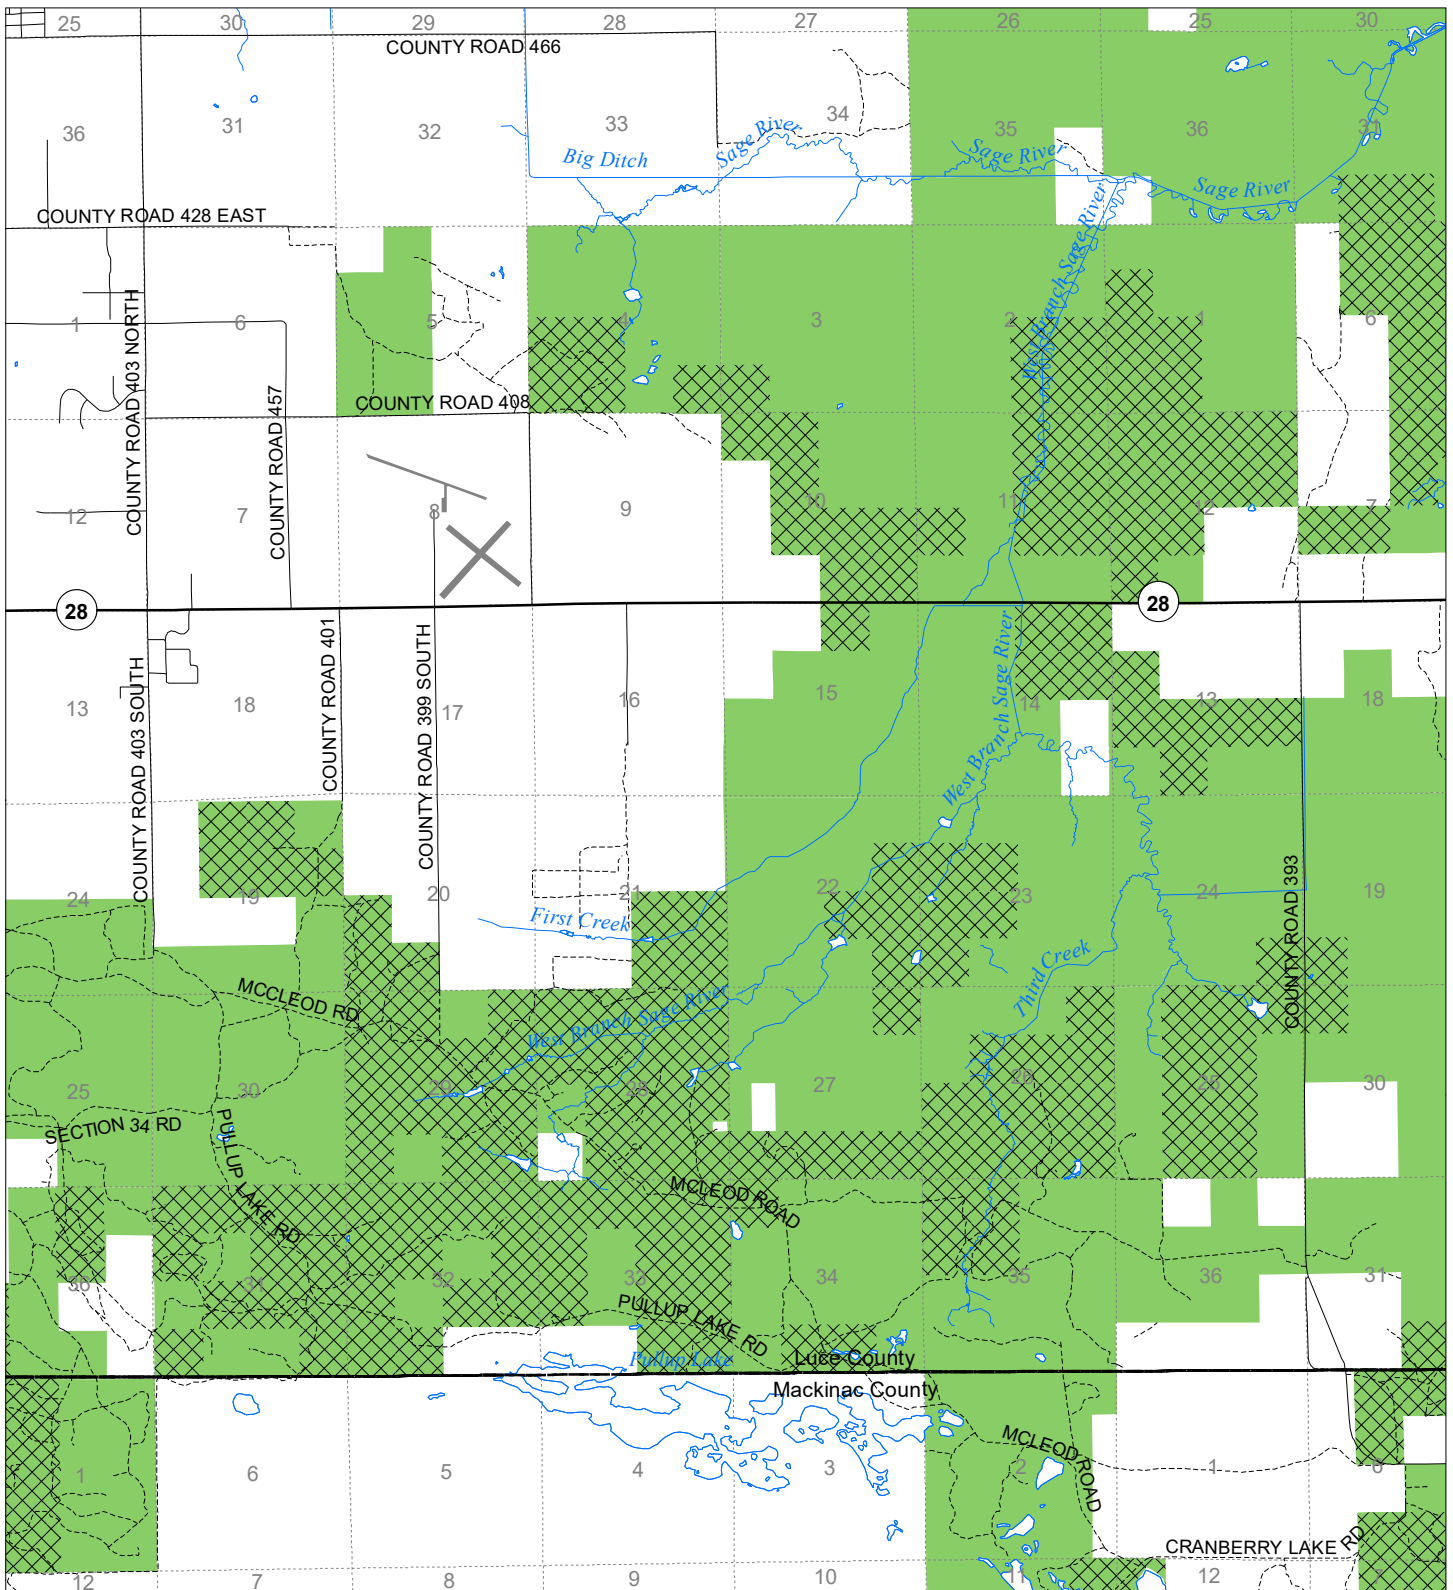

Fuelwood Collection Luce County T45N,R09W

- State land open to fuelwood collection
- State land closed to fuelwood collection

Effective: March 1, 2021

N
Miles
0 0.5 1

02/02/2021