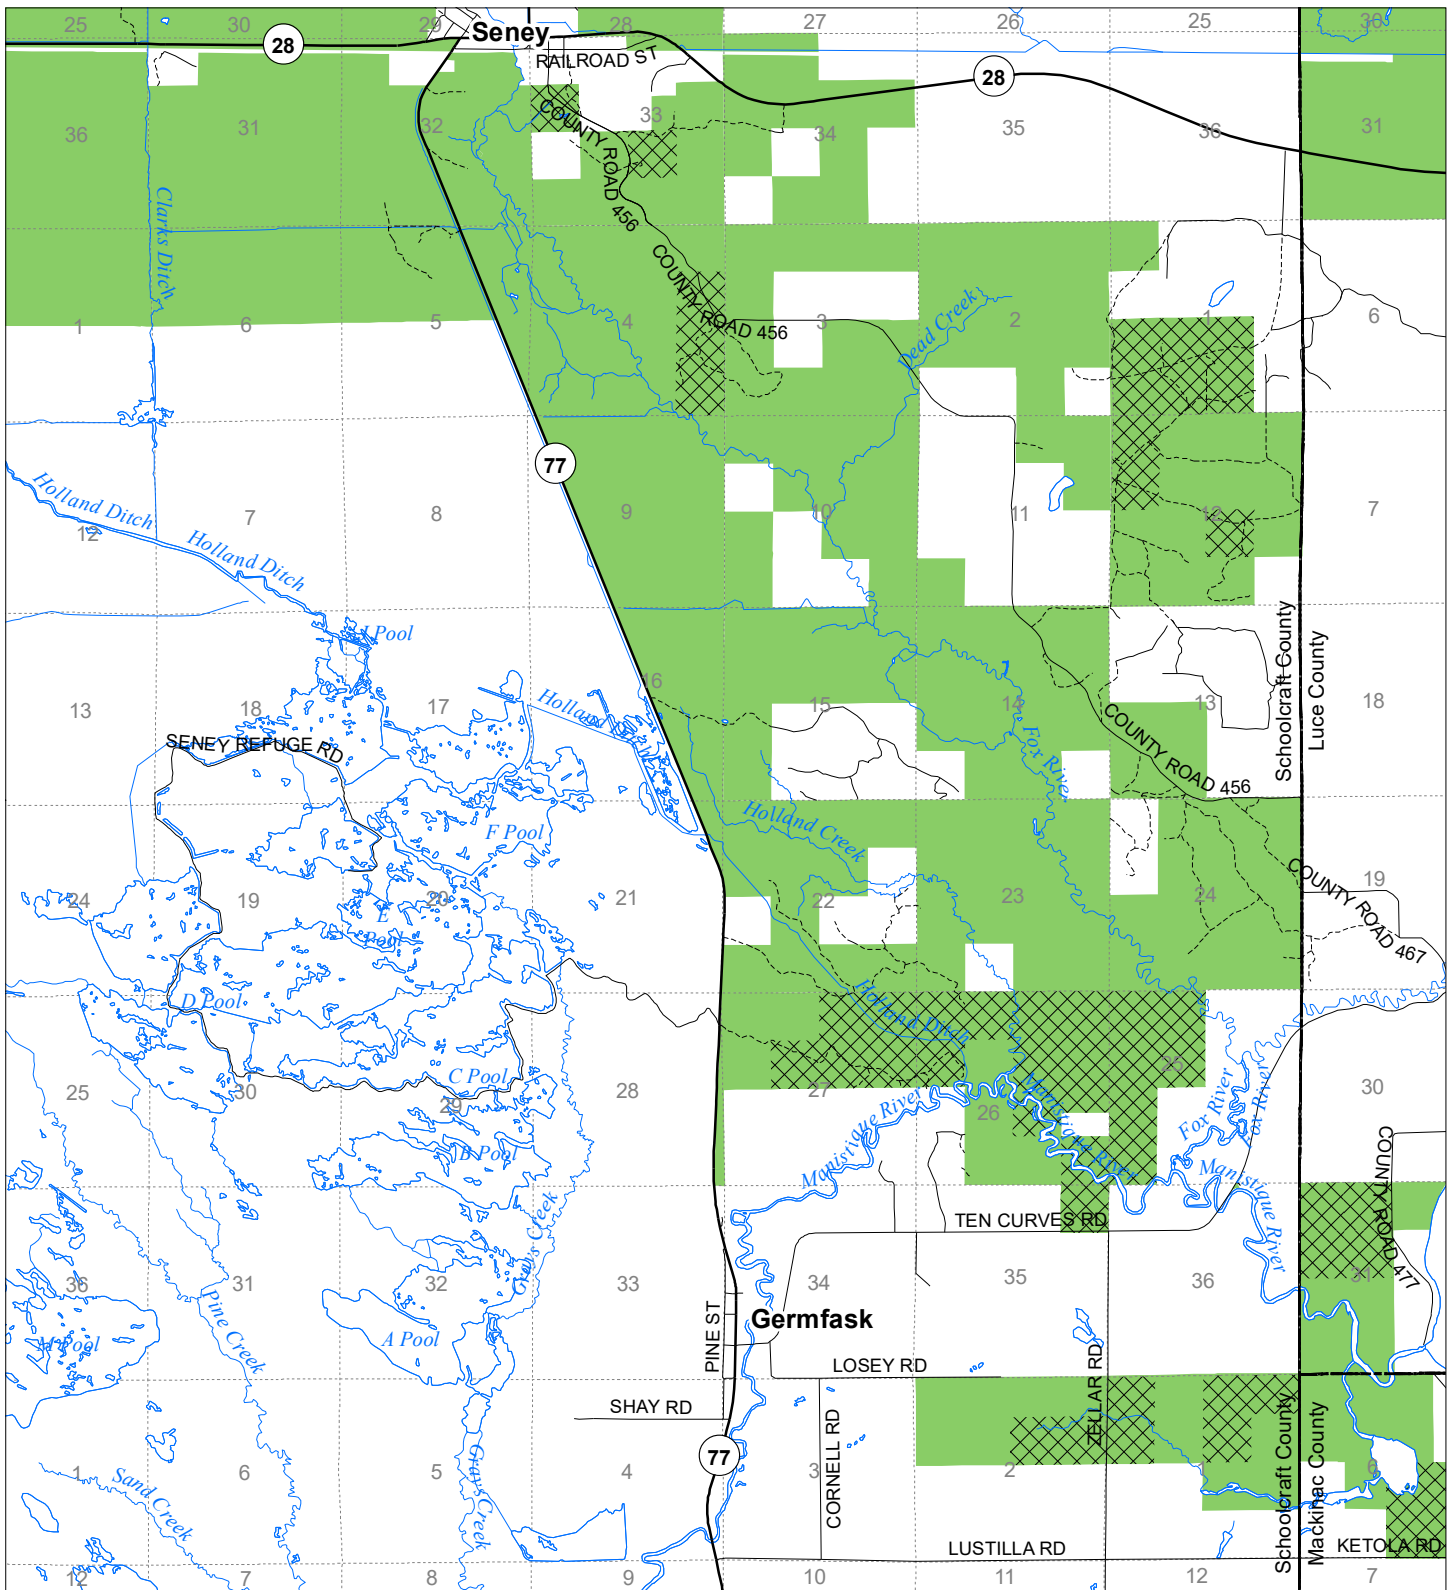

Fuelwood Collection
 Schoolcraft County
T45N,R13W

State land open to fuelwood collection
 State land closed to fuelwood collection
 Effective: March 1, 2021

N
 Miles
 0 0.5 1
 02/02/2021