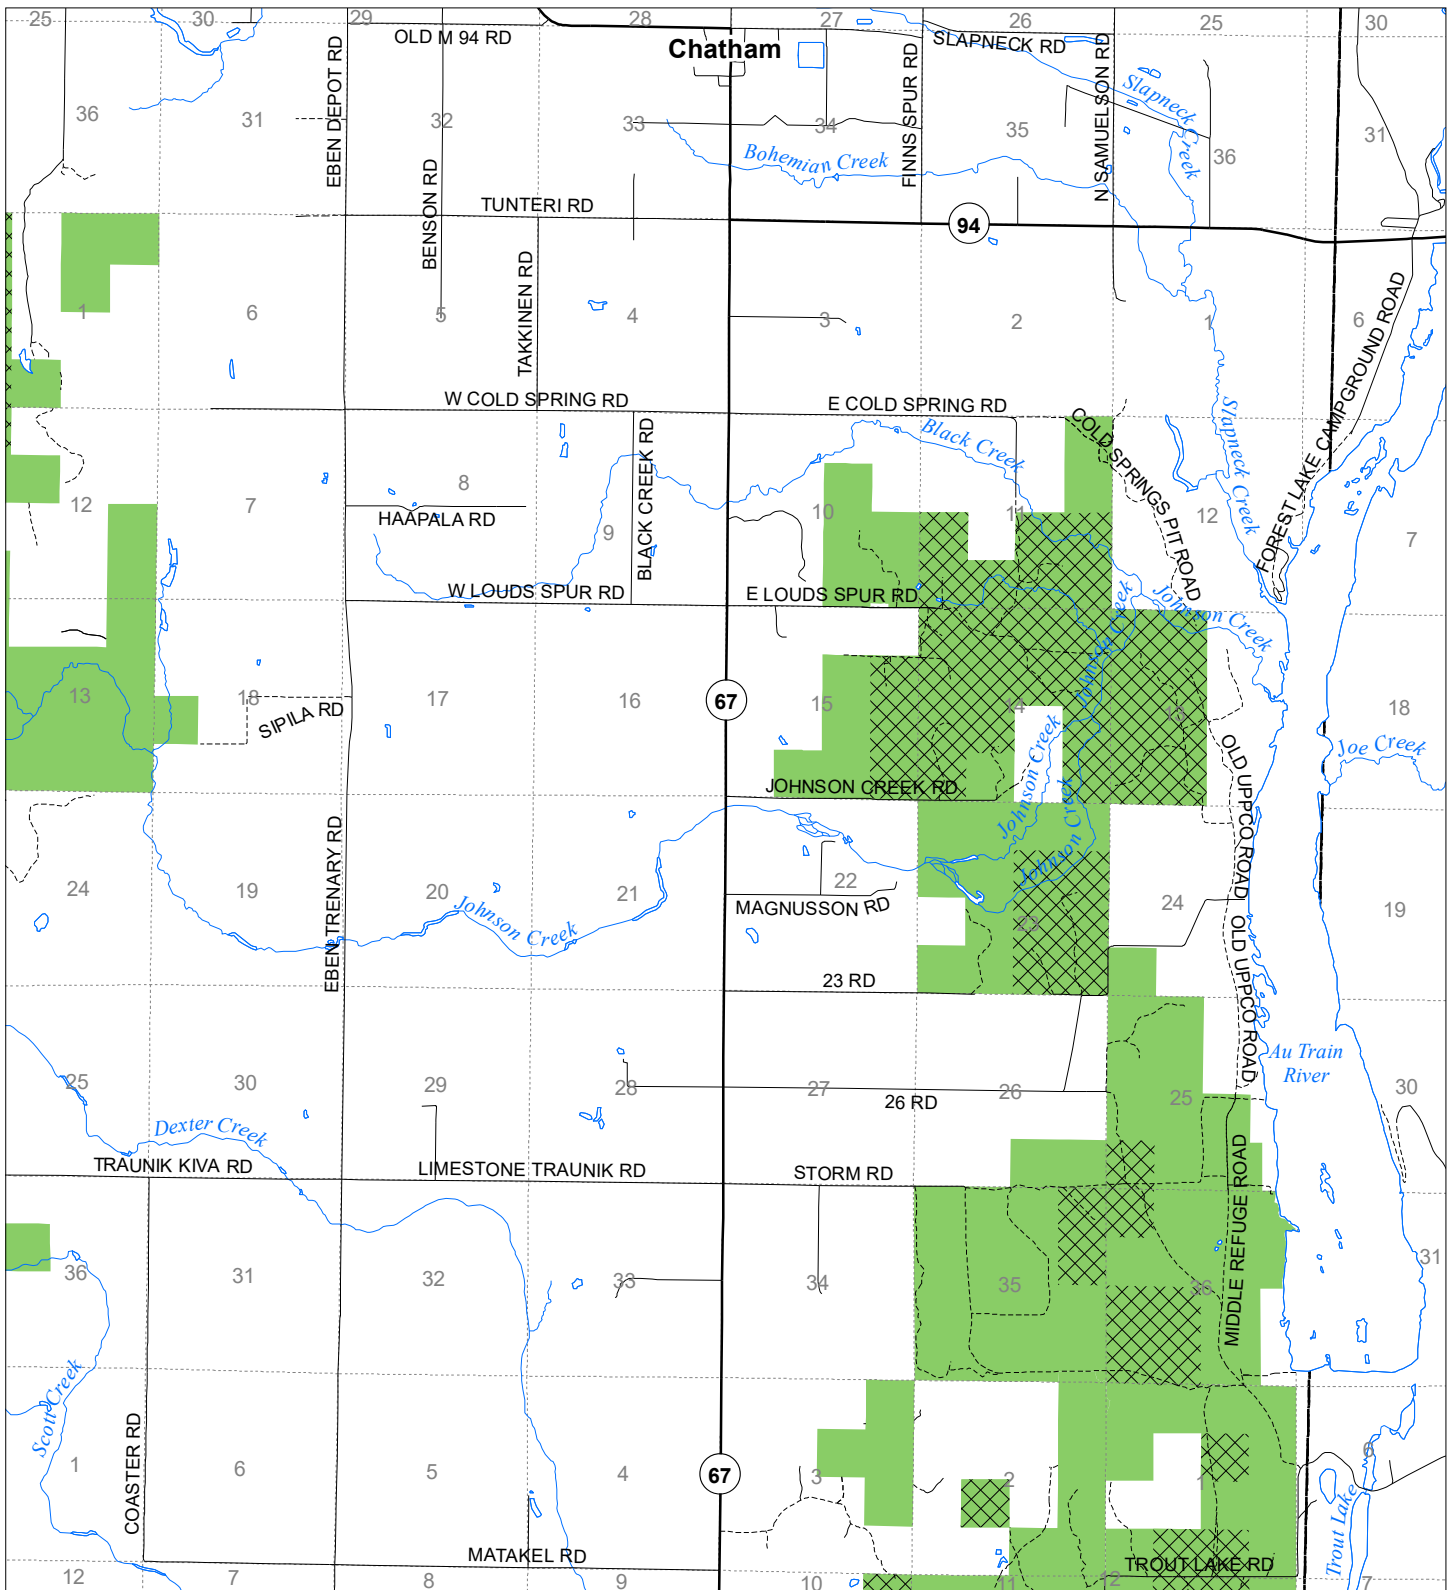

Fuelwood Collection Alger County T45N,R21W

State land open to fuelwood collection
 State land closed to fuelwood collection
 Effective: March 1, 2021

N
 Miles
 0 0.5 1
 02/02/2021