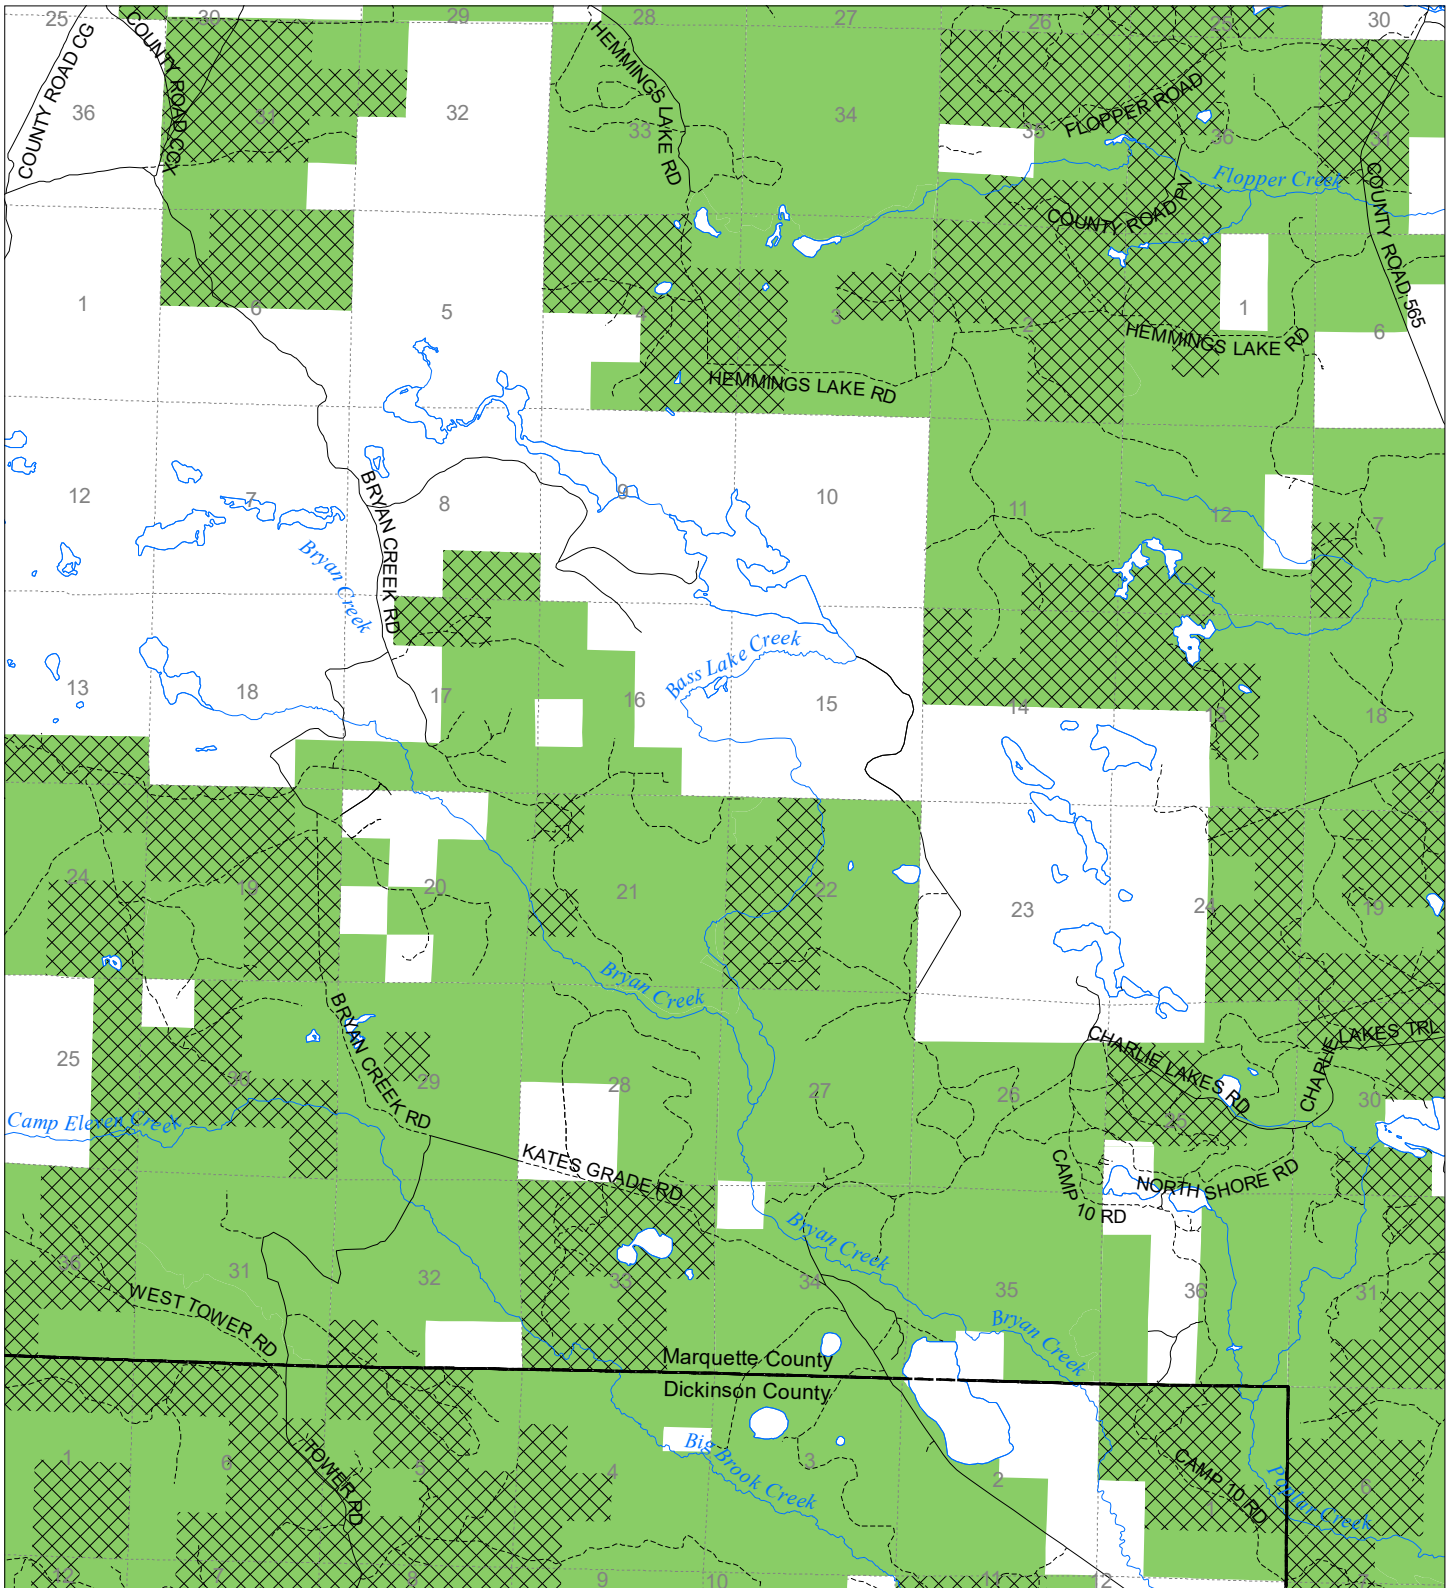

Fuelwood Collection
 Marquette County
T45N,R27W

- State land open to fuelwood collection
- State land closed to fuelwood collection

Effective: March 1, 2021

N
 Miles
 0 0.5 1

02/02/2021