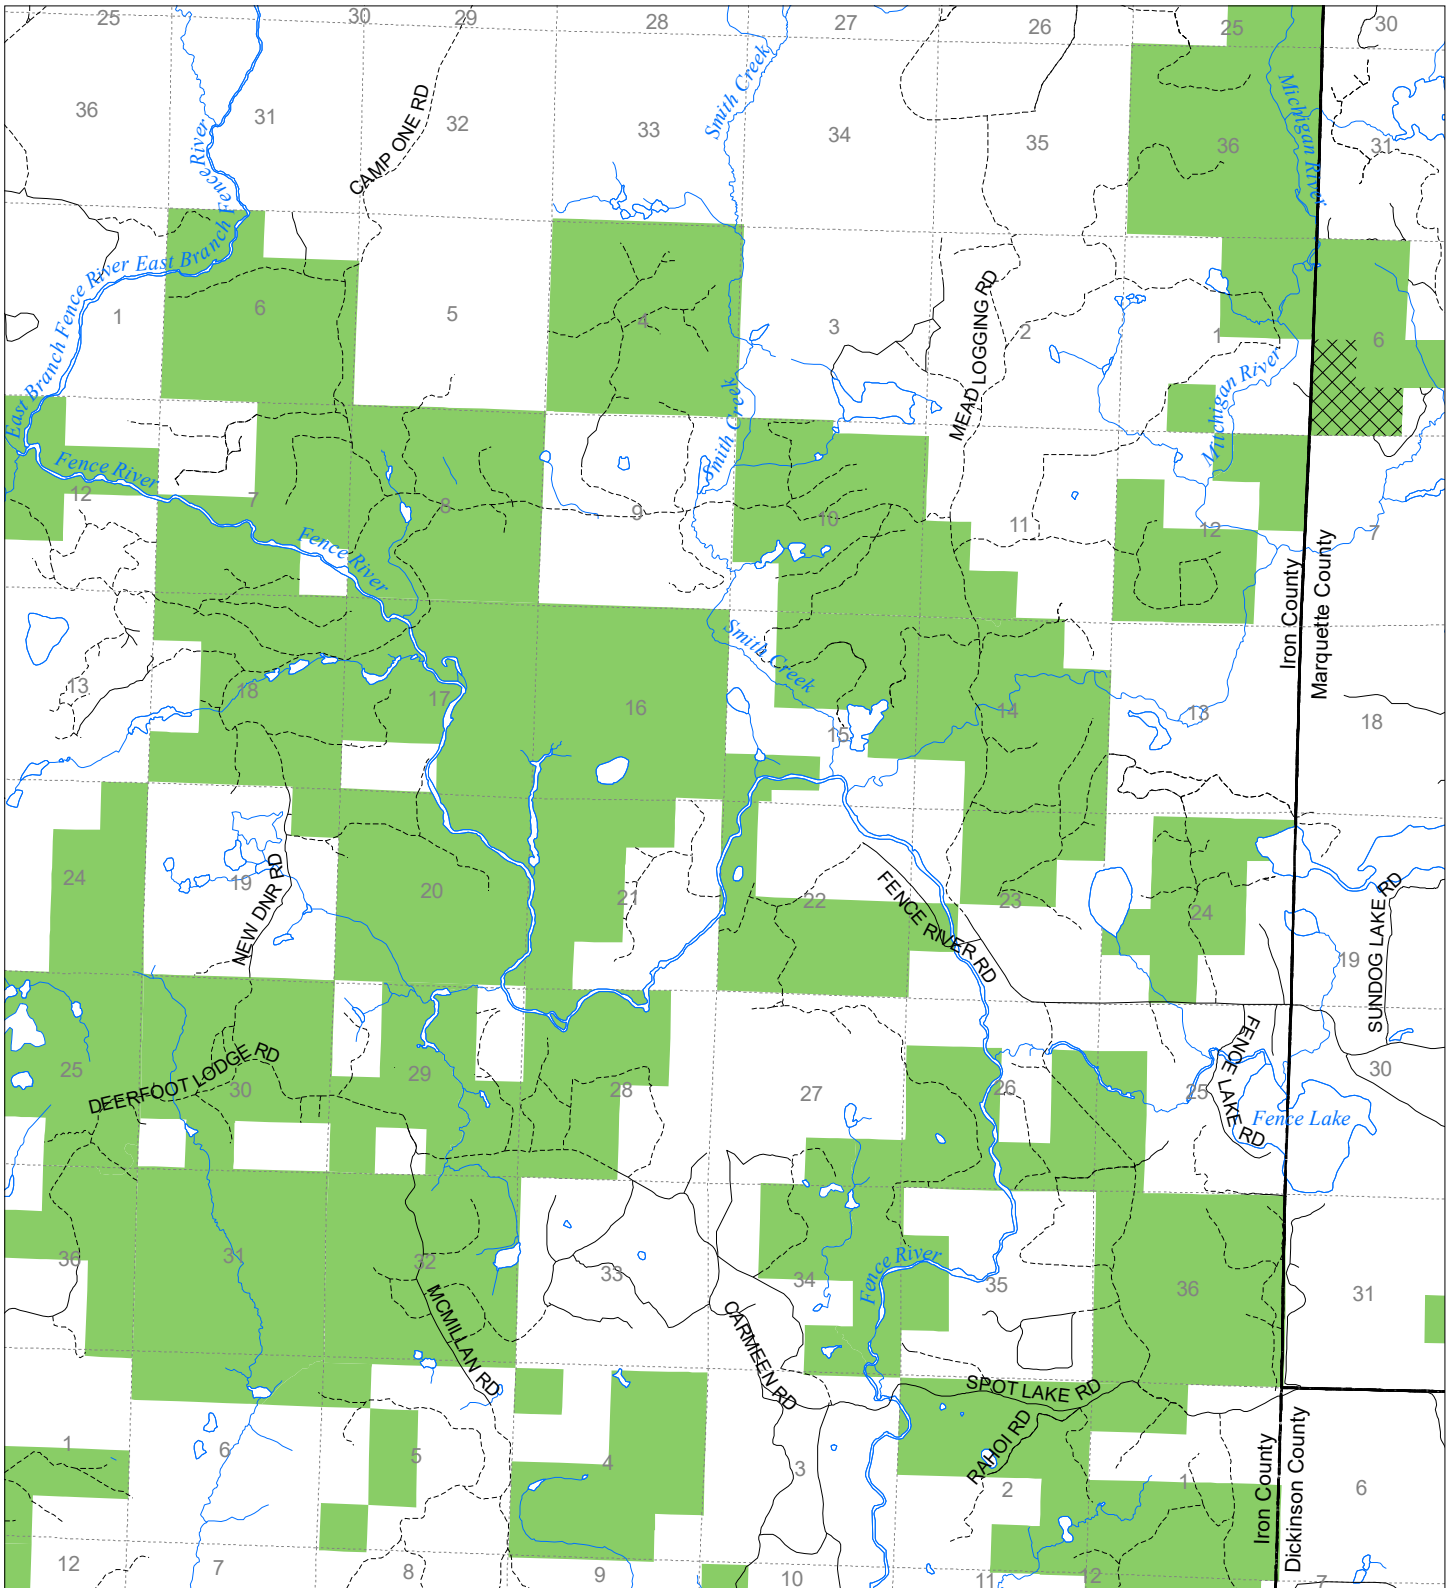

Fuelwood Collection Iron County T45N,R31W

- State land open to fuelwood collection
- State land closed to fuelwood collection

Effective: March 1, 2021

 Miles
 0 0.5 1

02/02/2021