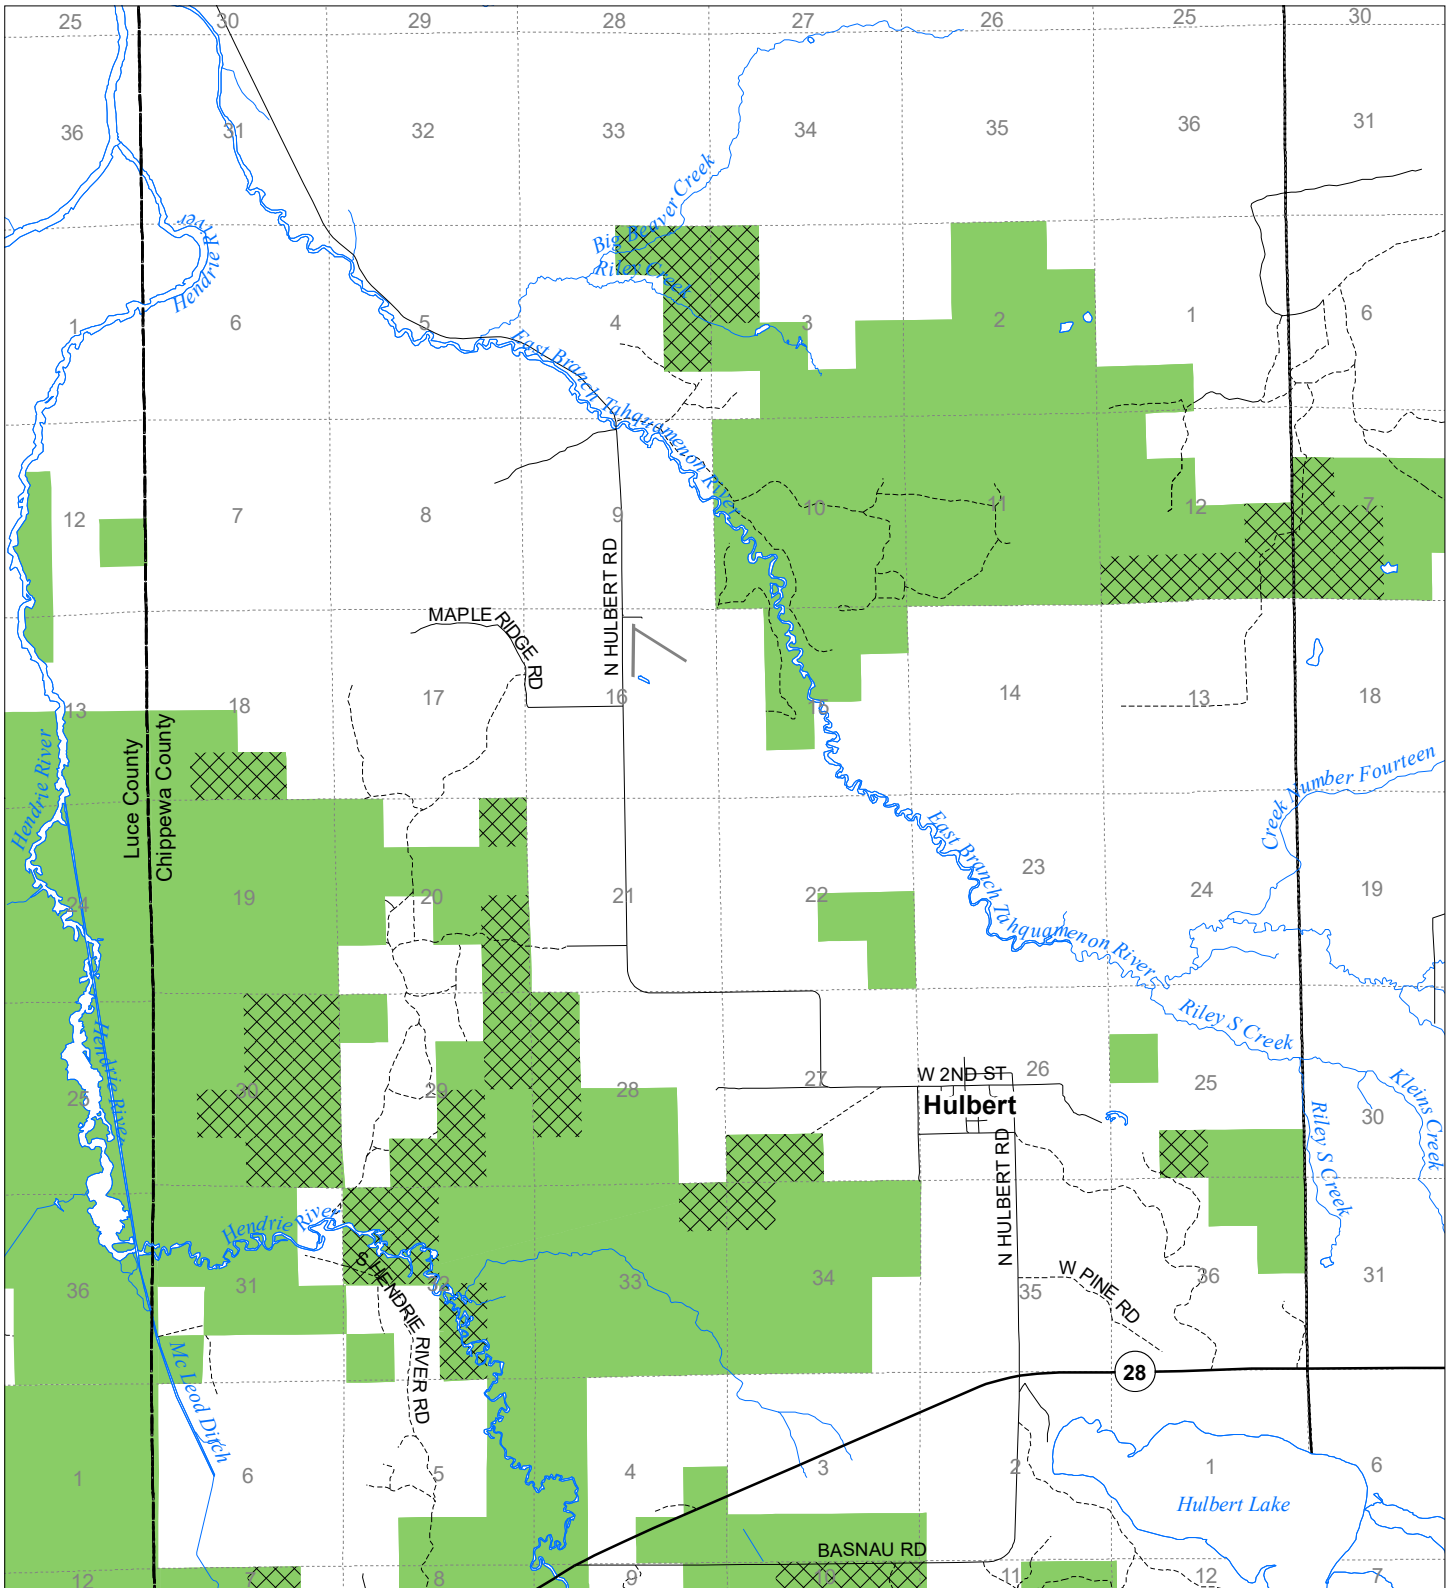

Fuelwood Collection Chippewa County T46N,R07W

- State land open to fuelwood collection
- State land closed to fuelwood collection

Effective: March 1, 2021

N
Miles
0 0.5 1

02/02/2021