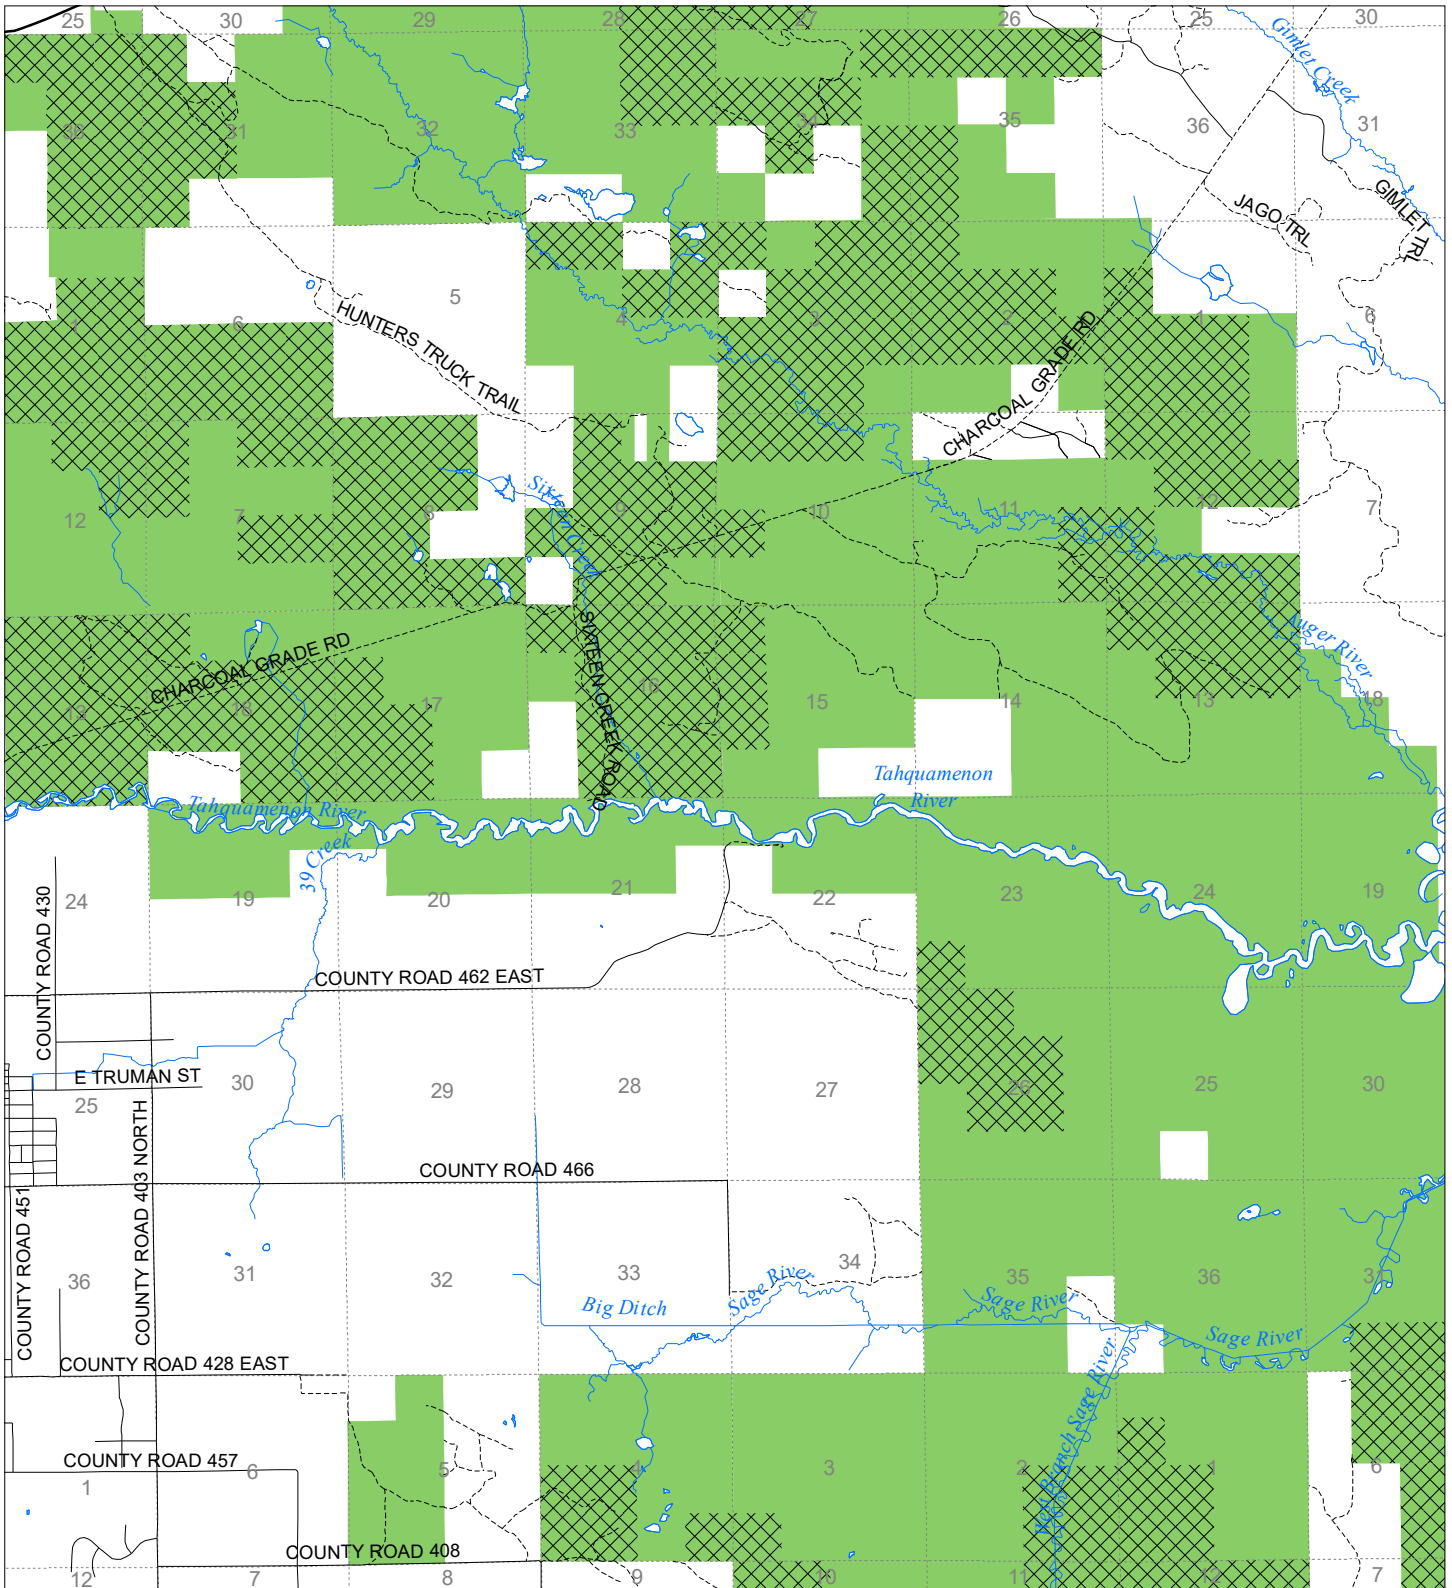

Fuelwood Collection Luce County T46N,R09W

State land open to fuelwood collection
 State land closed to fuelwood collection
 Effective: March 1, 2021

N
 Miles
 0 0.5 1
 02/02/2021