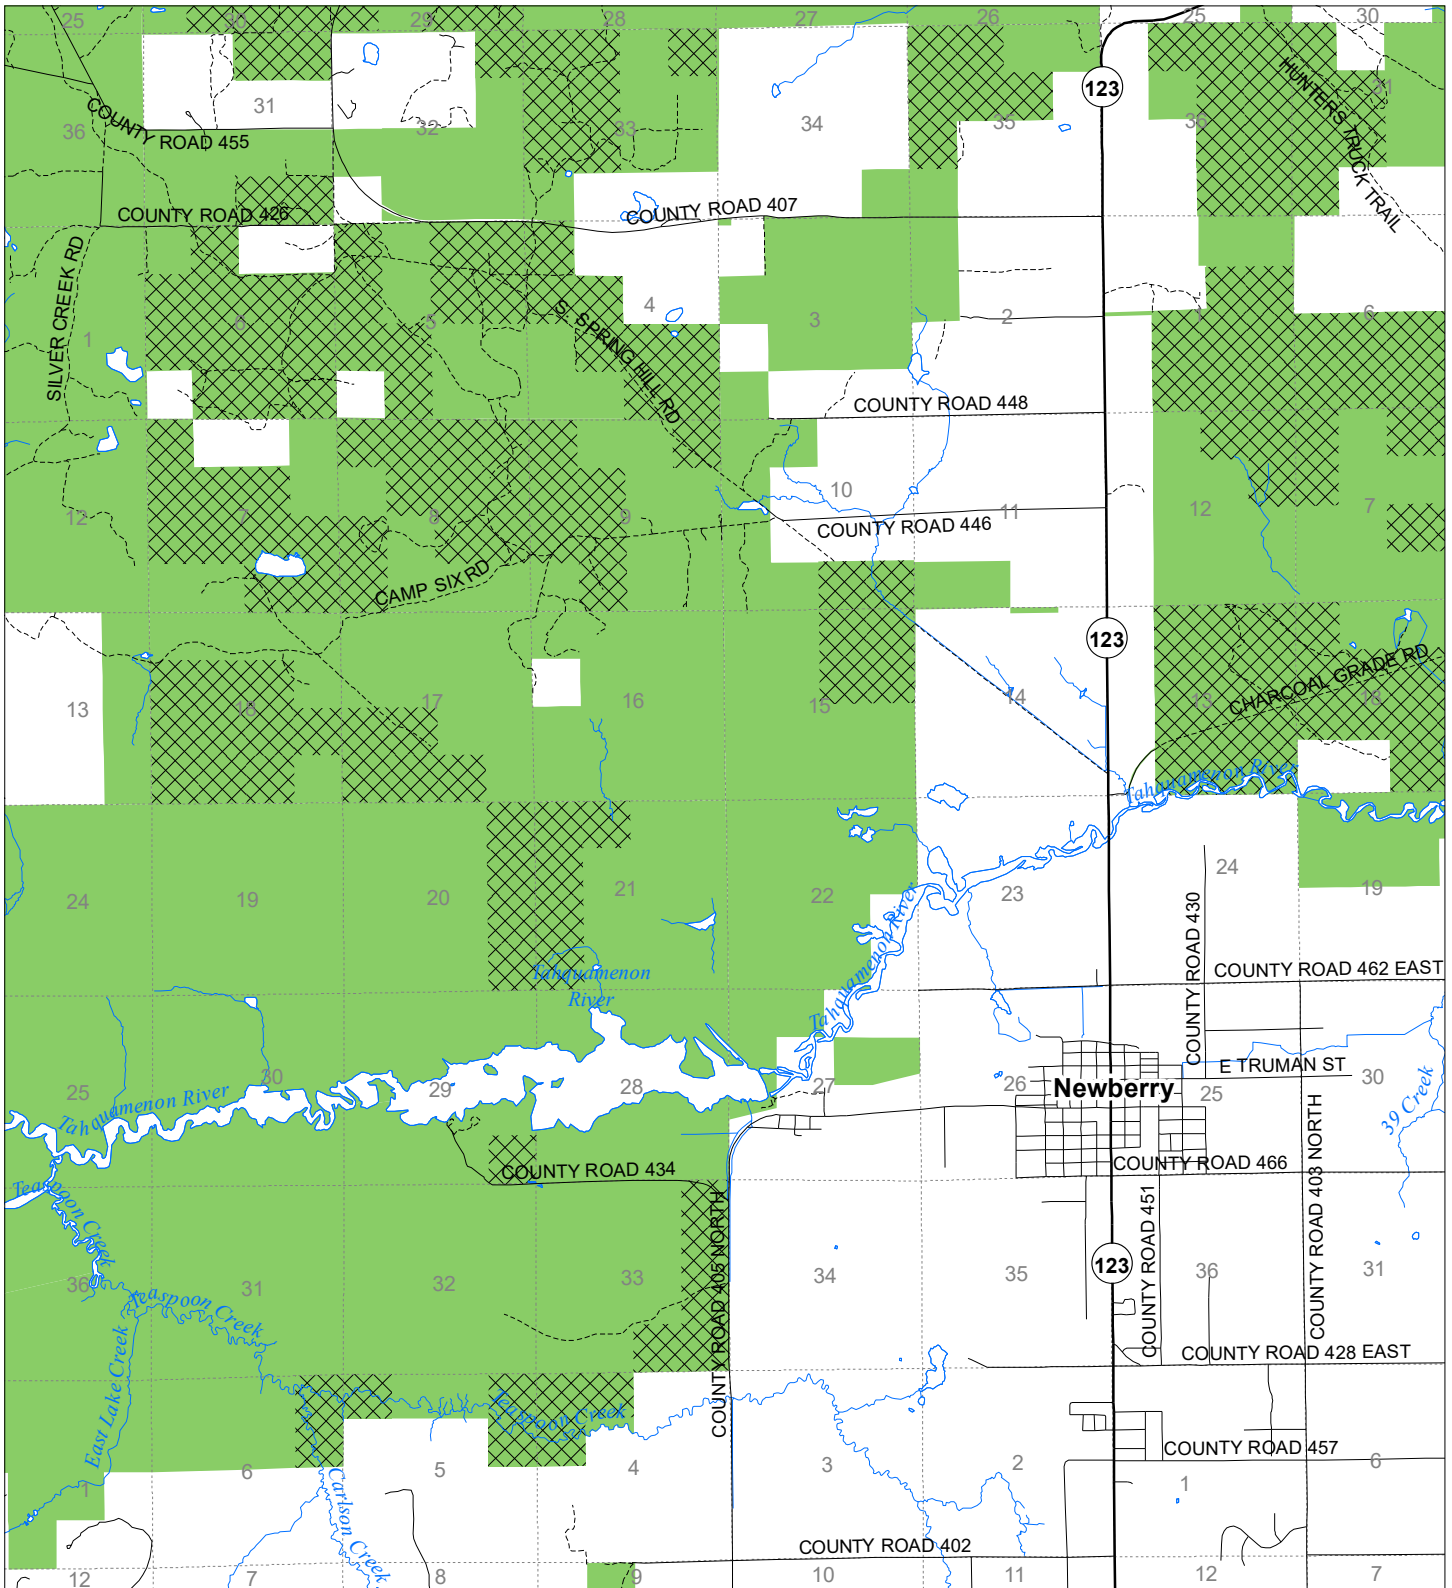

# Fuelwood Collection Luce County T46N,R10W

- State land open to fuelwood collection
- State land closed to fuelwood collection

Effective: March 1, 2021

N  
Miles  
0 0.5 1

02/02/2021