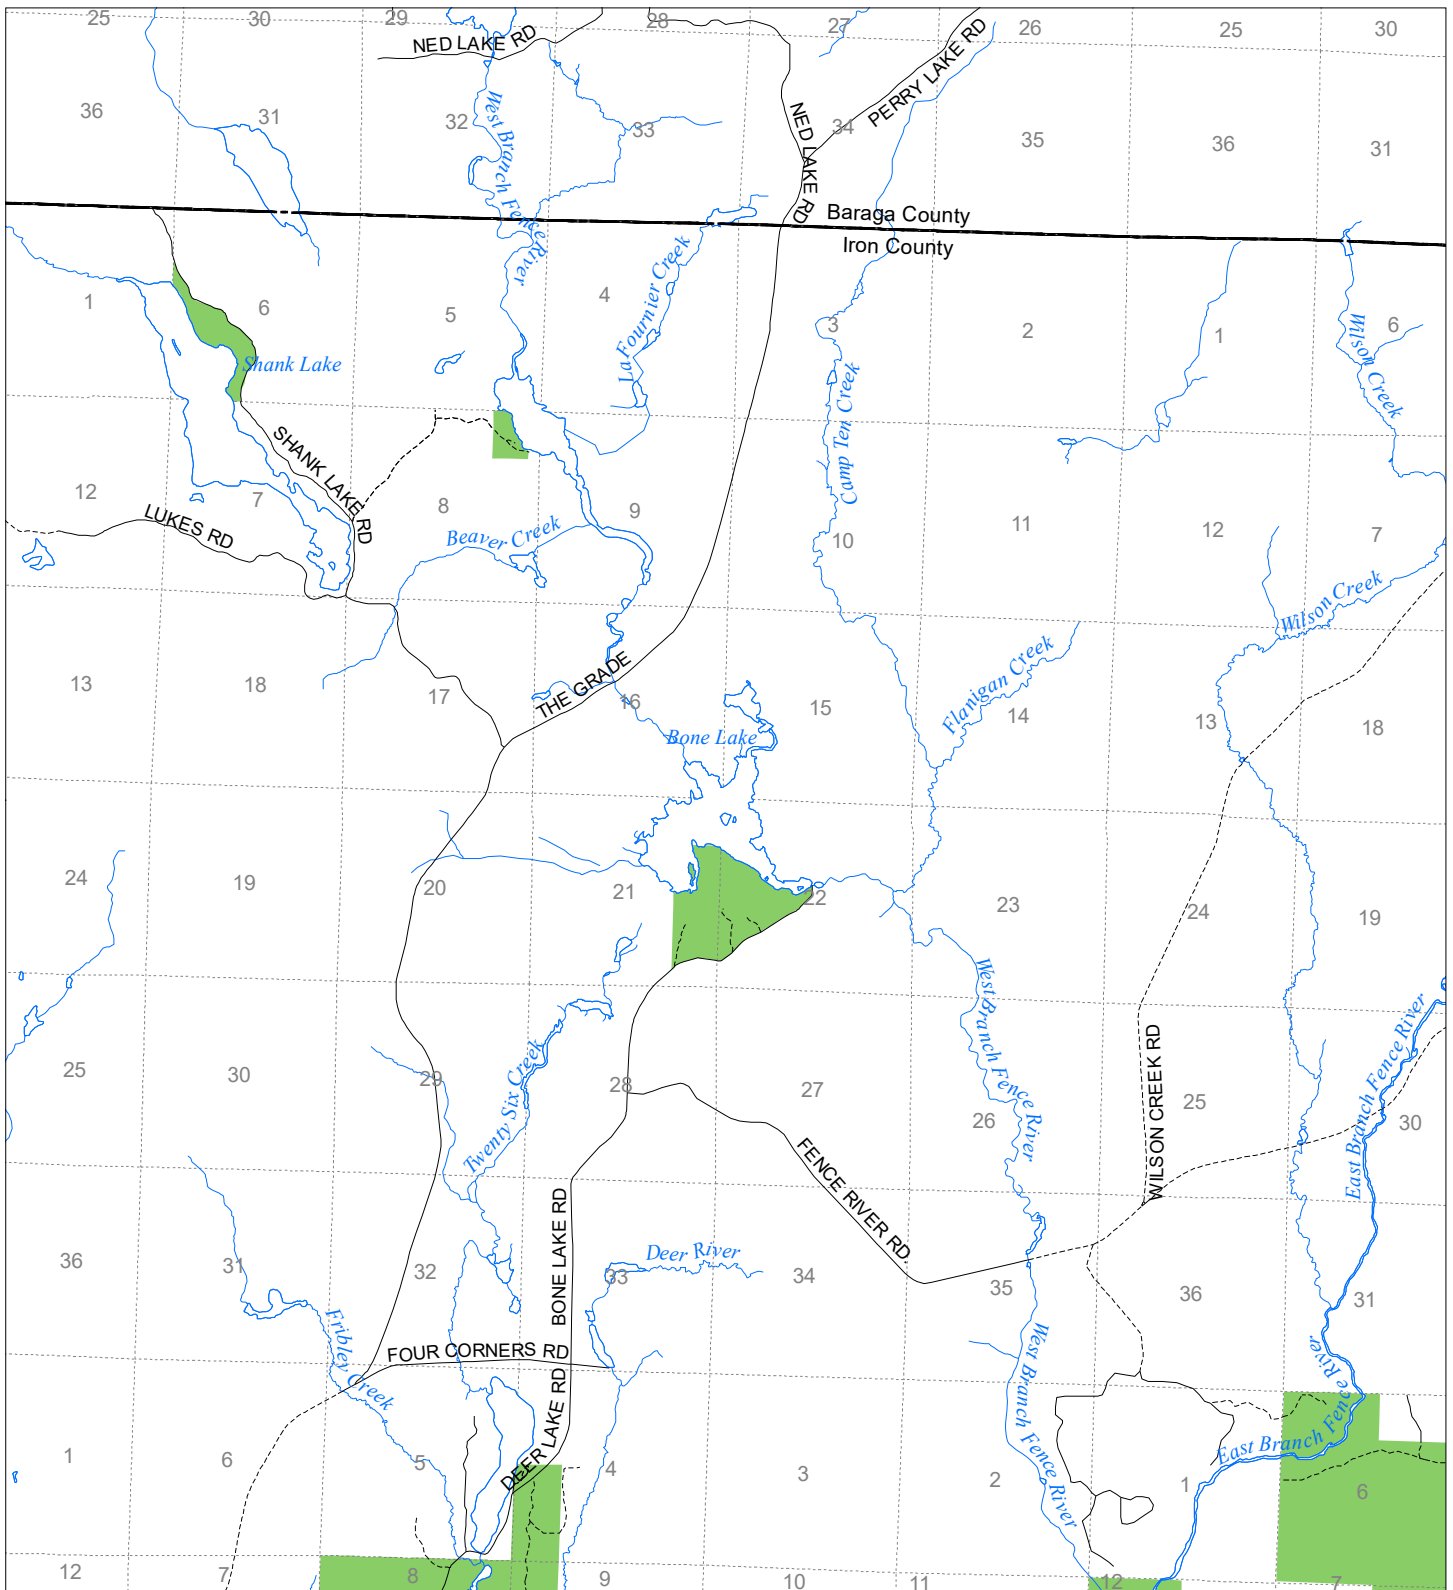

Fuelwood Collection Iron County T46N,R32W

- State land open to fuelwood collection
- State land closed to fuelwood collection

Effective: March 1, 2021

N

Miles

0 0.5 1

02/02/2021