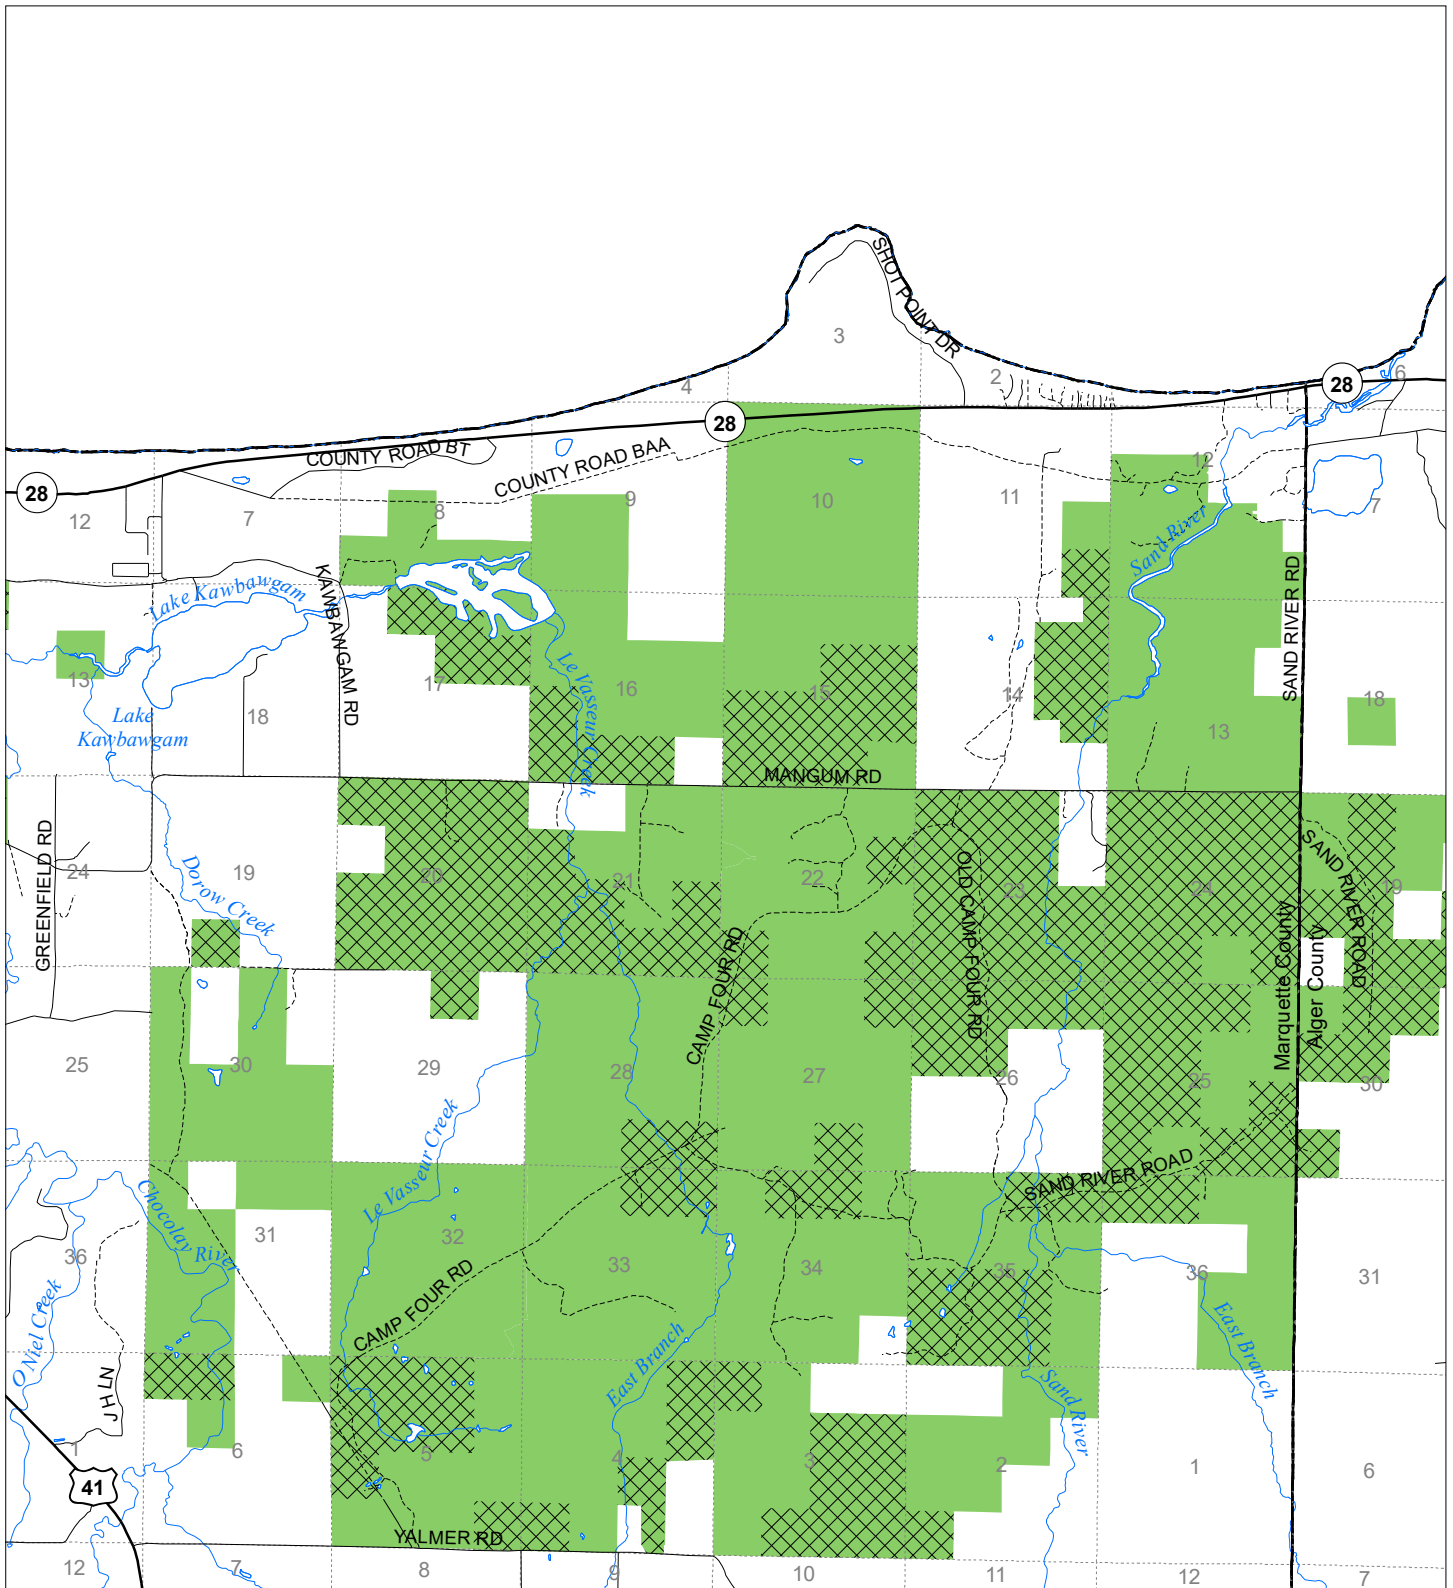

Fuelwood Collection
 Marquette County
T47N,R23W

State land open to fuelwood collection
 State land closed to fuelwood collection
 Effective: March 1, 2021

N
 Miles
 0 0.5 1
 02/02/2021