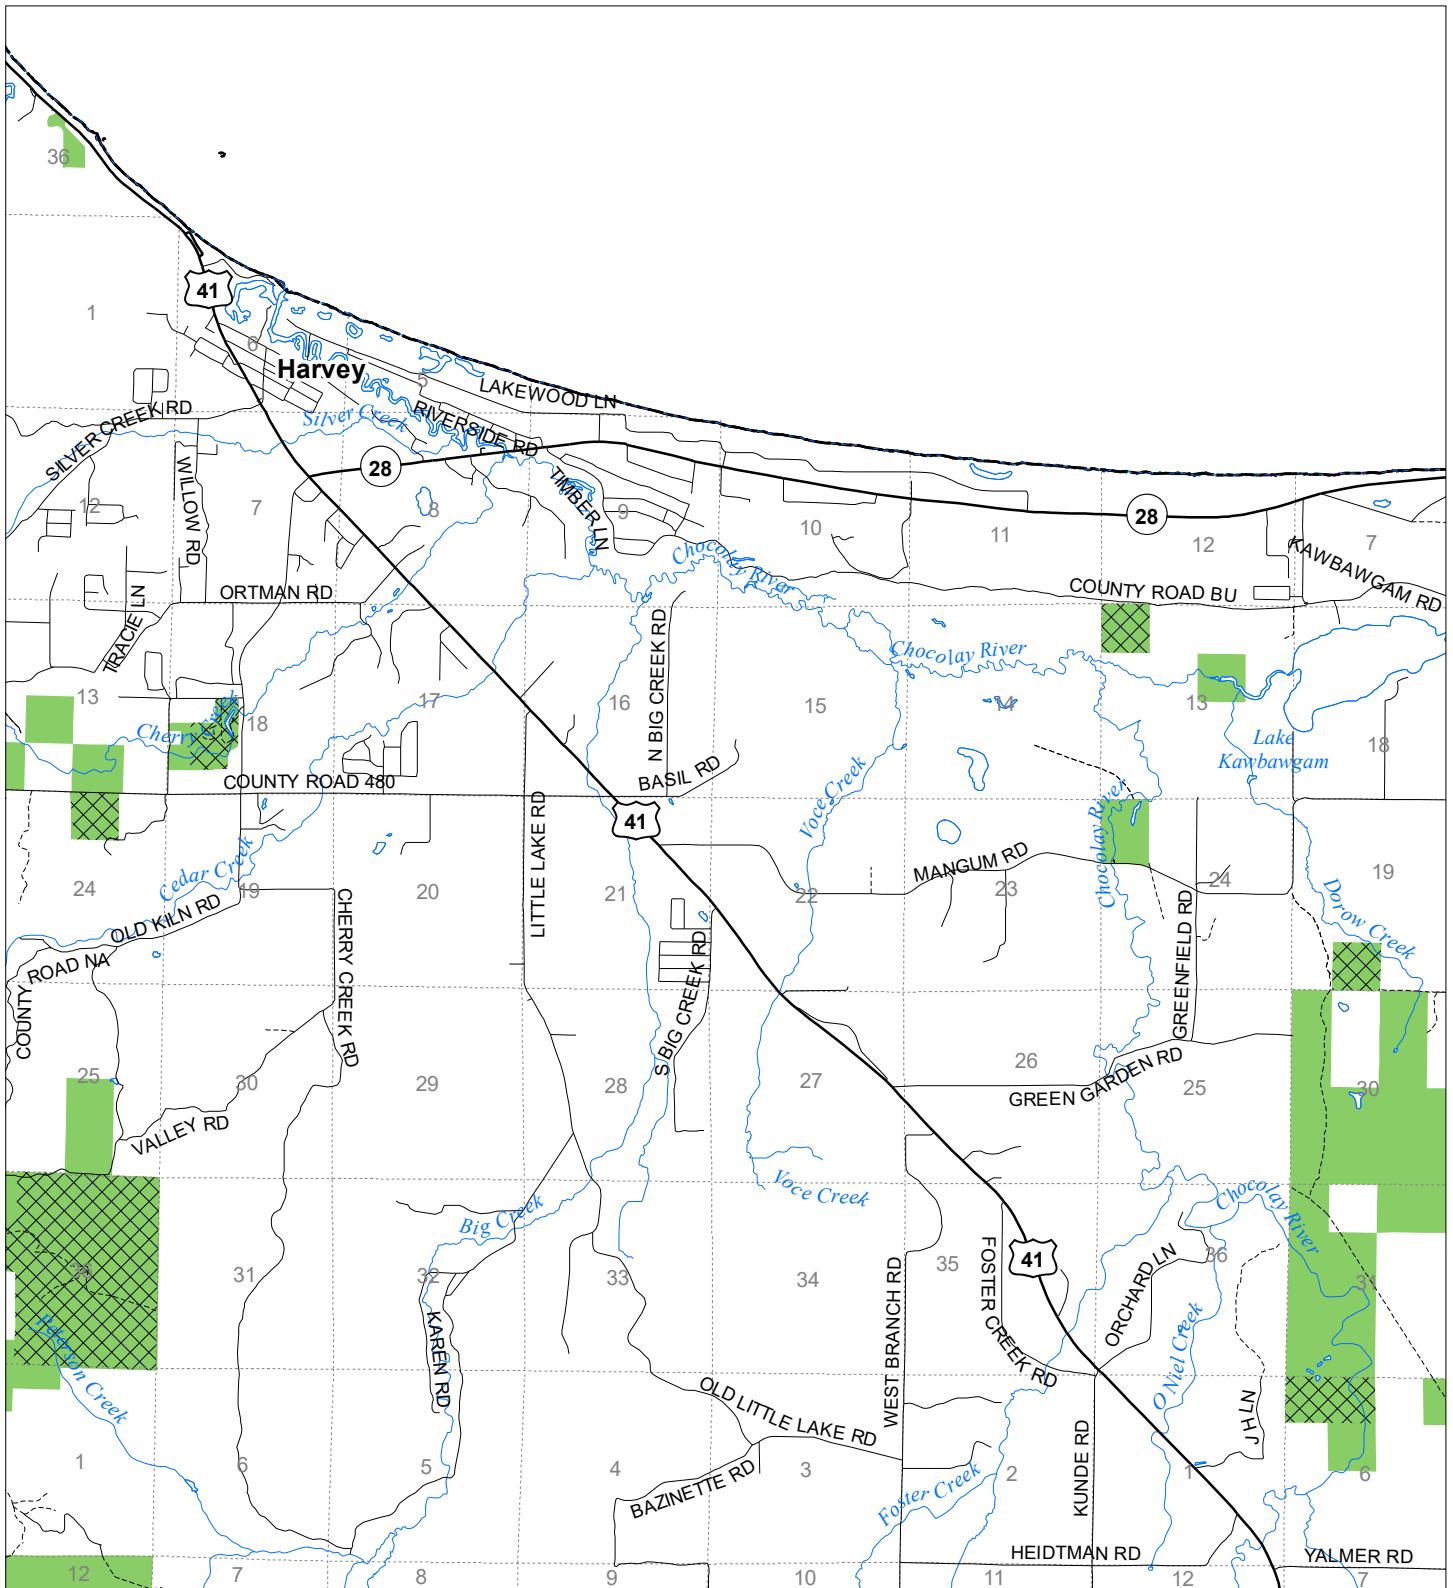

Fuelwood Collection  
 Marquette County  
**T47N,R24W**

- State land open to fuelwood collection
- State land closed to fuelwood collection

Effective: March 1, 2021

  
 Miles  
 0      0.5      1

02/02/2021