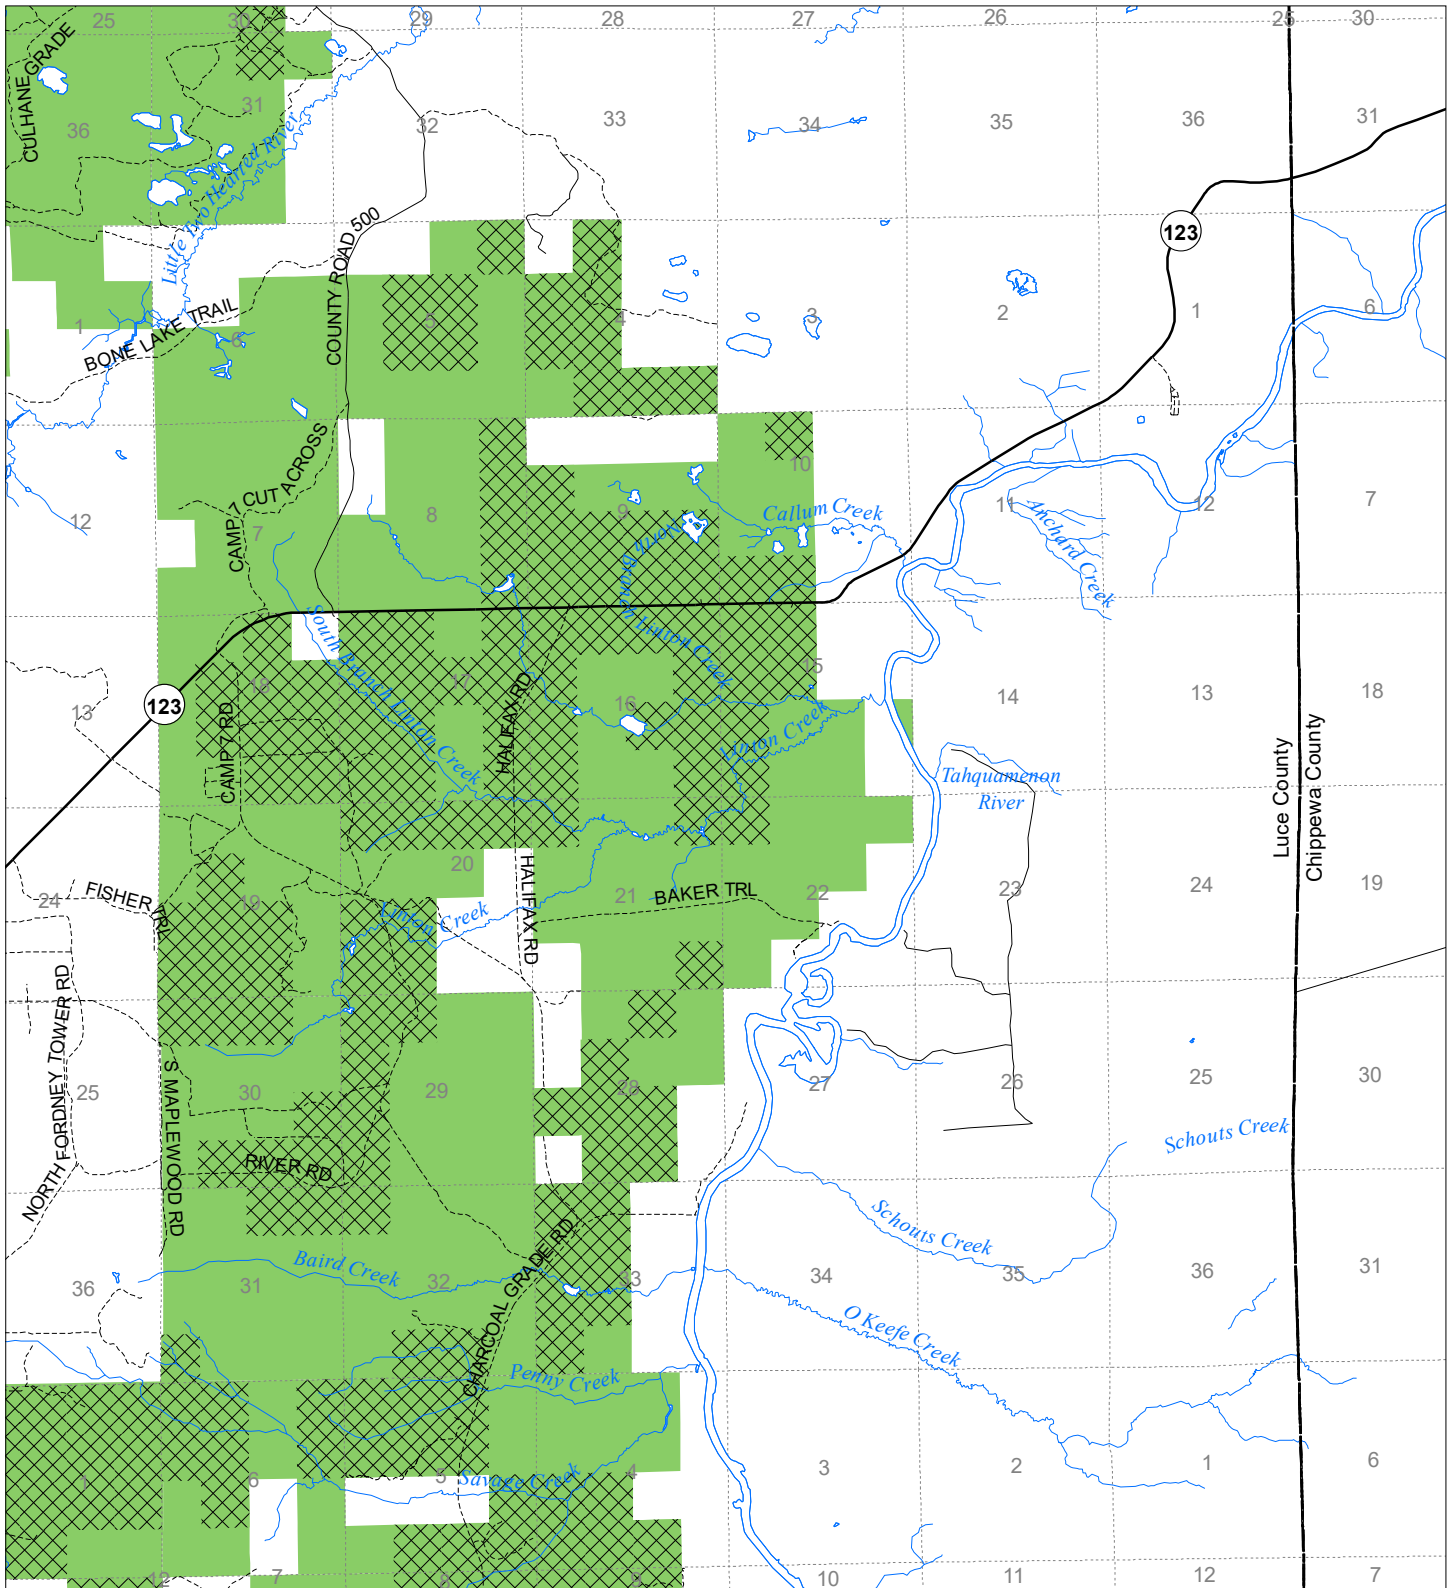

# Fuelwood Collection Luce County T48N,R08W

State land open to fuelwood collection  
 State land closed to fuelwood collection  
 Effective: March 1, 2021

N  
 Miles  
 0 0.5 1

02/02/2021