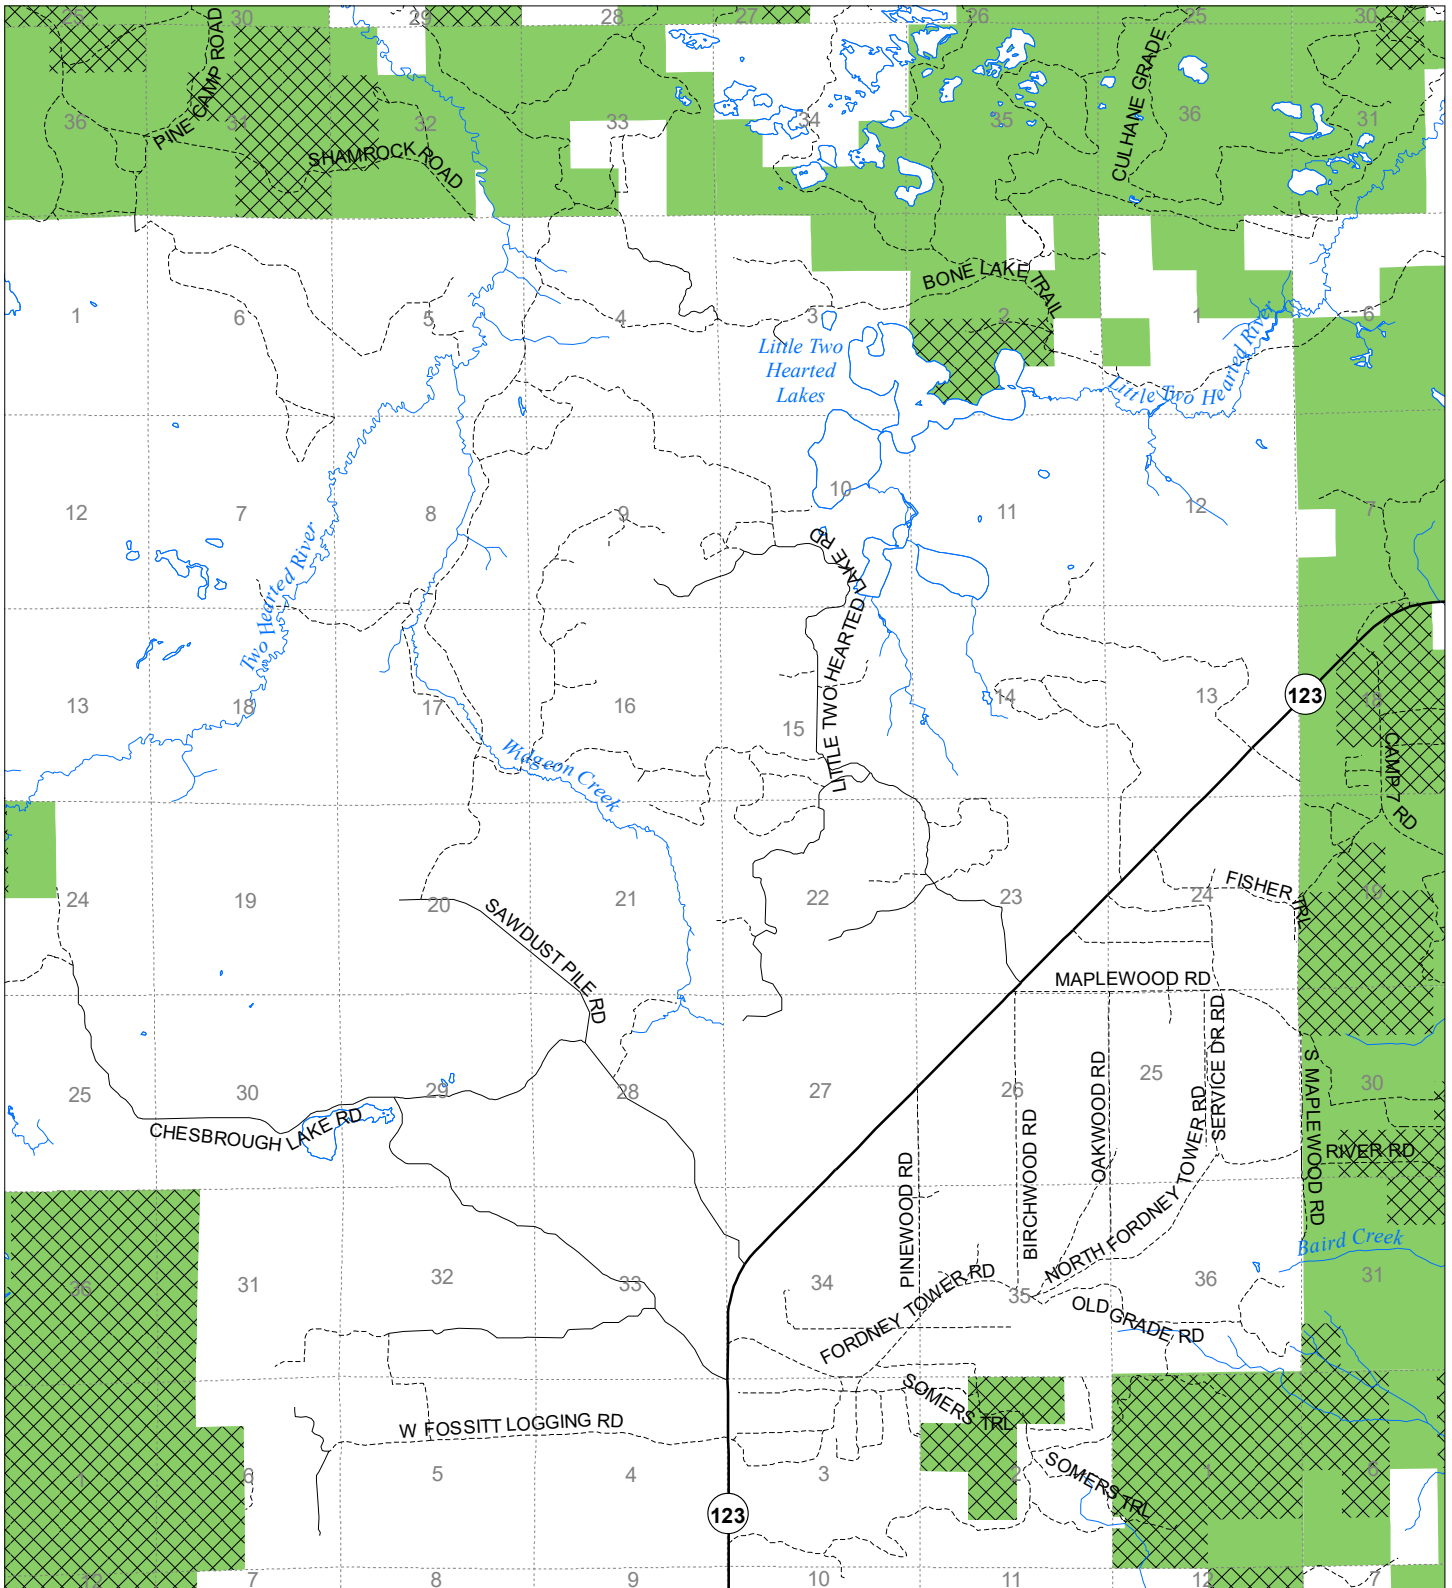

Fuelwood Collection Luce County T48N,R09W

- State land open to fuelwood collection
- State land closed to fuelwood collection

Effective: March 1, 2021