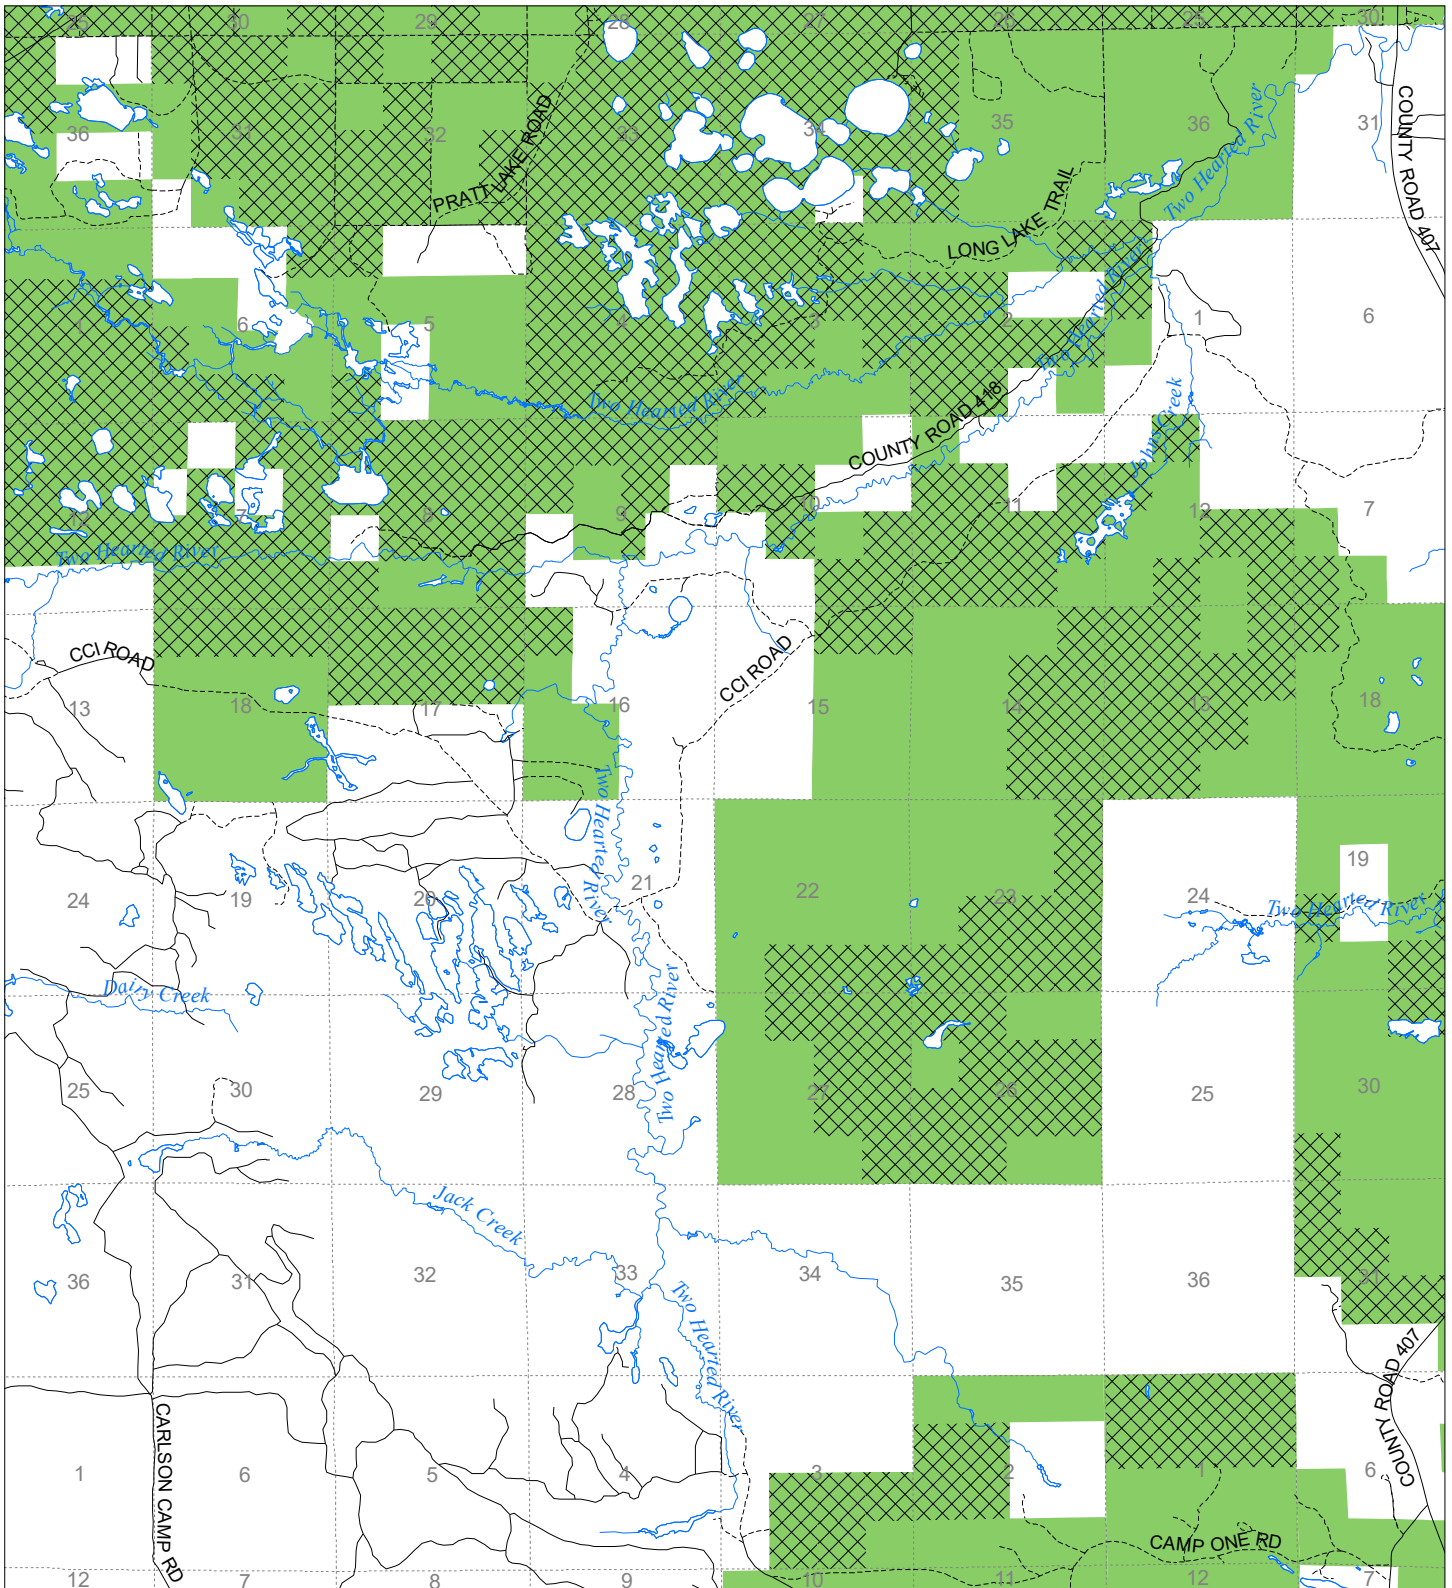

Fuelwood Collection
Luce County
T48N,R11W

-  State land open to fuelwood collection
-  State land closed to fuelwood collection

Effective: March 1, 2021