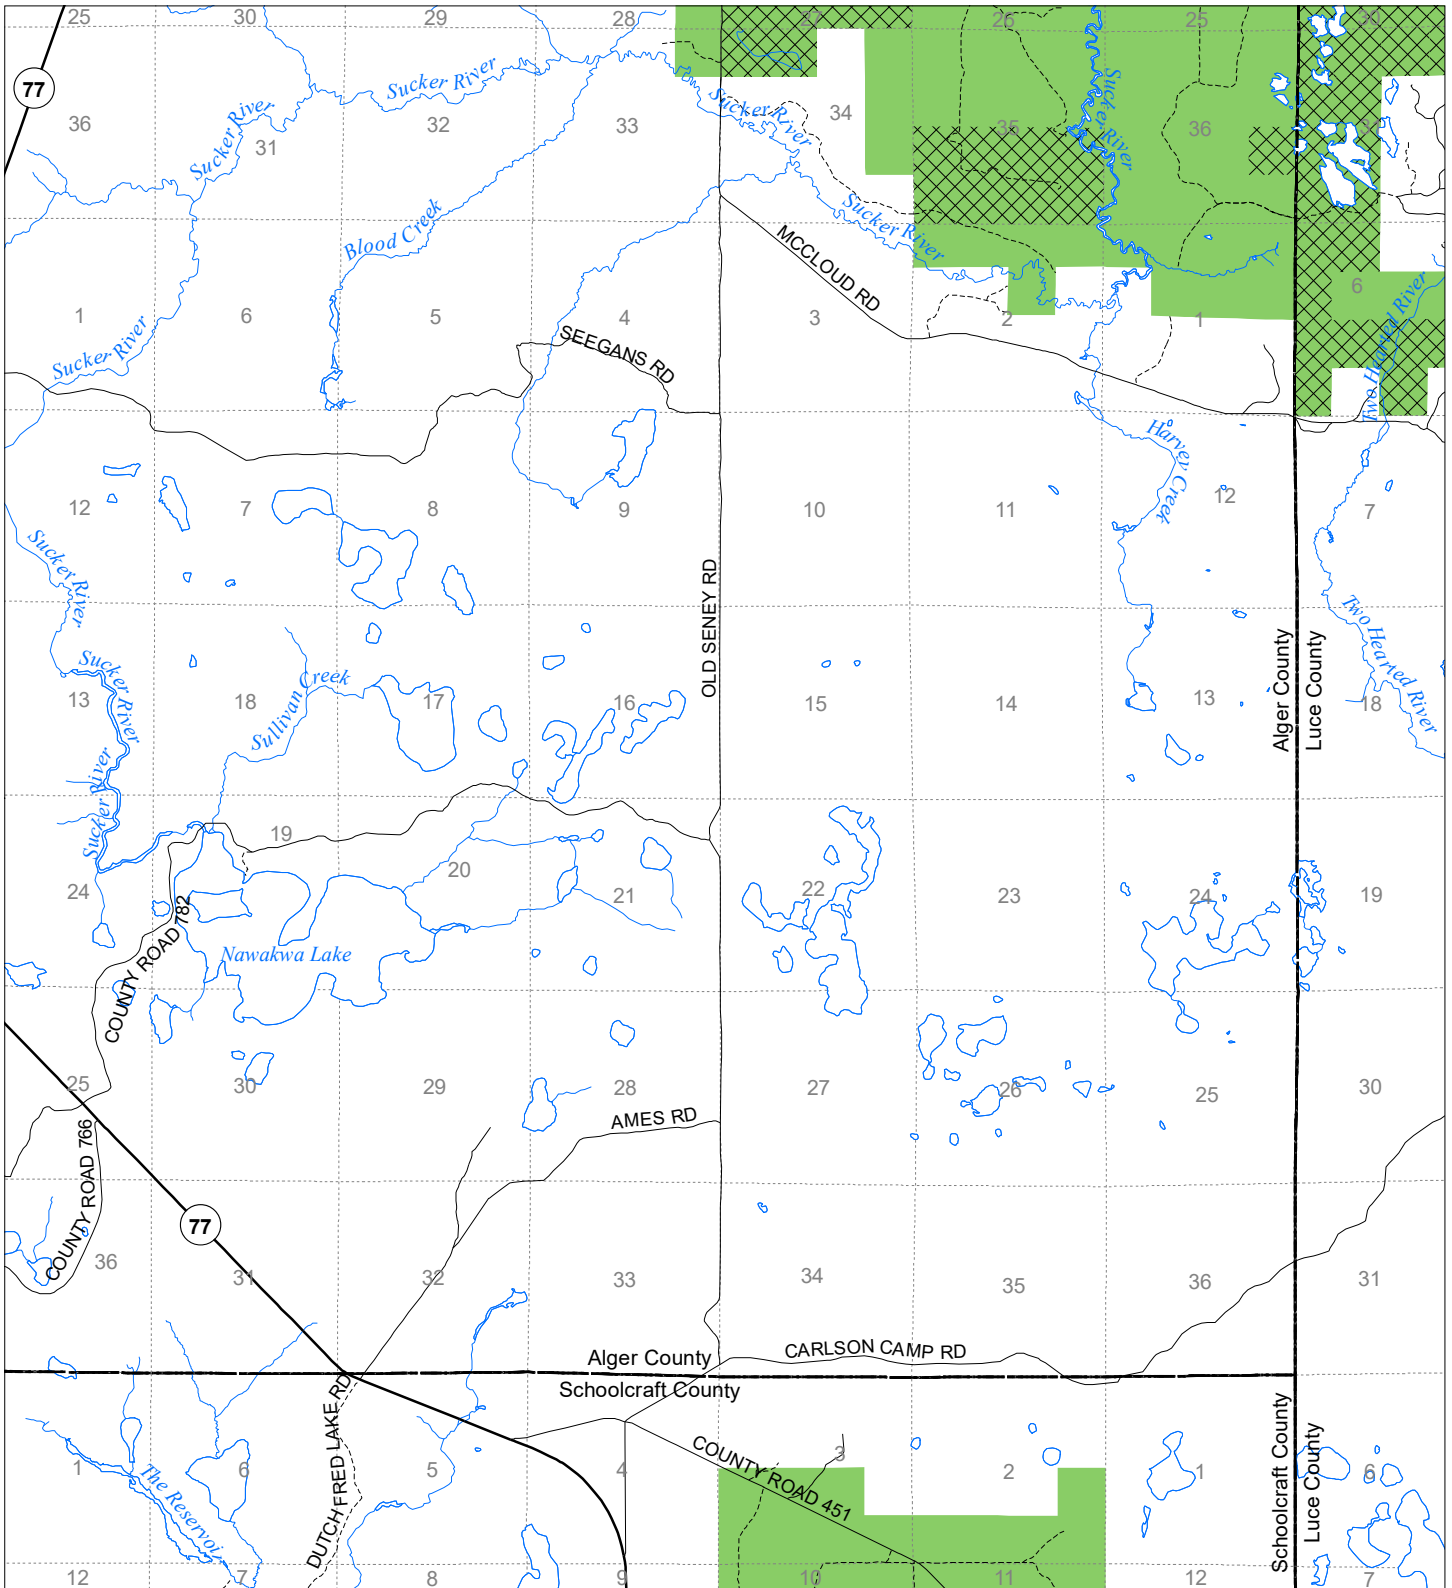

Fuelwood Collection Alger County T48N,R13W

- State land open to fuelwood collection
- State land closed to fuelwood collection

Effective: March 1, 2021

N
Miles
0 0.5 1

02/02/2021