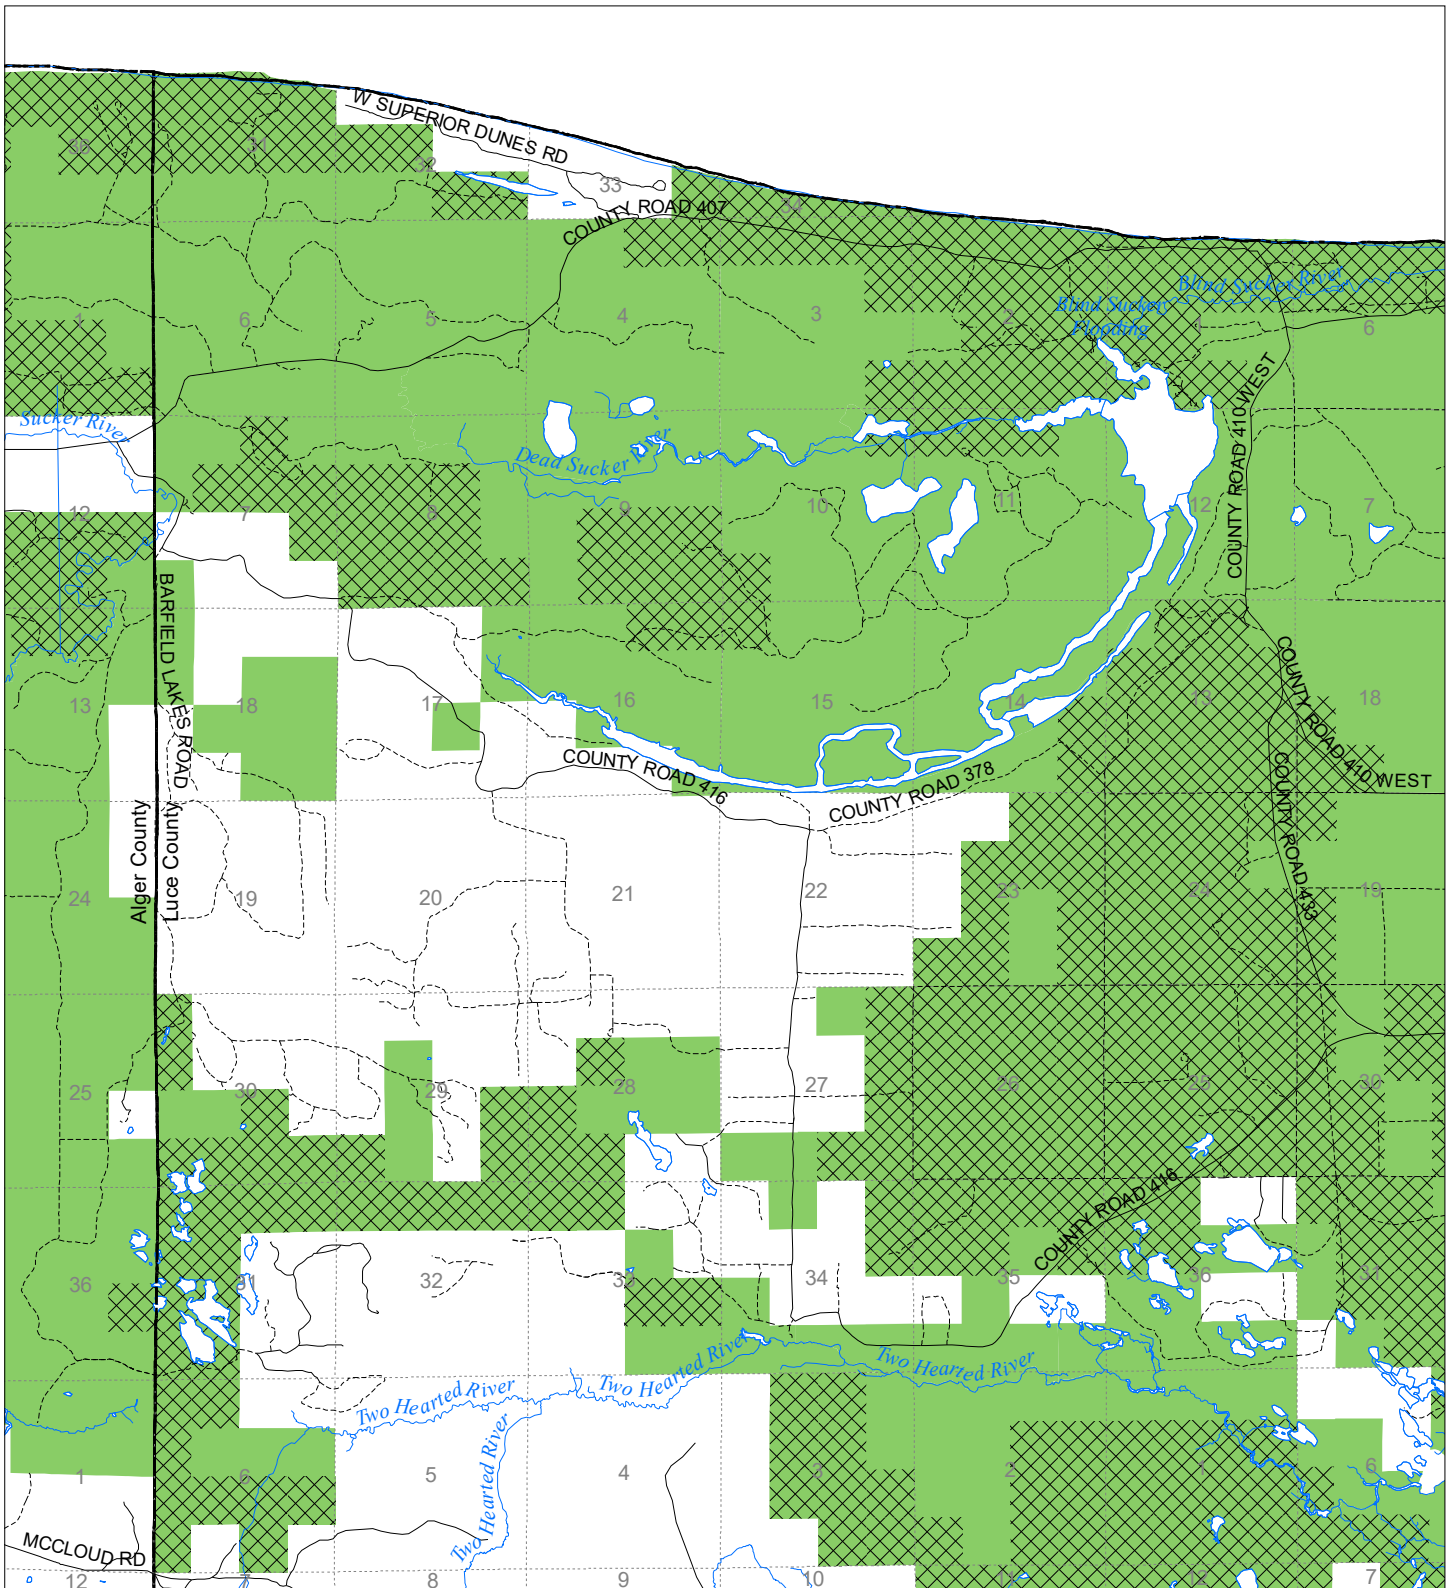

Fuelwood Collection Luce County T49N,R12W

- State land open to fuelwood collection
- State land closed to fuelwood collection

Effective: March 1, 2021

N
Miles
0 0.5 1

02/02/2021