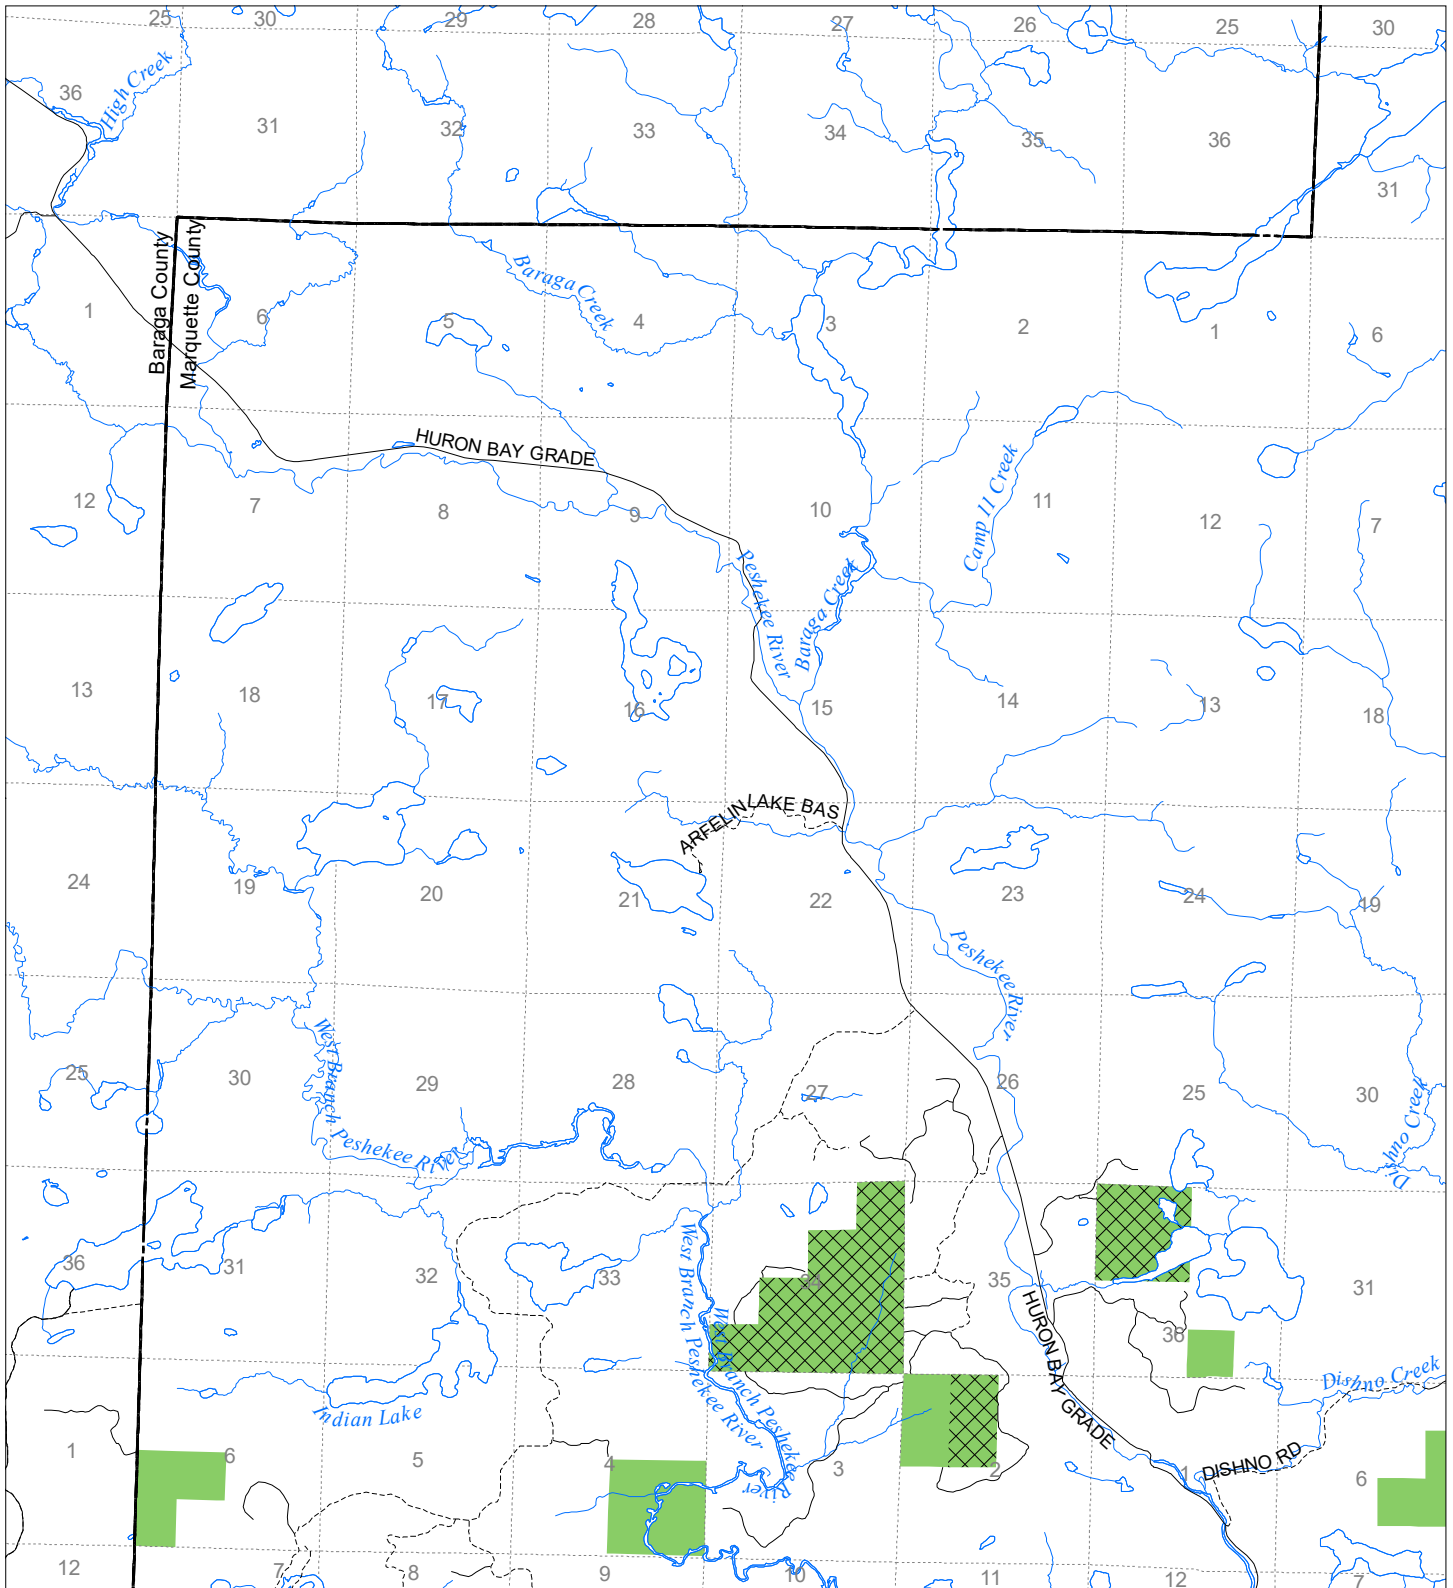

Fuelwood Collection
Marquette County
T49N,R30W

- State land open to fuelwood collection
- State land closed to fuelwood collection

Effective: March 1, 2021

0 Miles 0.5 1

02/02/2021