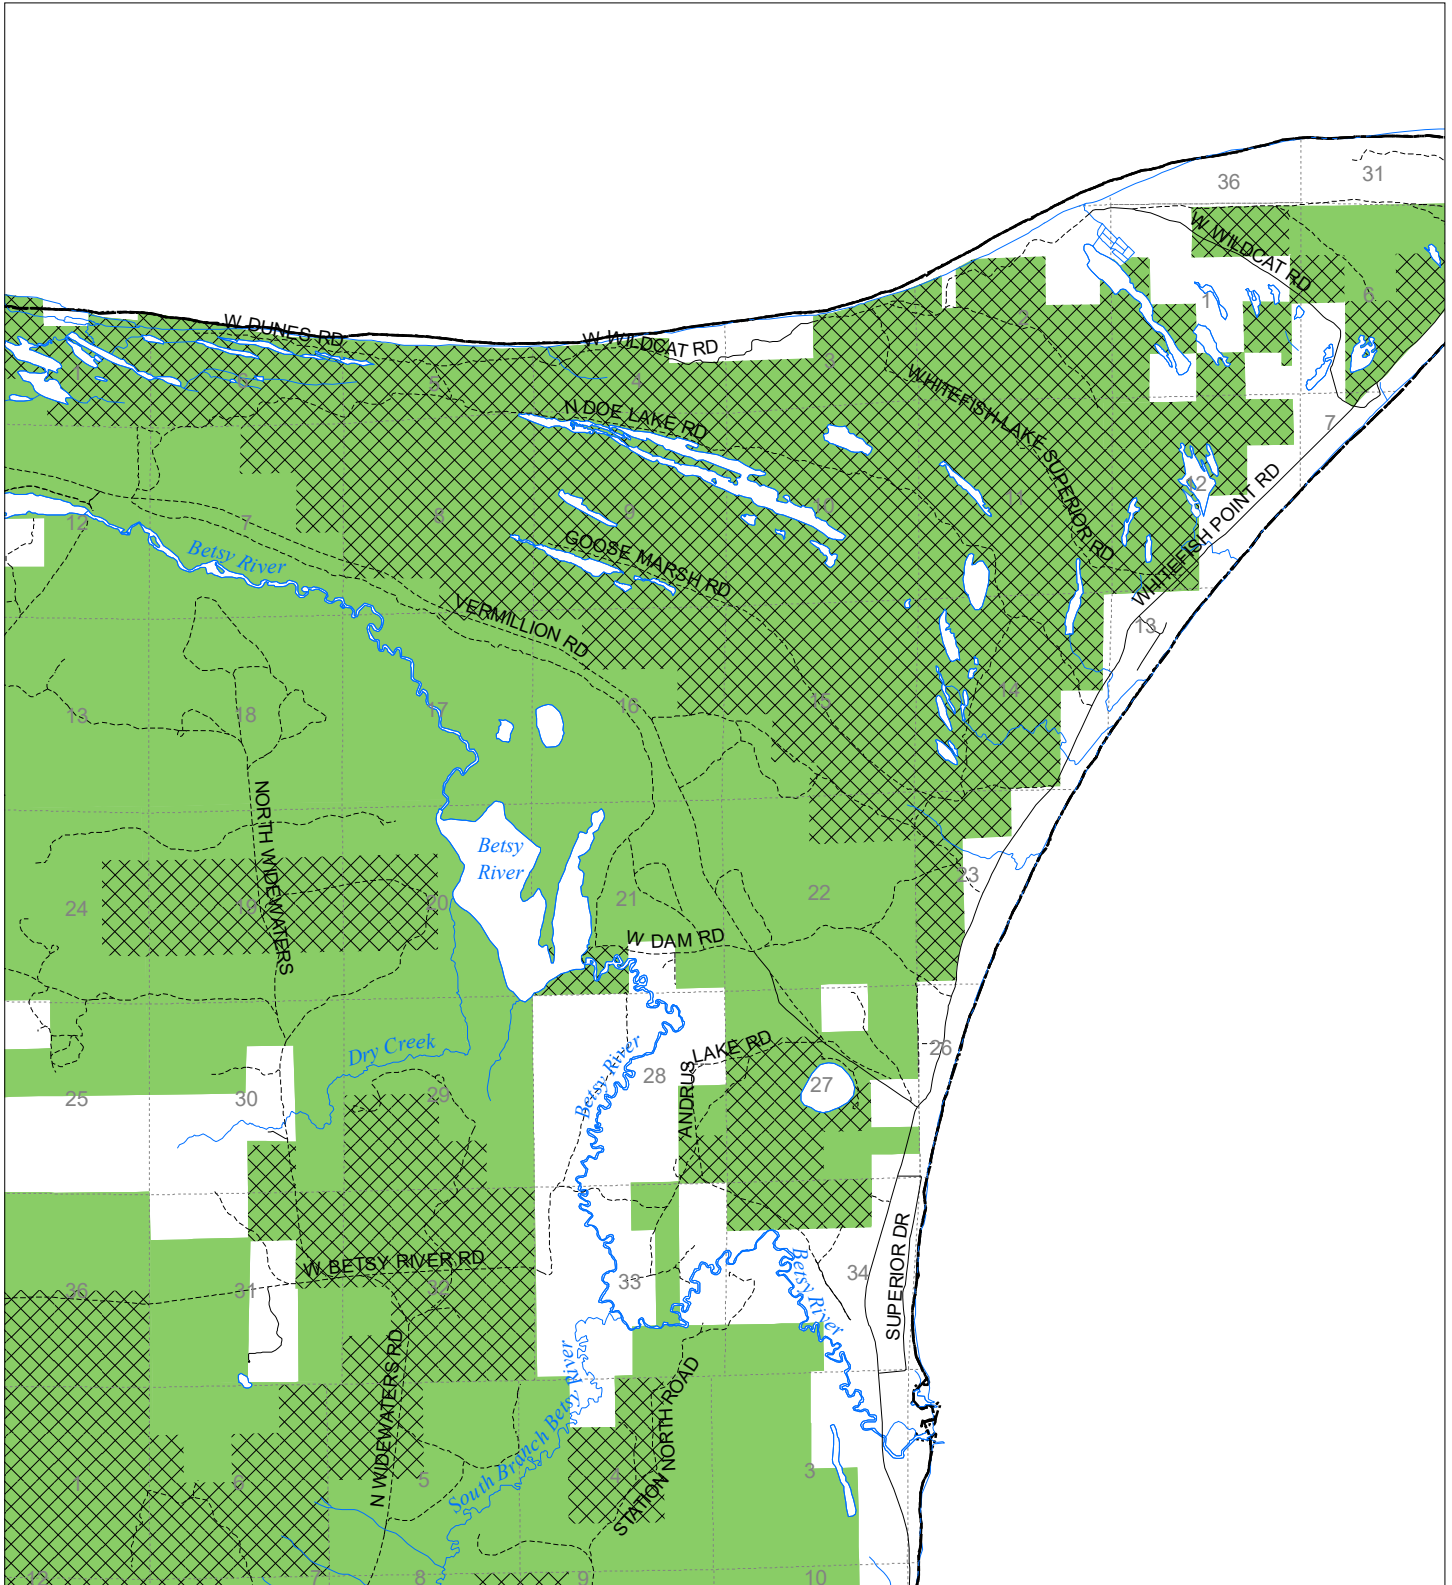

Fuelwood Collection
Chippewa County
T50N,R06W

- State land open to fuelwood collection
- State land closed to fuelwood collection

Effective: March 1, 2021

0 Miles 1
0.5
02/02/2021