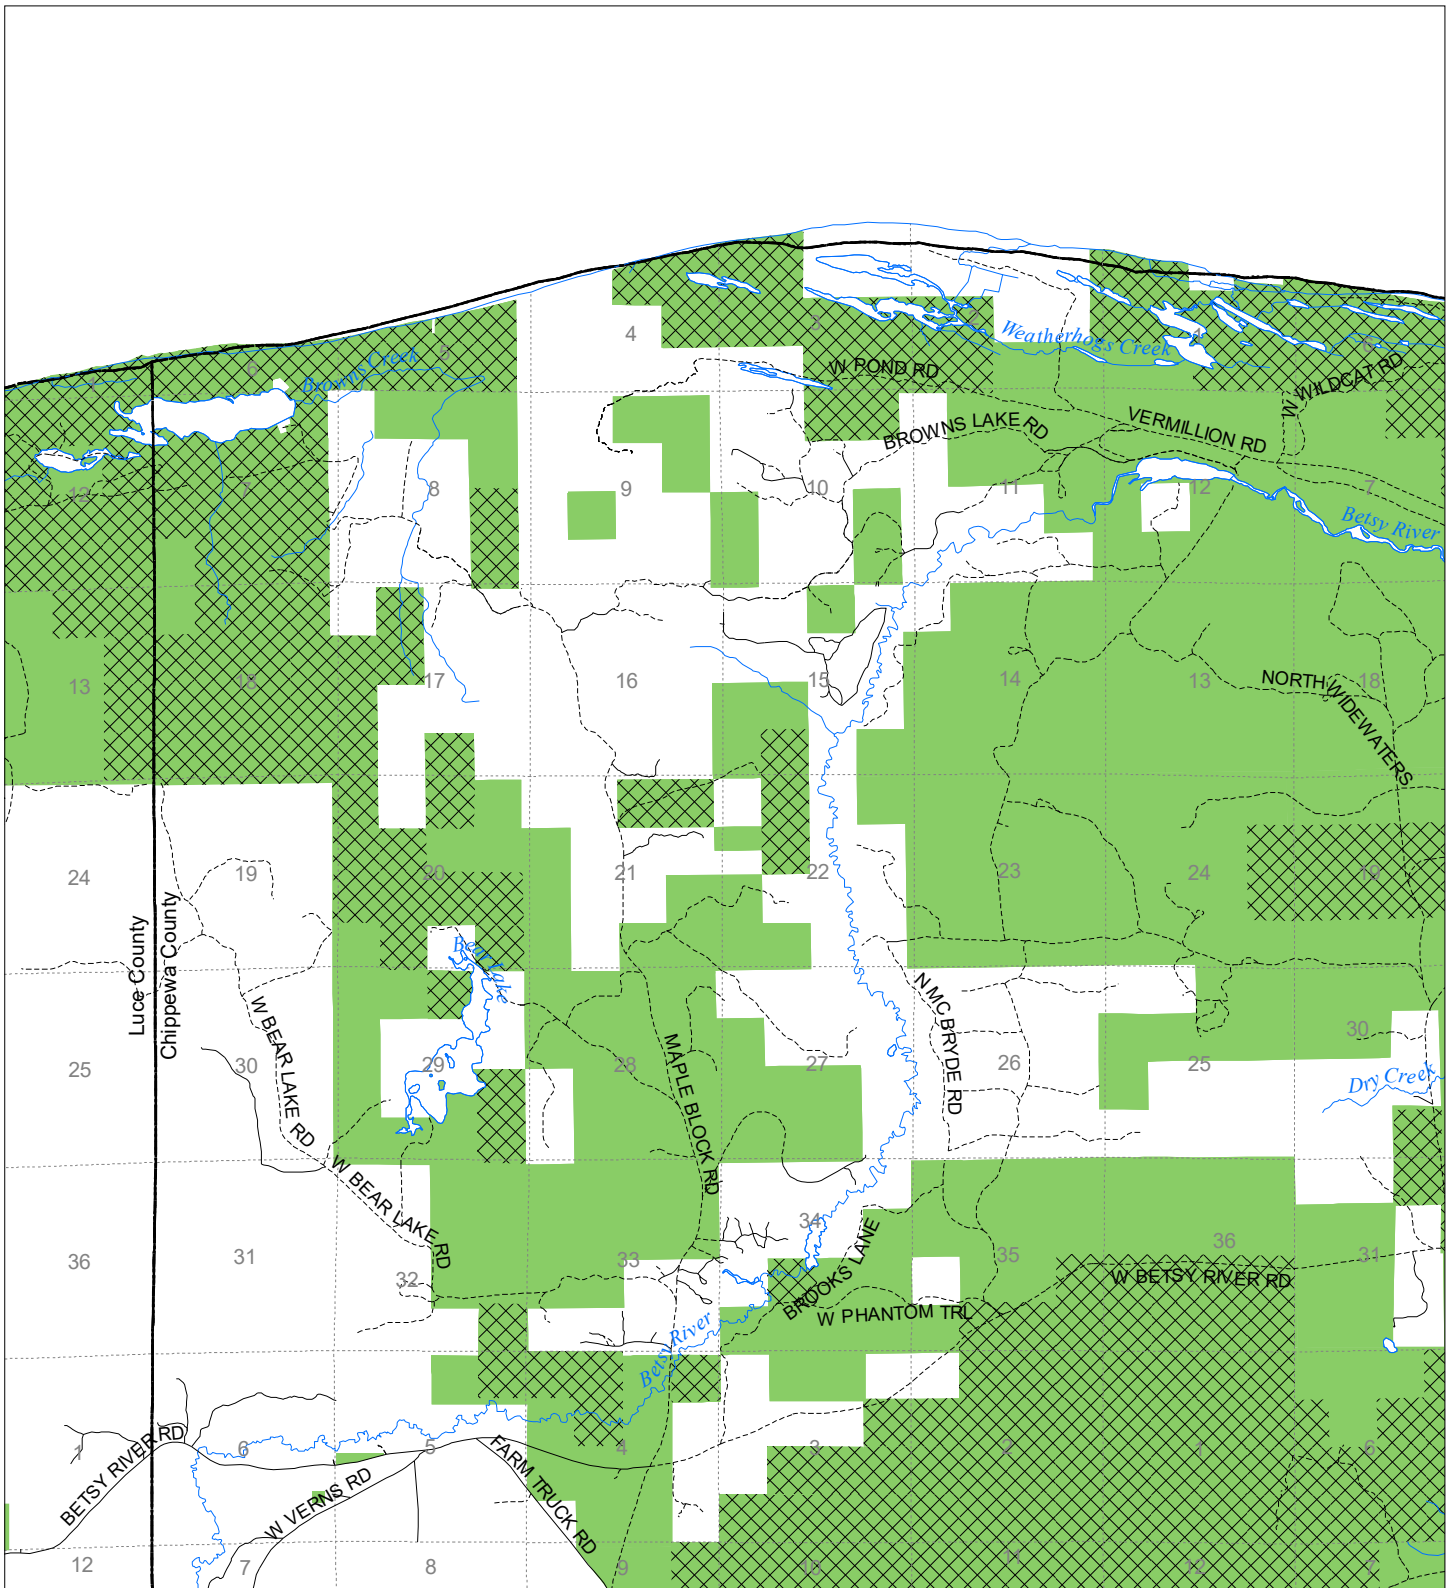

Fuelwood Collection
Chippewa County
T50N,R07W

- State land open to fuelwood collection
- State land closed to fuelwood collection

Effective: March 1, 2021