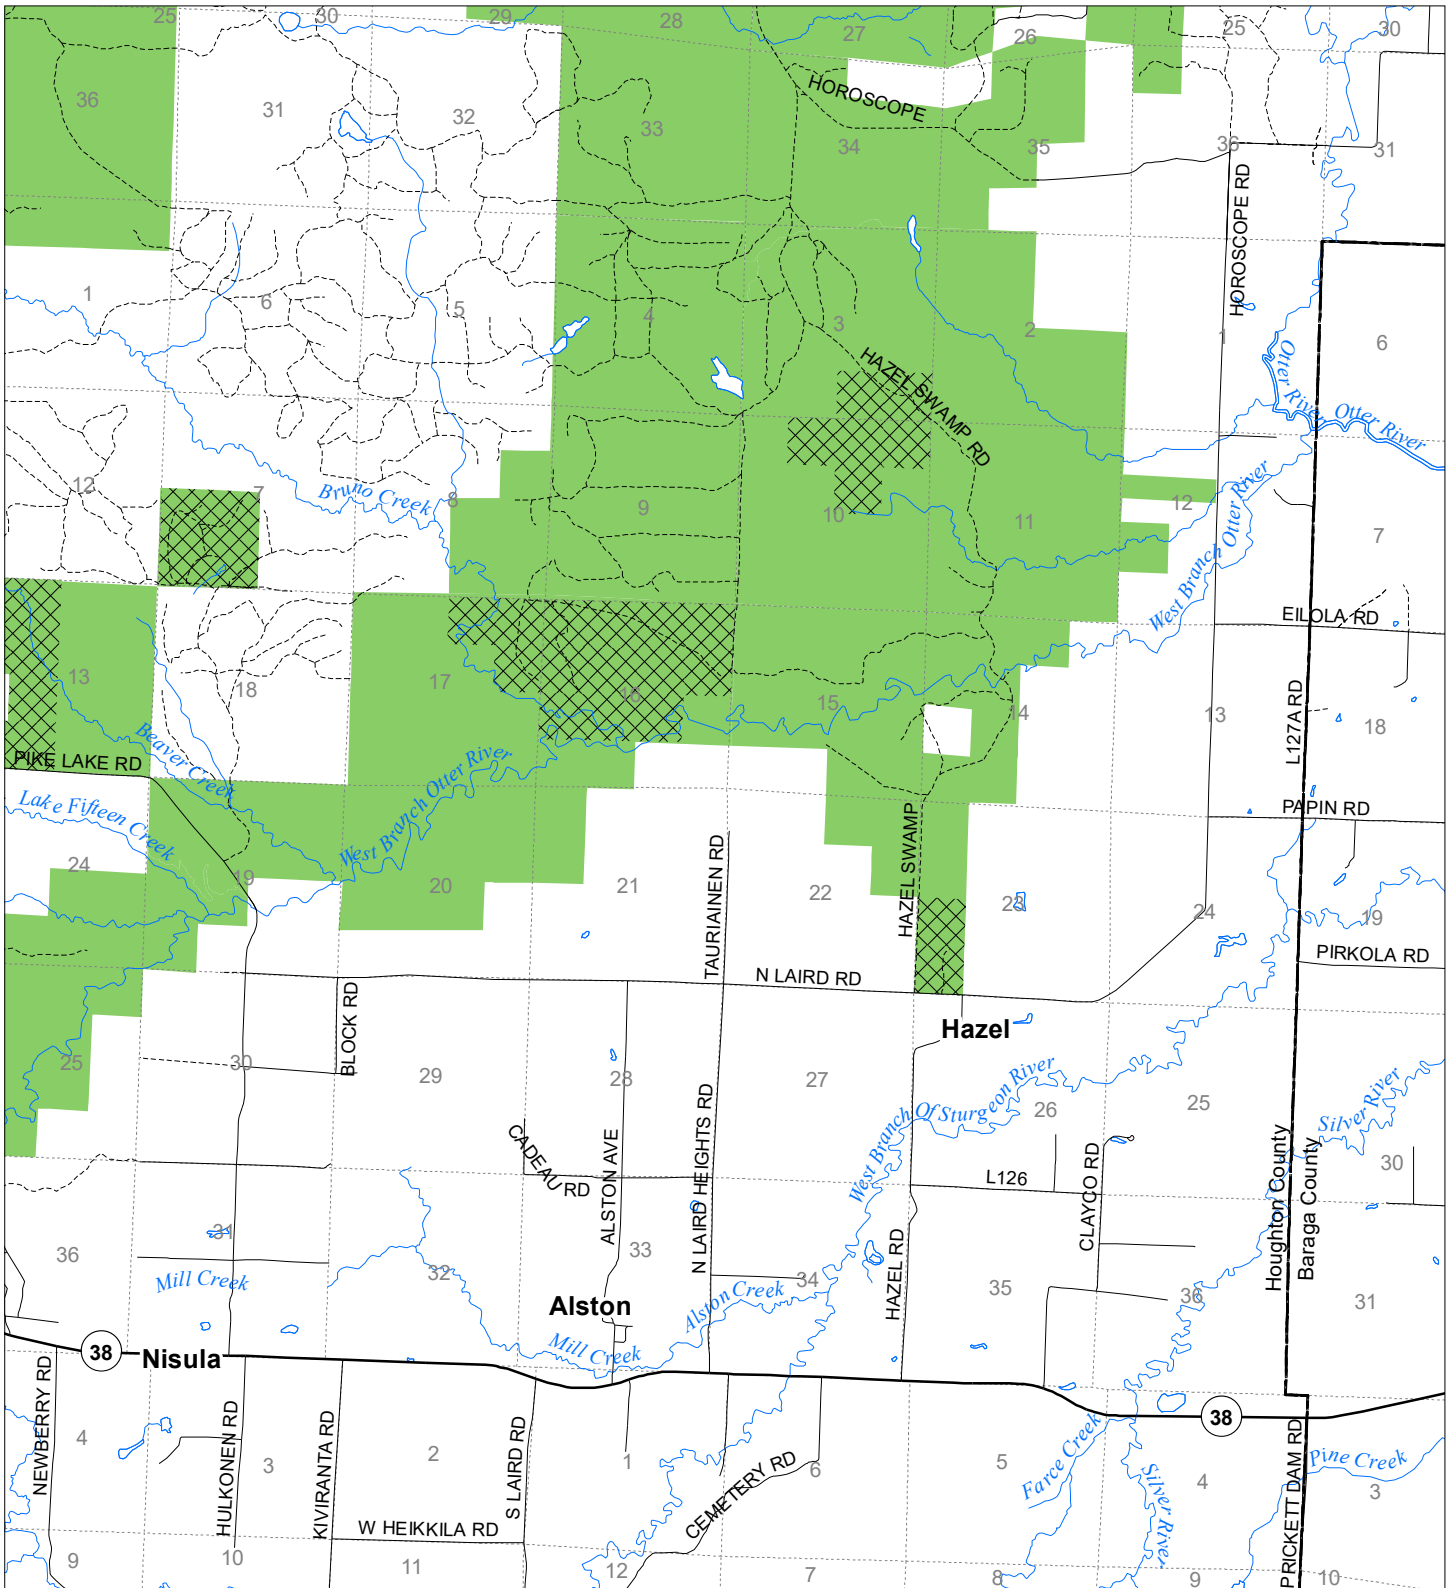

Fuelwood Collection
 Houghton County
T51N,R35W

- State land open to fuelwood collection
- State land closed to fuelwood collection

Effective: March 1, 2021

 Miles
 0 0.5 1

02/02/2021